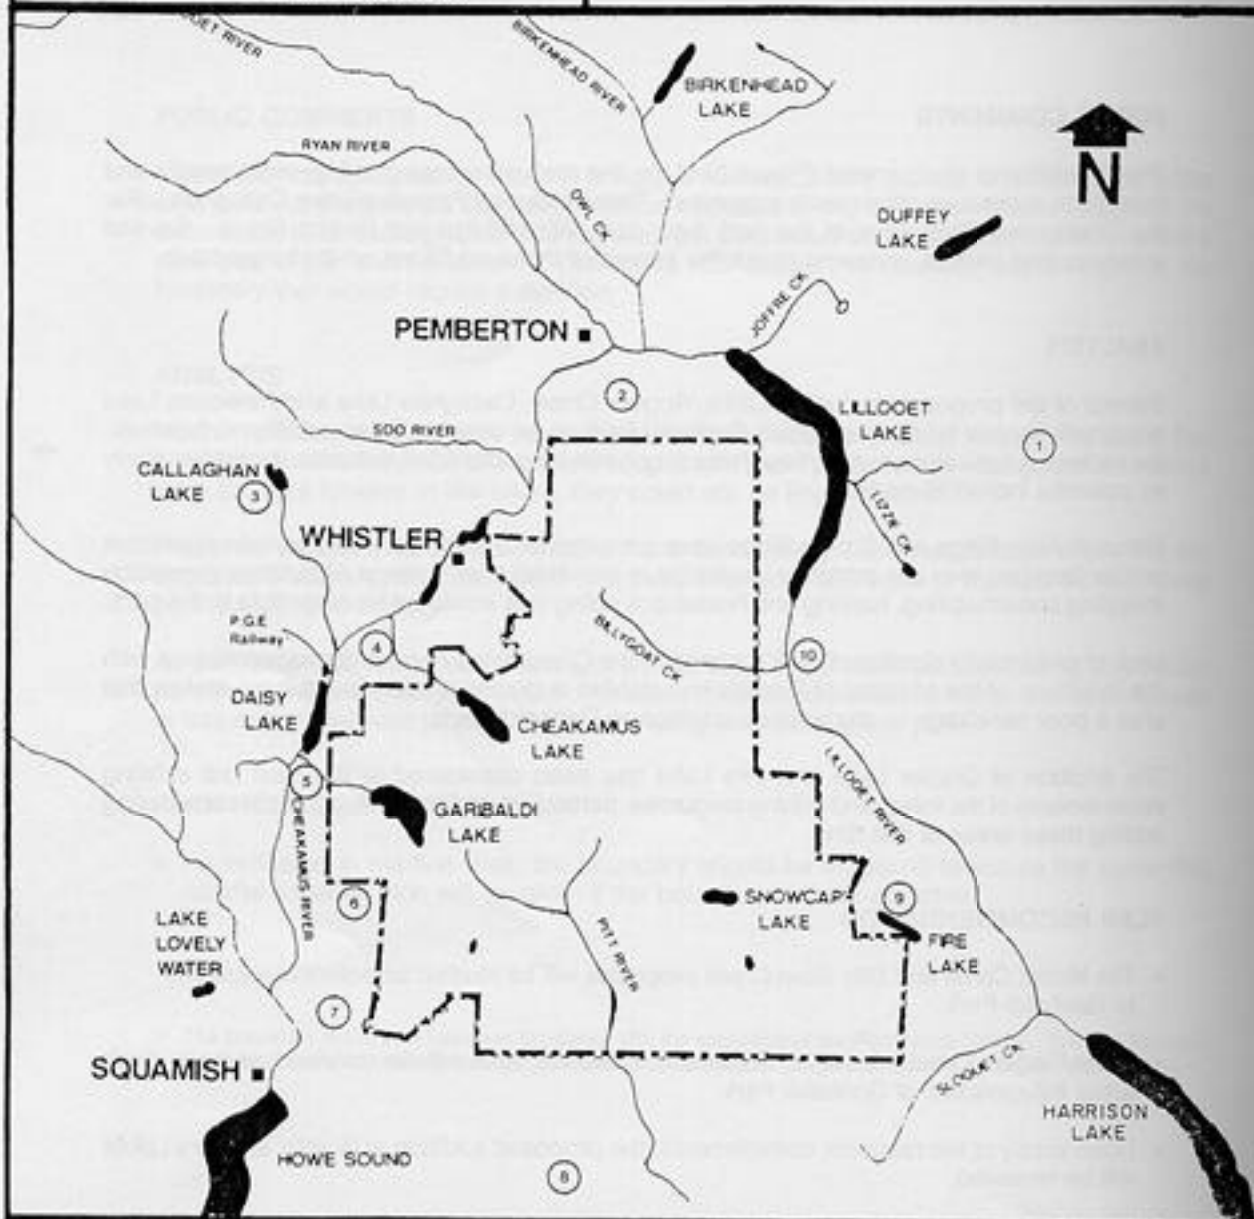

# GARIBALDI PROVINCIAL PARK

SCALE 1:1600,000 m

# MAJOR PROPOSED ADDITIONS

Figure 3

- |                       |                          |
|-----------------------|--------------------------|
| ① Rogers/Lizzie Creek | ⑥ Brahm/Alice Ridge      |
| ② Mount Currie        | ⑦ Diamond Head Reserve * |
| ③ Callaghan Lake      | ⑧ Pinecone Lake          |
| ④ Cheakamus River     | ⑨ Glacier/Fire Lake      |
| ⑤ Rubble Creek *      | ⑩ Billy Goat Creek       |

\* Recently added to the park