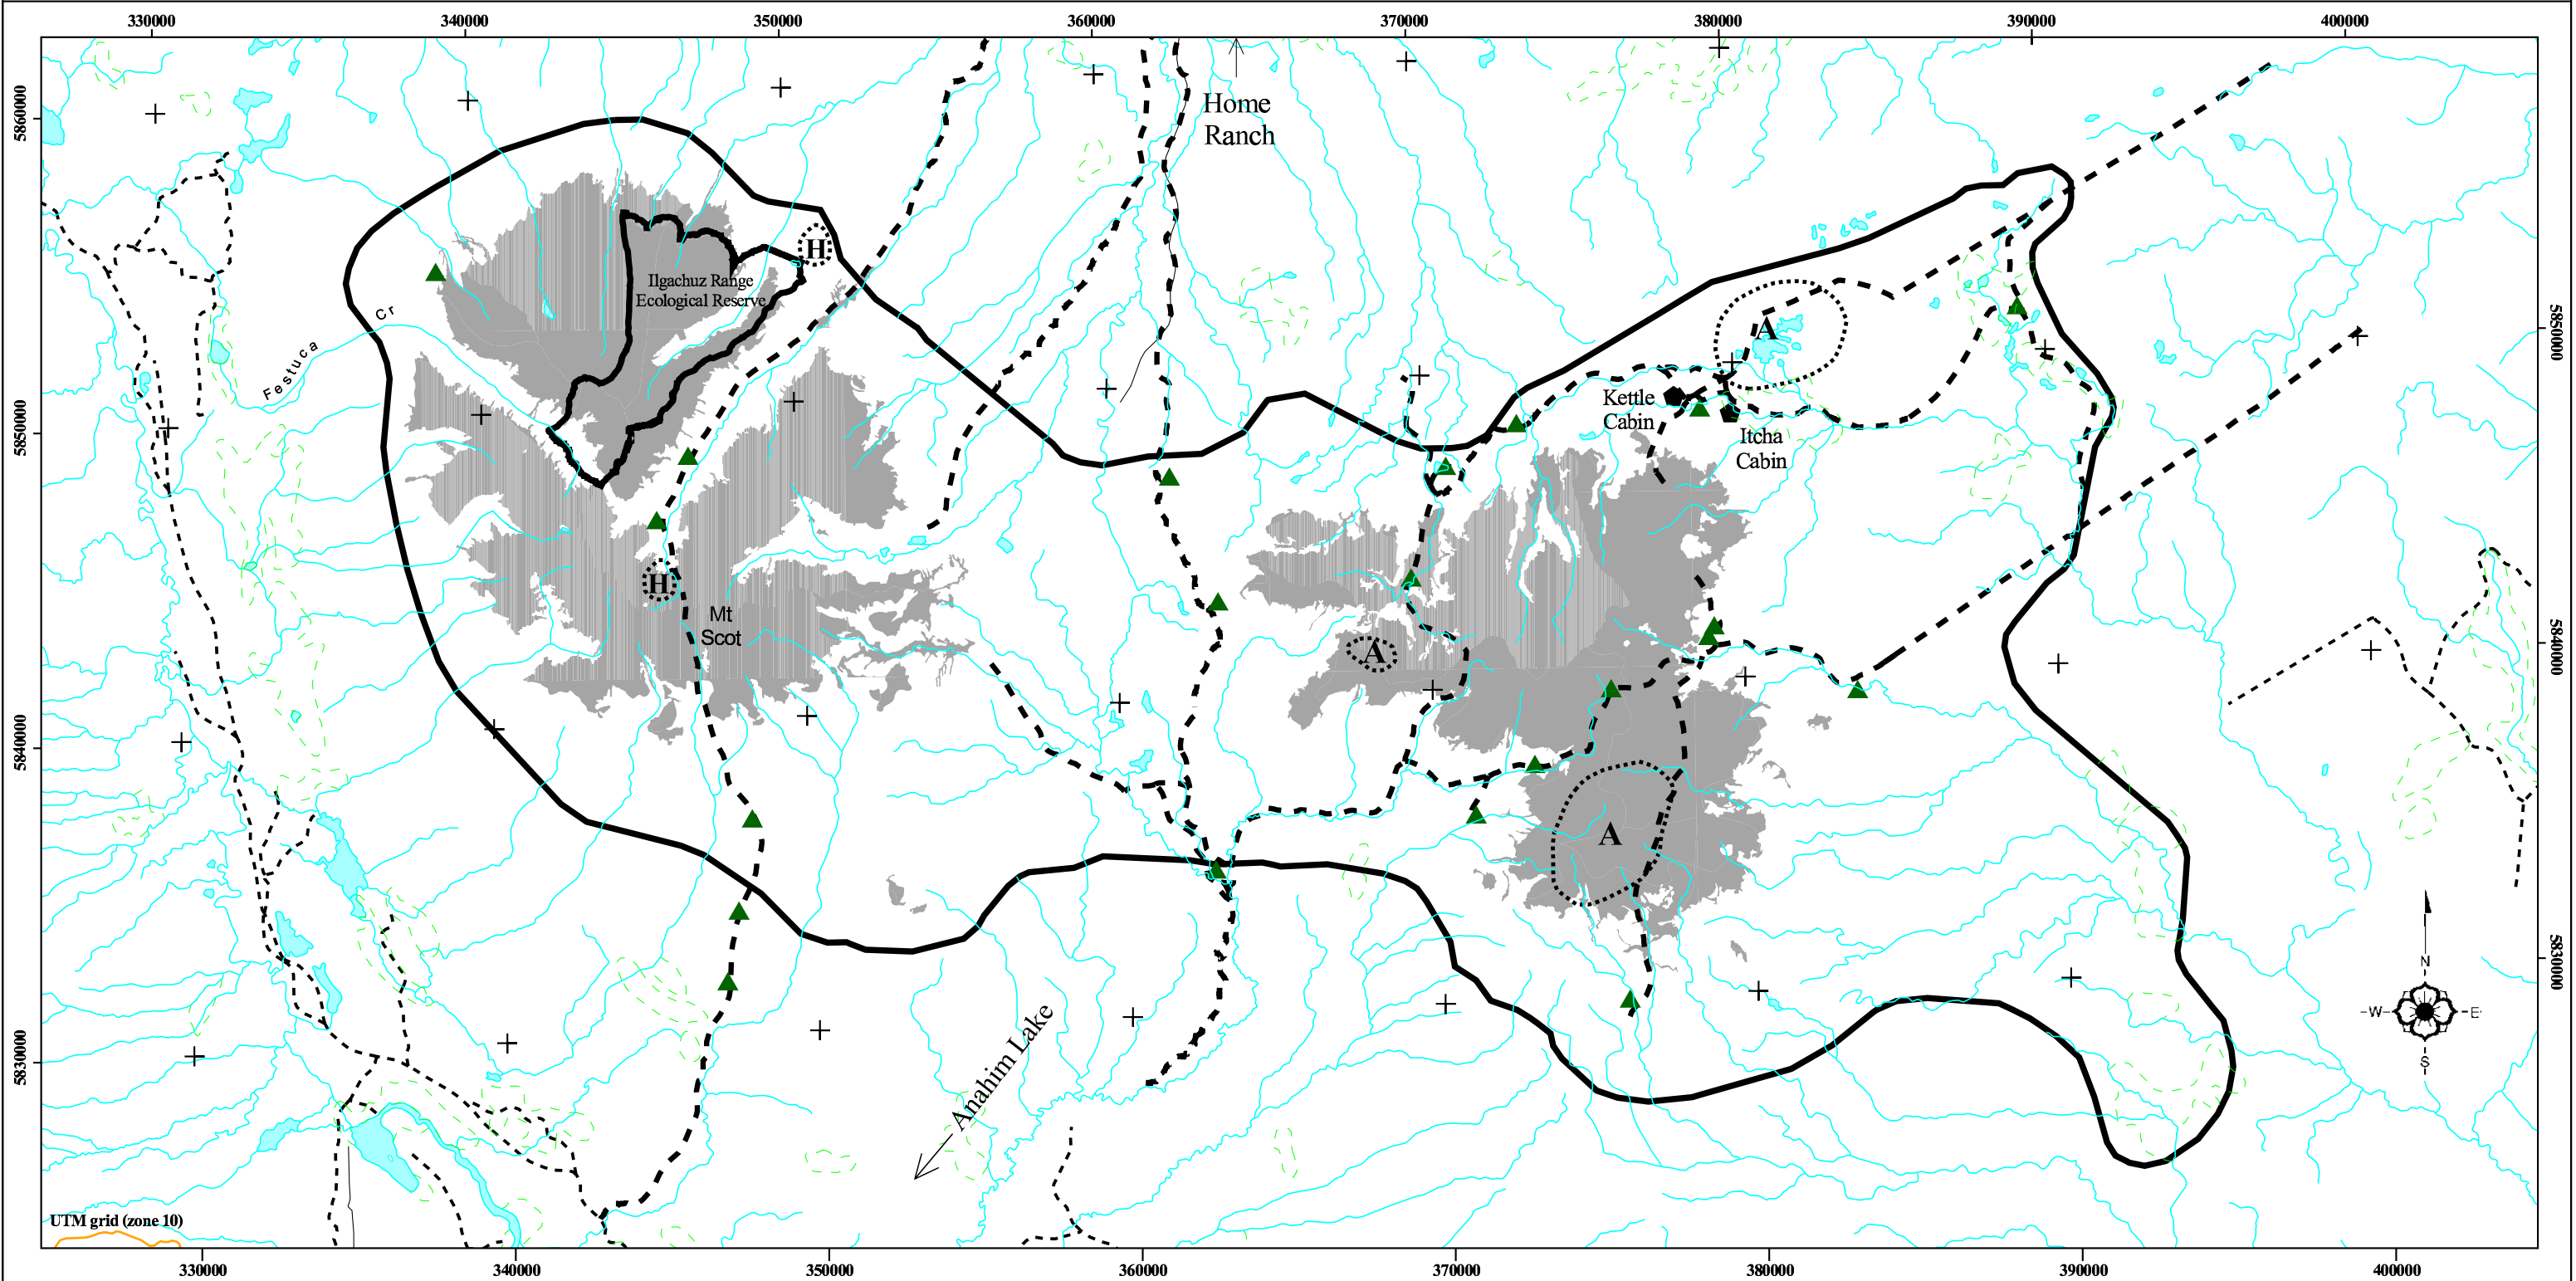

Summer Recreation Map

Itcha Ilgachuz Provincial Park

Provincial Park Boundary

 Gravel Road

 Alpine

 Lake

A

H

▲