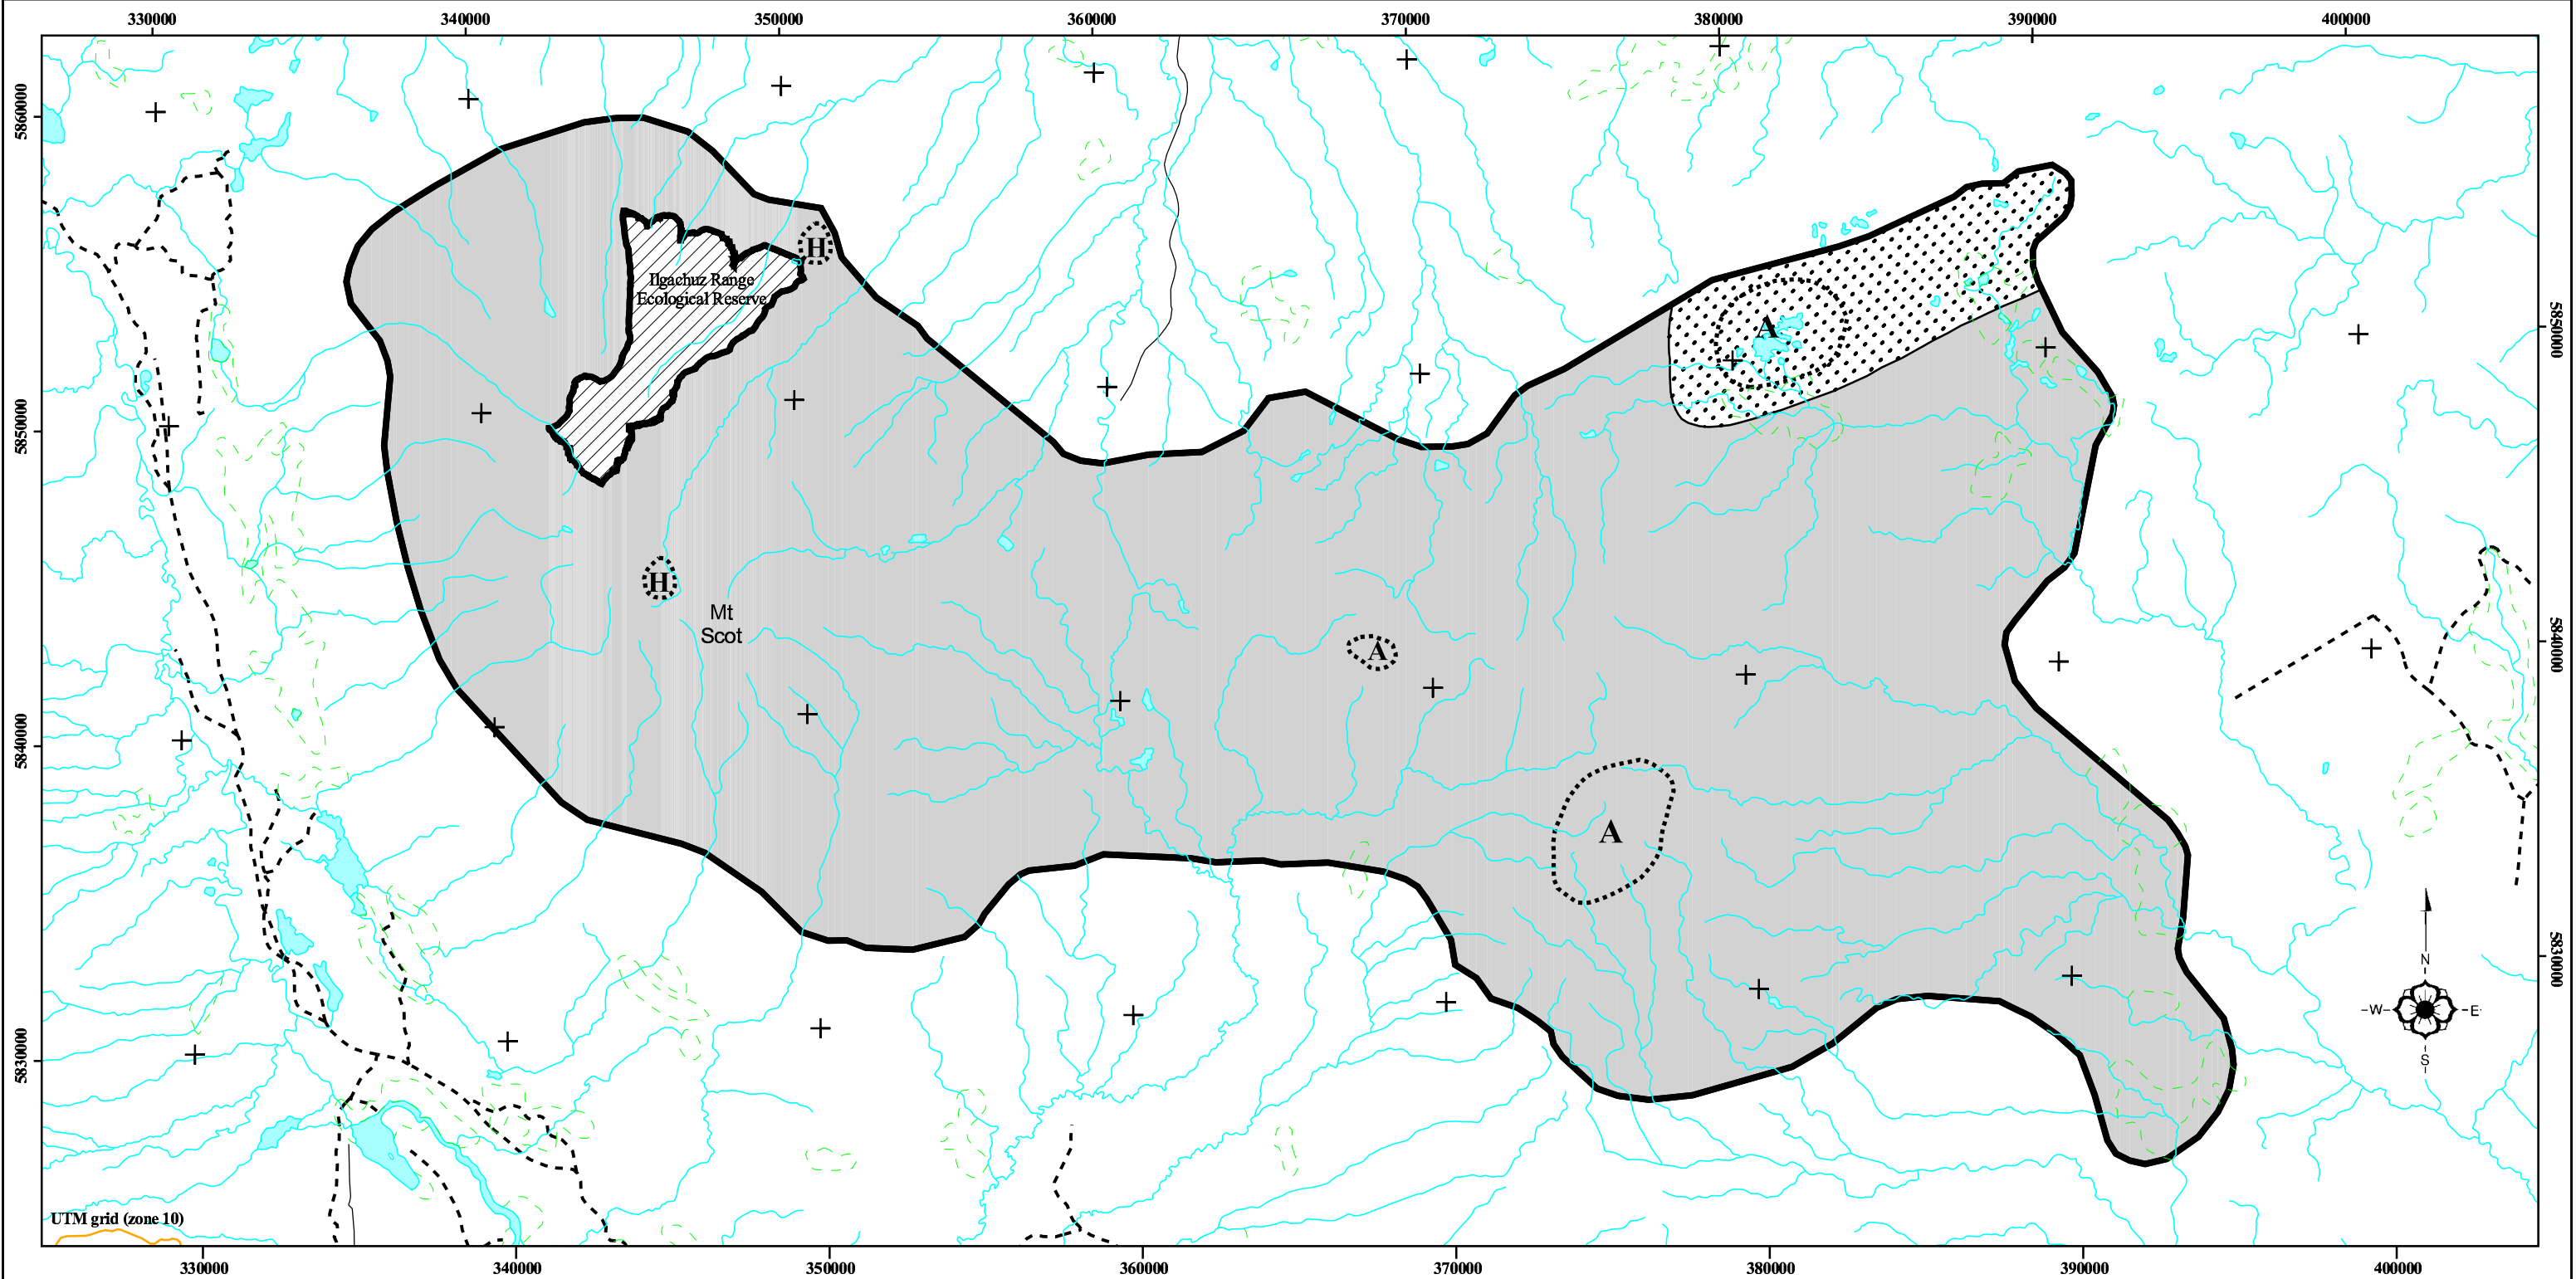

Summer Zoning Map (May 1 - December 14)

Itcha Ilgachuz Provincial Park

	Provincial Park Boundary	Gravel Road	Lake	River/Stream	Landing Area (Private Fixed Wing)	Landing Area (Commercial Helicopter)	Wilderness Recreation Zone
					Natural Environment Zone	Ecological Reserve	