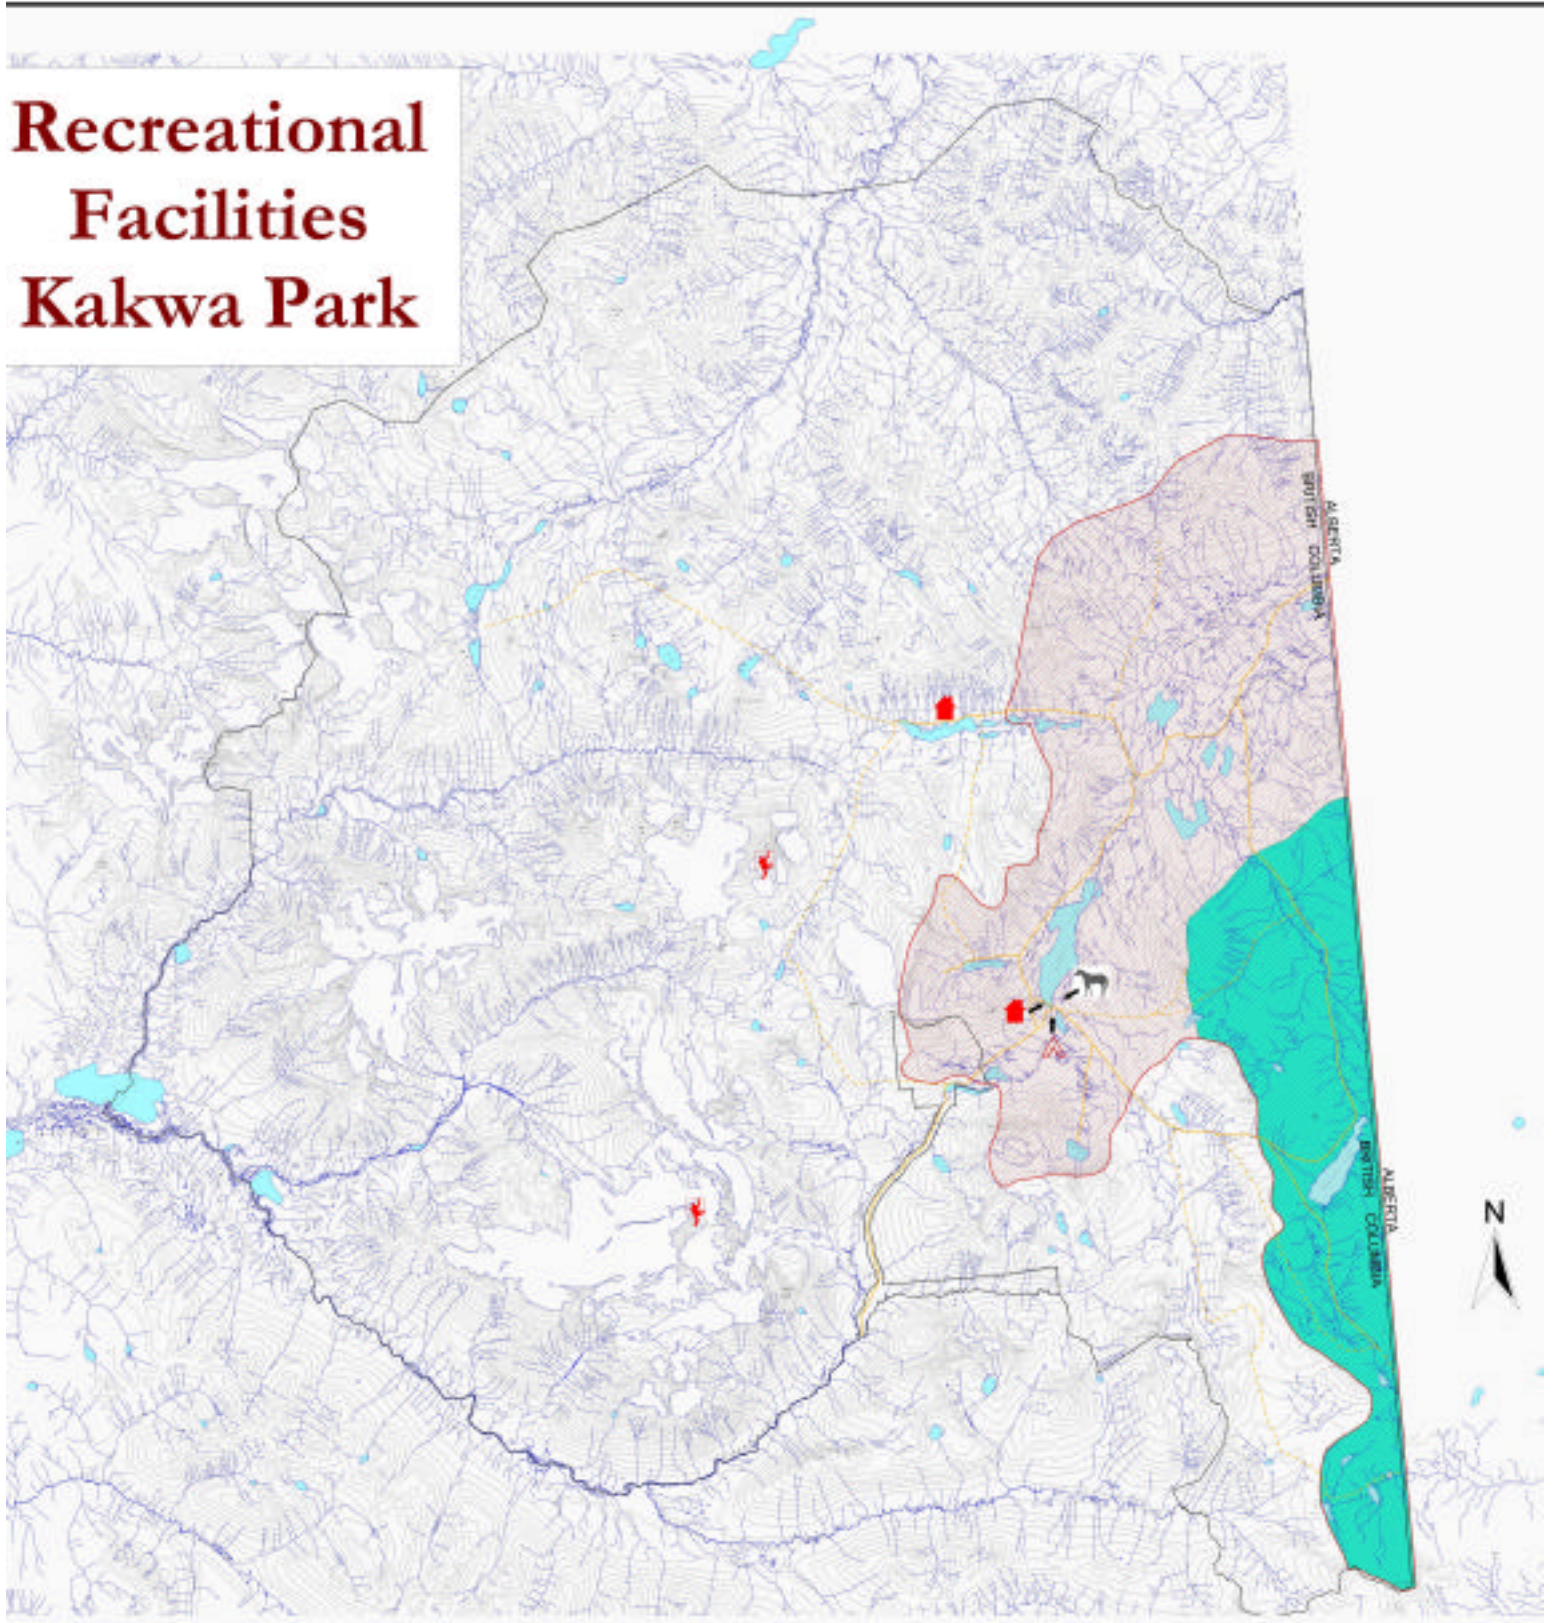

Recreational Facilities Kakwa Park

- | | | |
|---|---|--|
|  Park Headquarters Cabin |  Hiking Route |  Hunting Closure |
|  Campsite |  Trail |  Aircraft Landing Closure |
|  Horse Camp |  Climbing Area |  Kakwa |

Scale: 1:250 000
Datum: NAD83
Projection: Albers

Ministry of Water Land and Air Protection
BC Parks
4051 16th Avenue
Prince George BC V2N 2K6
[arcview_projects\mwrtha\kakwa.apj]