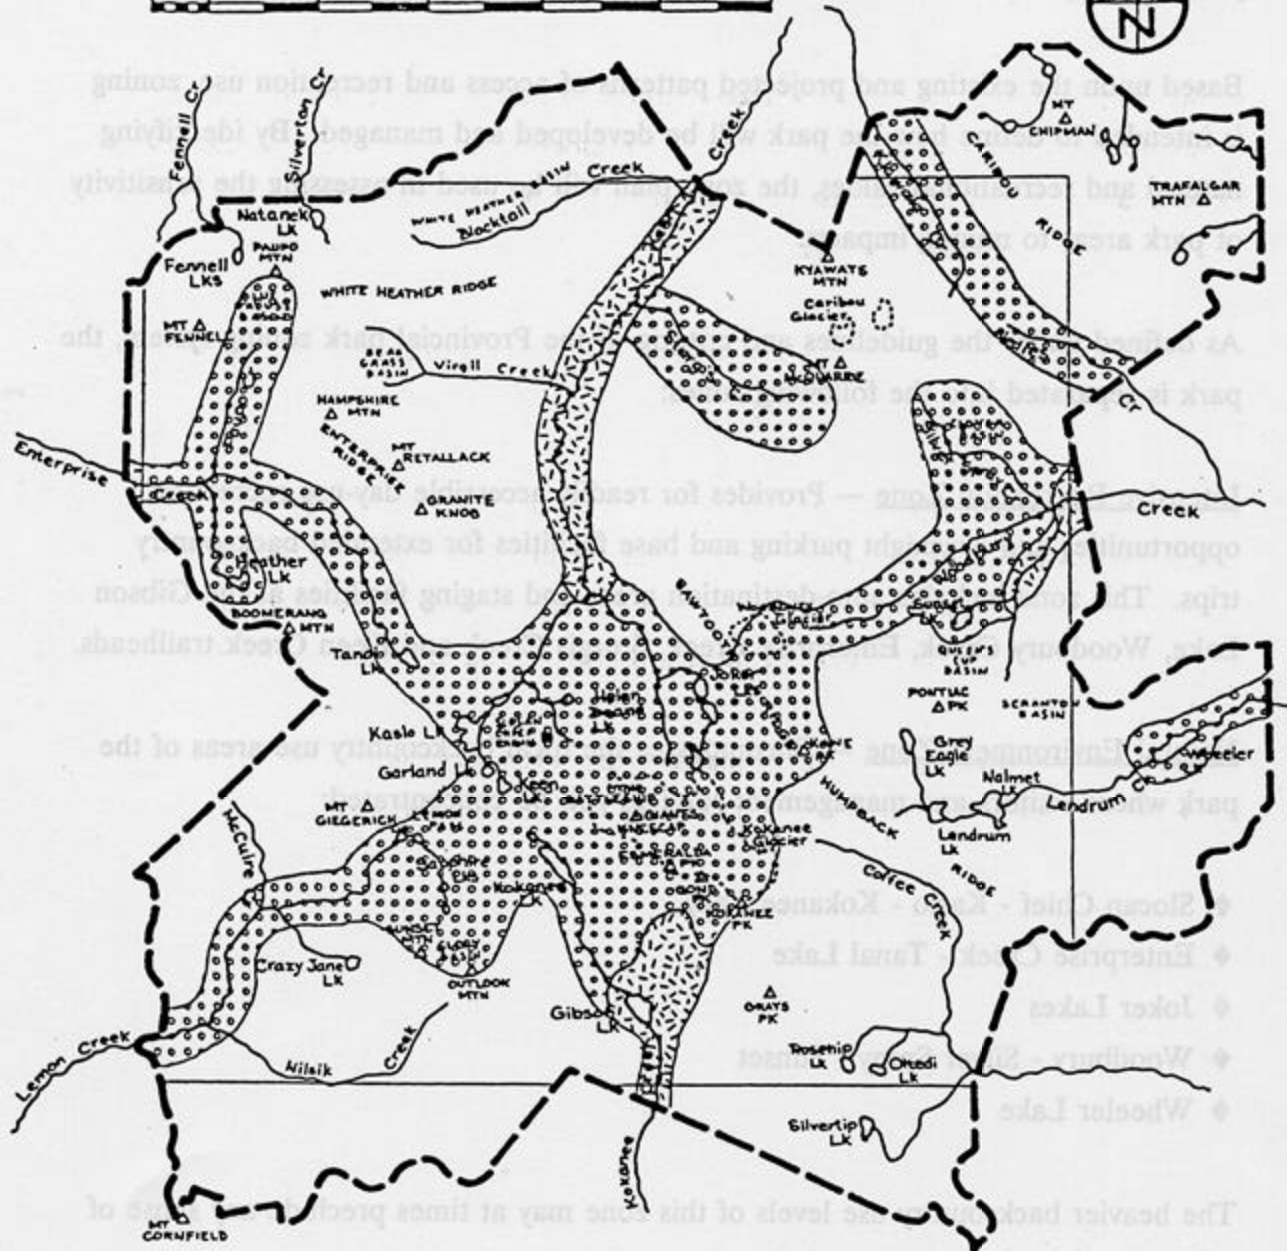

# KOKANEER GLACIER PARK AND RECREATION AREA

## Zoning

- INTENSIVE USE ZONE
- NATURAL ENVIRONMENT ZONE
- WILDERNESS RECREATION ZONE
- RECREATION AREA BOUNDARY