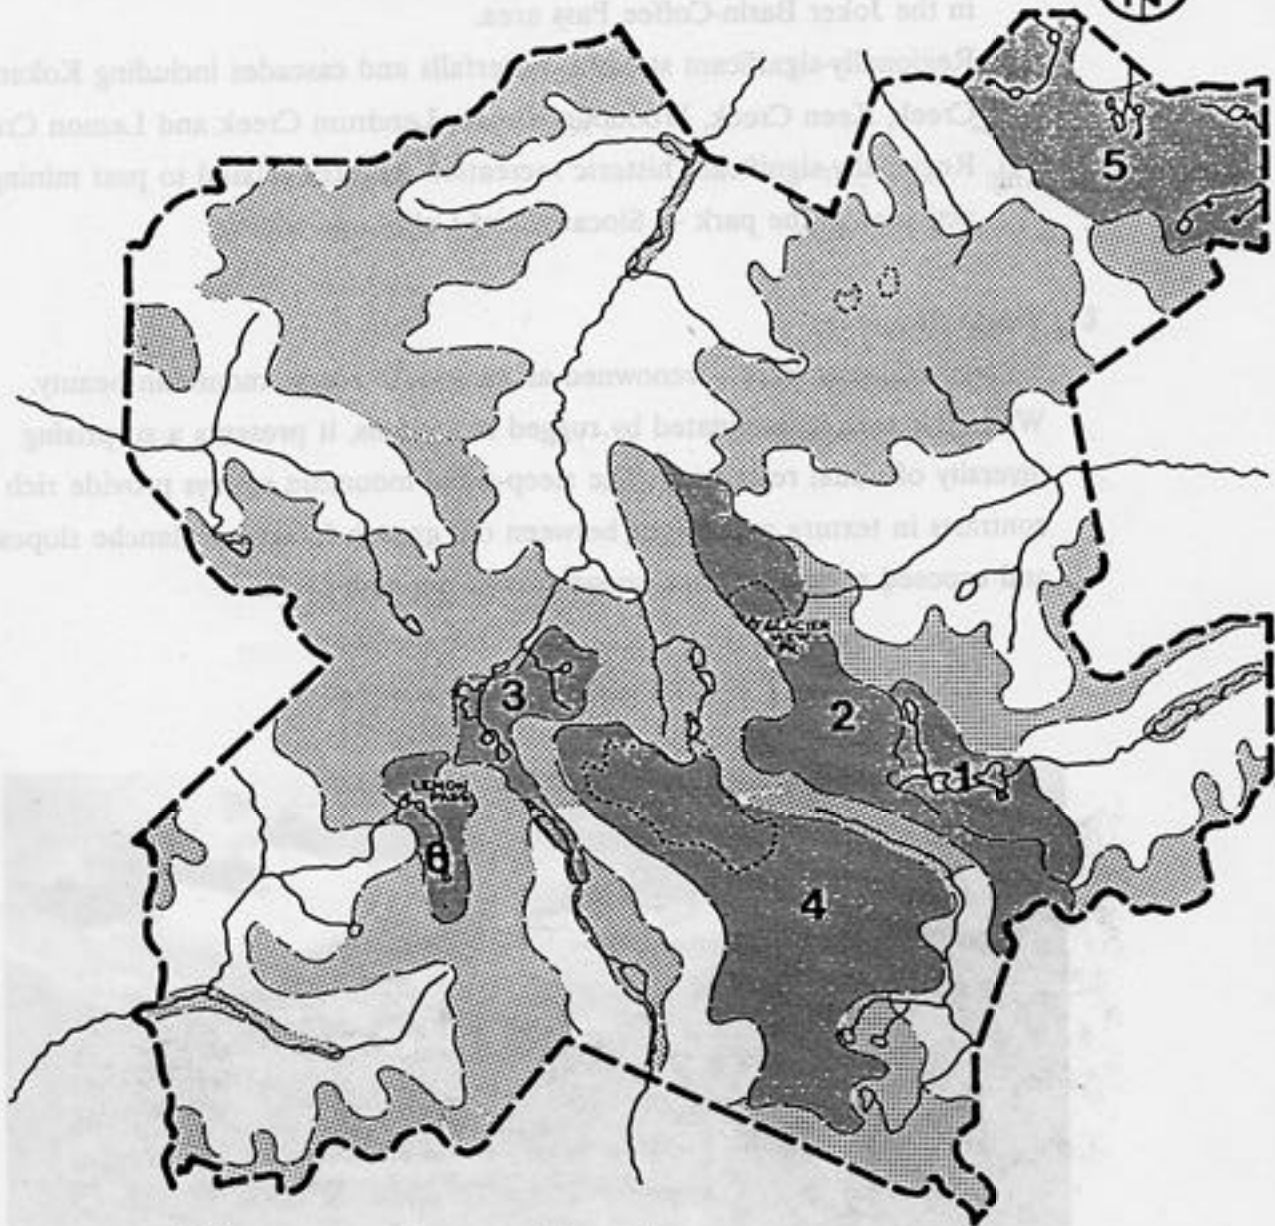

KOKANEE GLACIER PARK

1 0 2 4 6 8 10 KILOMETRES

Recreation Features

HIGH/PROVINCIAL SIGNIFICANCE

MODERATE/REGIONAL SIGNIFICANCE

* Based on uniqueness within Region and Province

- 1 Lendrum Lake subalpine parkland
- 2 Humpback Ridge - Glacier View Peak mountain scenery
- 3 Kokanee Lake - Keen Lake alpine
- 4 Kokanee Peak - Grays Peak - Kokanee Glacier
- 5 Trafalgar Mountain
- 6 Lemon Pass alpine basin