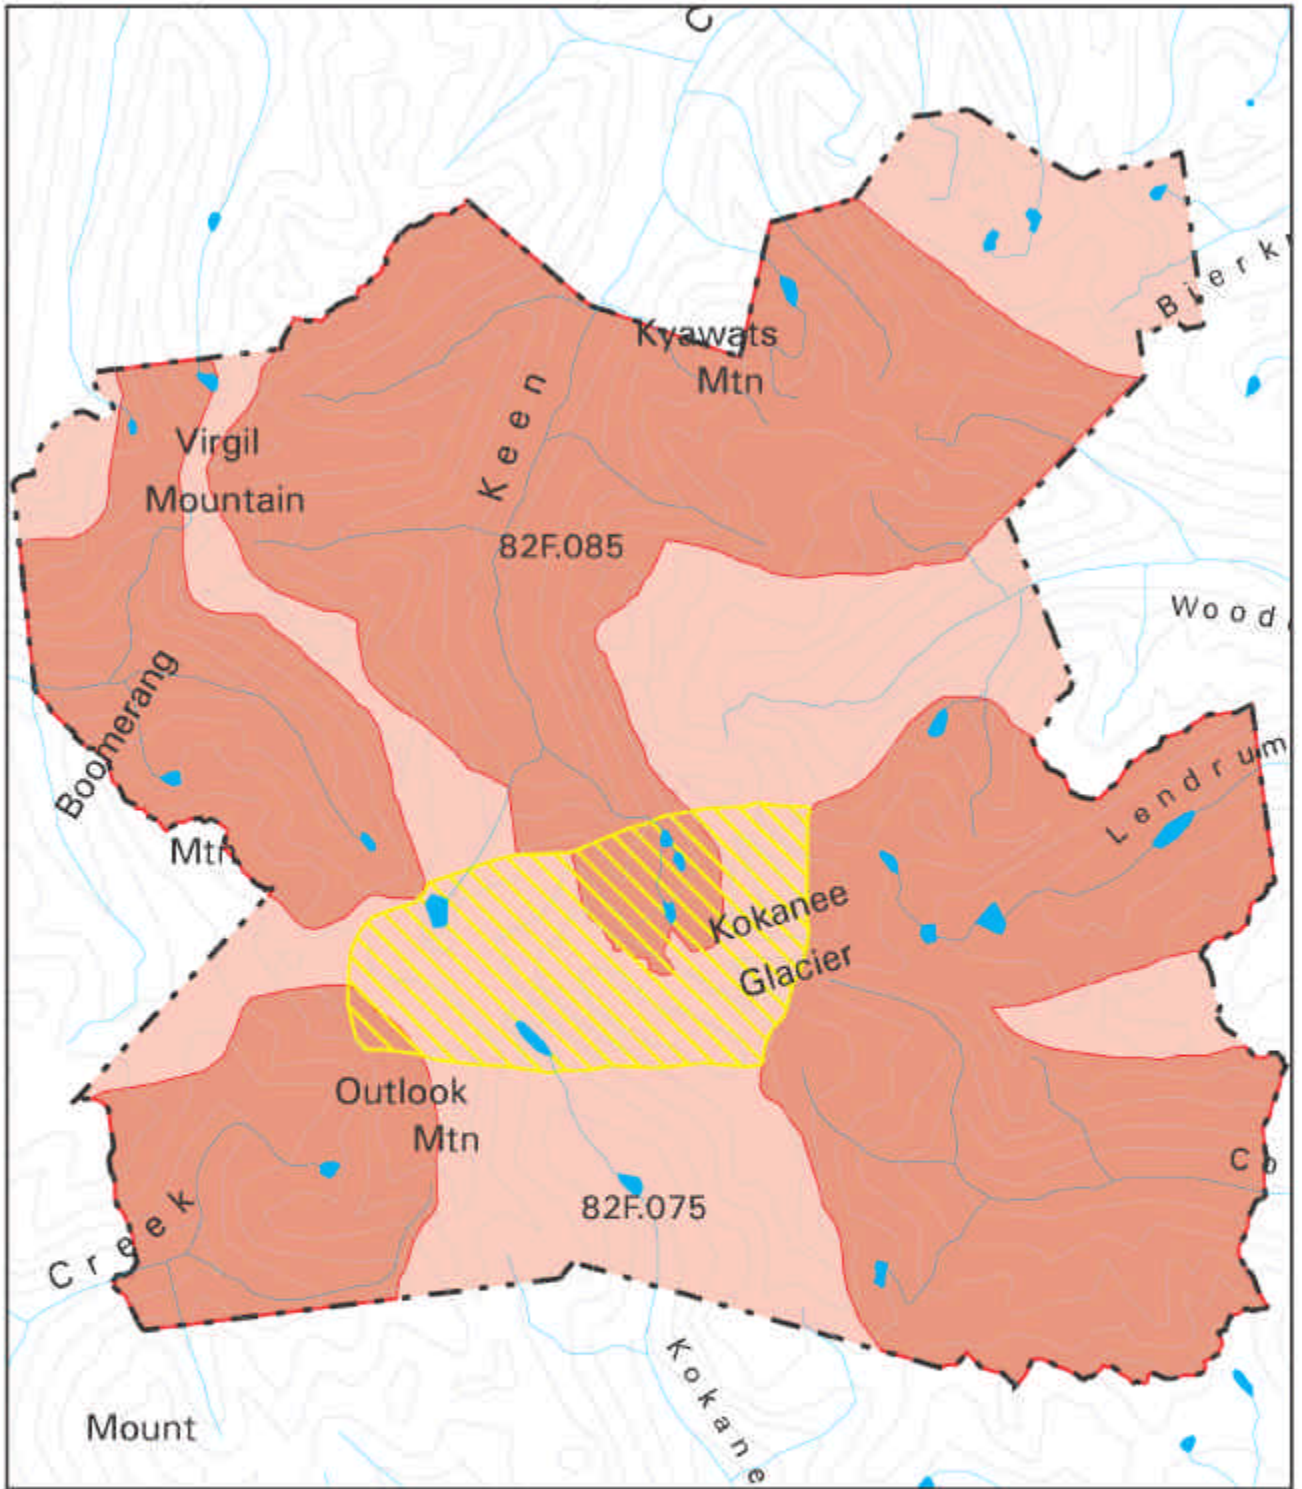

Map 3: Grizzly Bear Habitat and Connectivity Areas

Kokanee Glacier Park

Projection: Albers Equal Areas
Datum: NAD83

-  Security Habitat
-  Secondary Habitat
-  Core Connectivity
-  Protected Area Boundary

Produced in Feb 2004 for
Ministry of Water, Land and
Air Protection by MSRSM, Decision
Support Services

This is a visual representation
only and should not be used for
legal purposes.