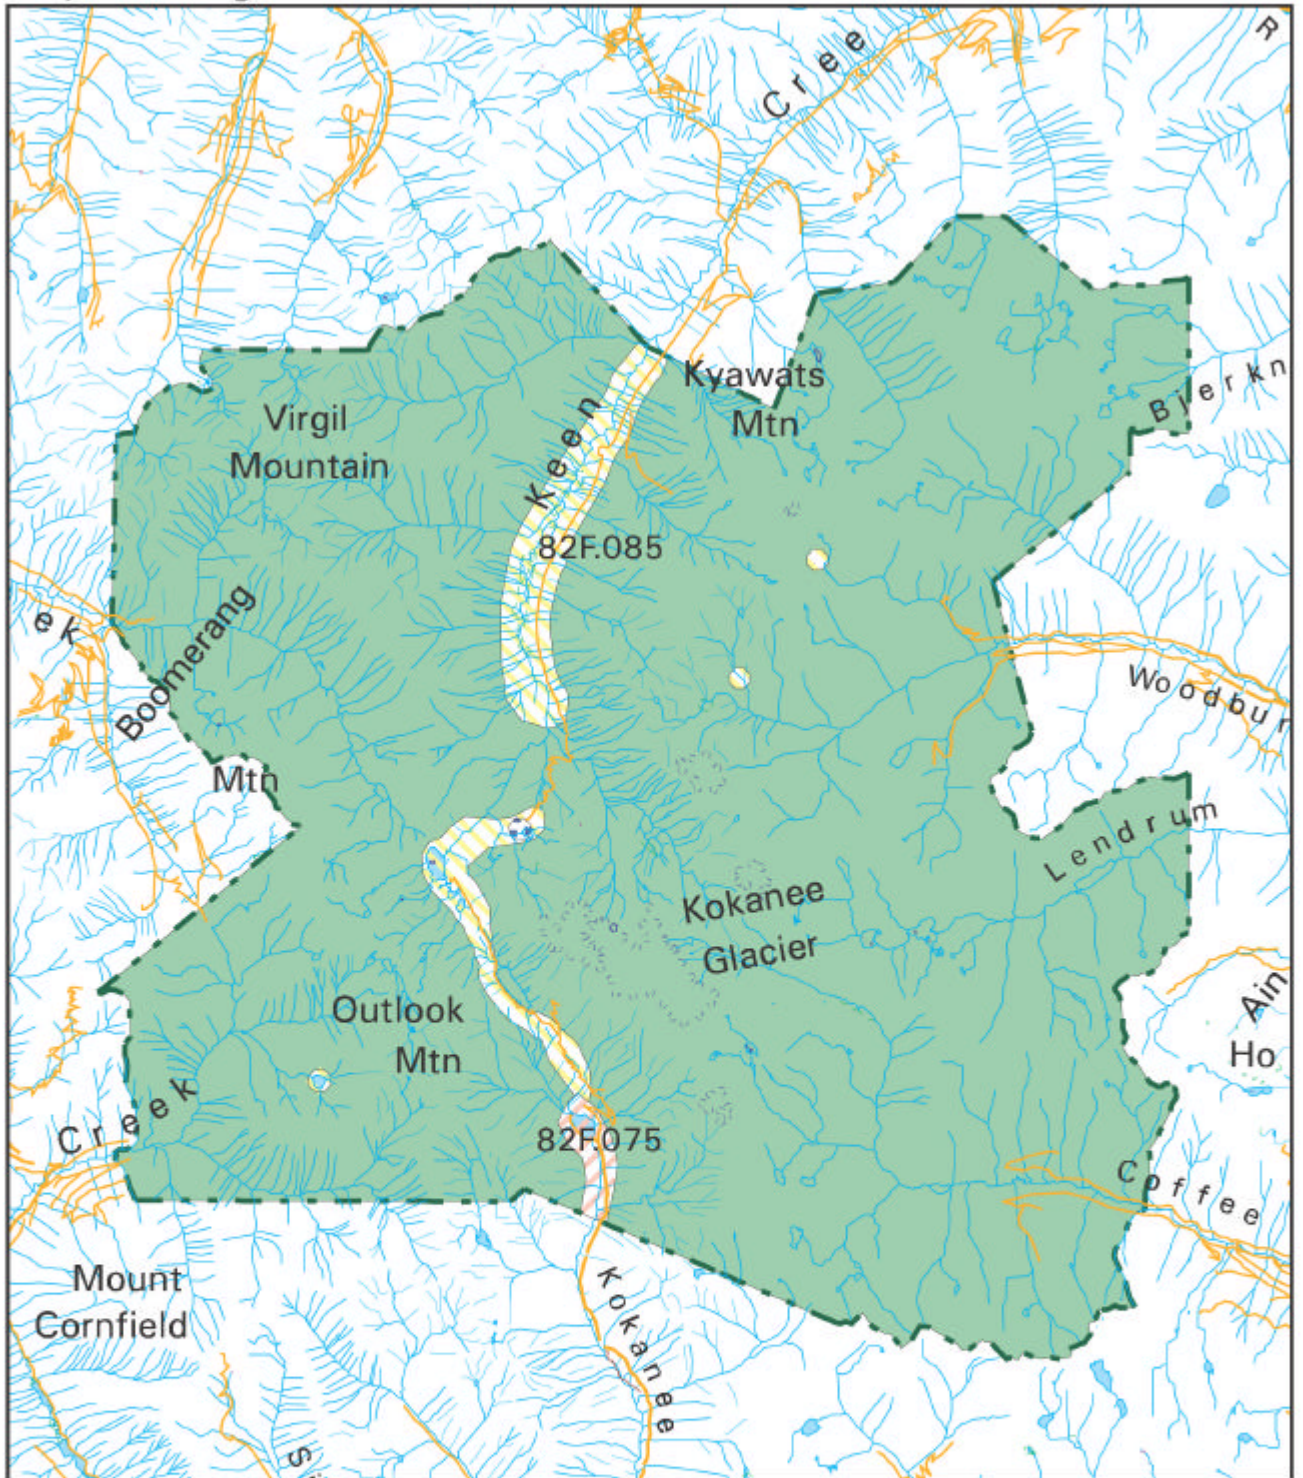

# Map 2: Zoning

# Kokanee Glacier Park

Projection: UTM Zone 11  
Datum: NAD83

-  Intensive Recreation
-  Natural Environment
-  Special Feature
-  Wilderness Recreation
-  Protected Area Boundary

Produced in Jan 2004 for  
Ministry of Water, Land and  
Air Protection by MSRM, Decision  
Support Services

This is a visual representation  
only and should not be used for  
legal purposes.