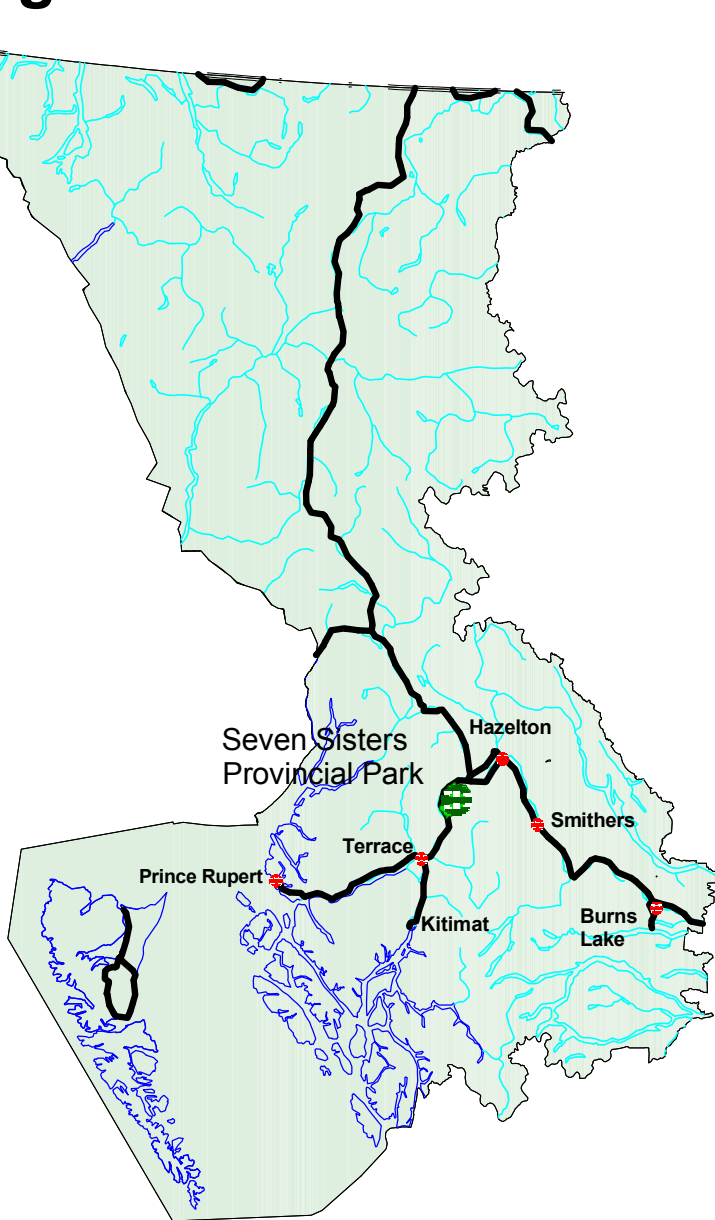

Seven Sisters Provincial Park Regional Location

Legend

- Highways
- Rivers/Lakes
- Coastline
- Seven Sisters Provincial Park
- Skeena Parks District

Scale 1:6,000,000