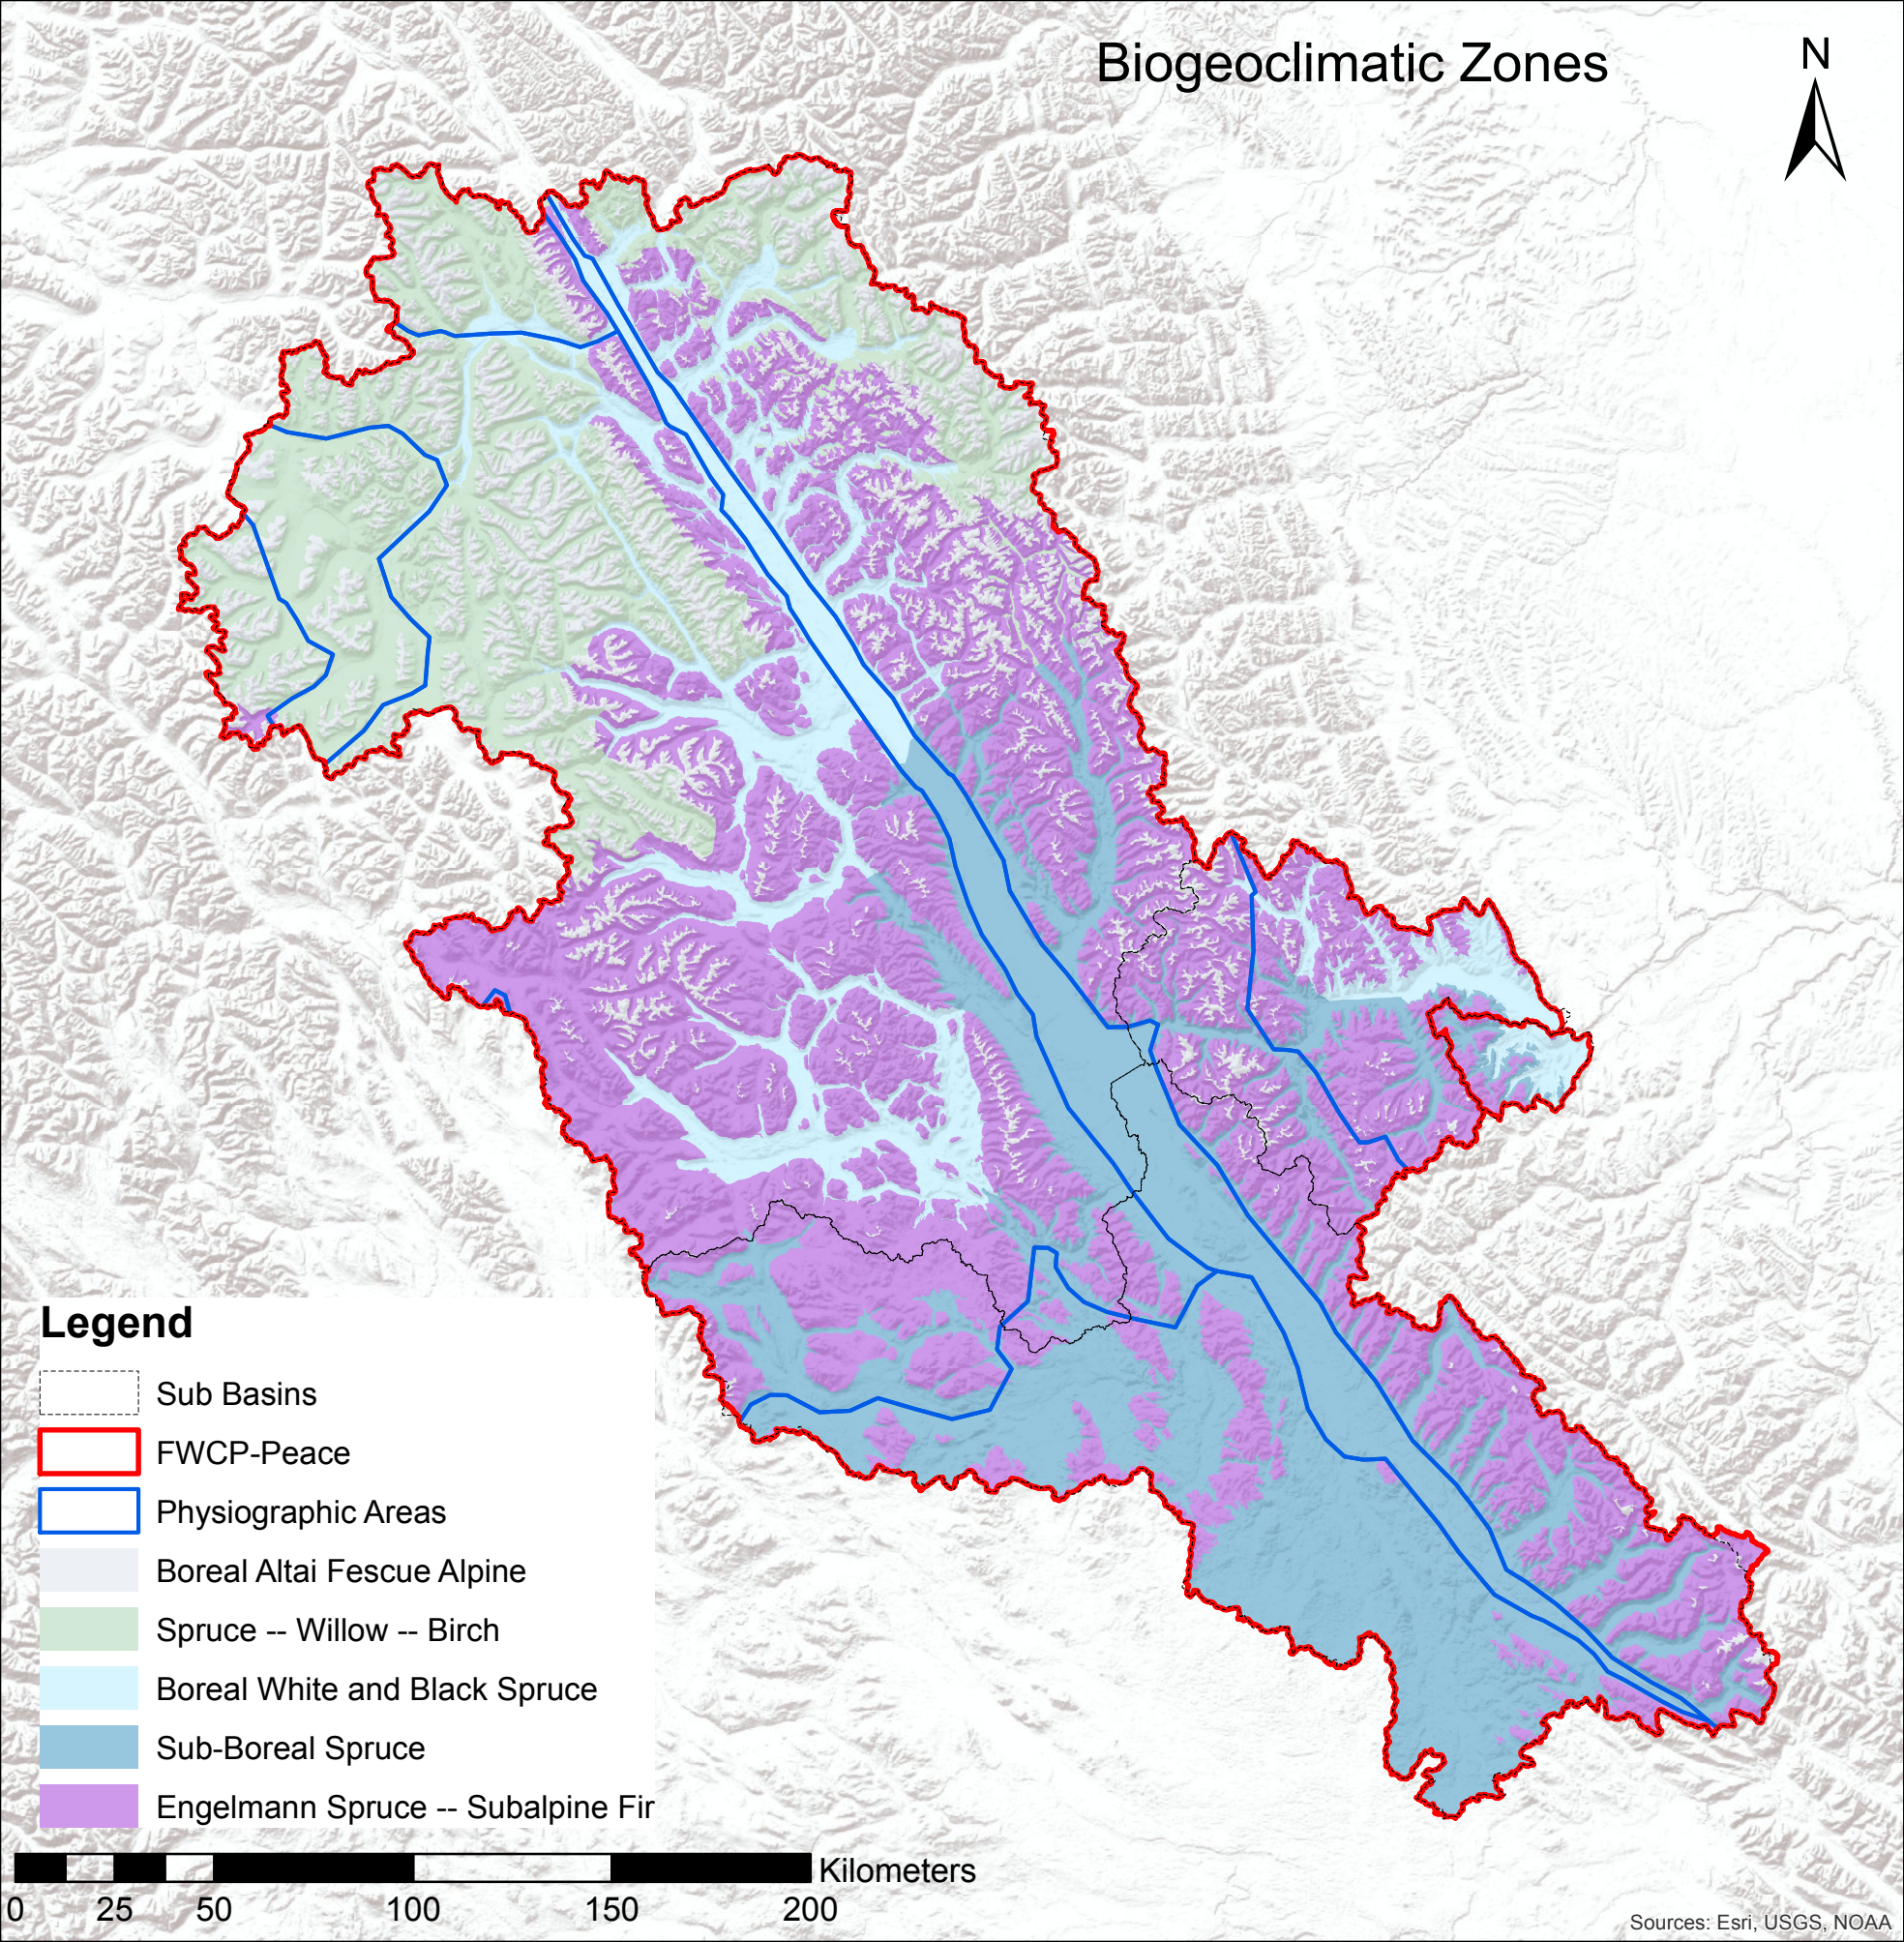

# Biogeoclimatic Zones

## Legend

-  Sub Basins
-  FWCP-Peace
-  Physiographic Areas
-  Boreal Altai Fescue Alpine
-  Spruce -- Willow -- Birch
-  Boreal White and Black Spruce
-  Sub-Boreal Spruce
-  Engelmann Spruce -- Subalpine Fir