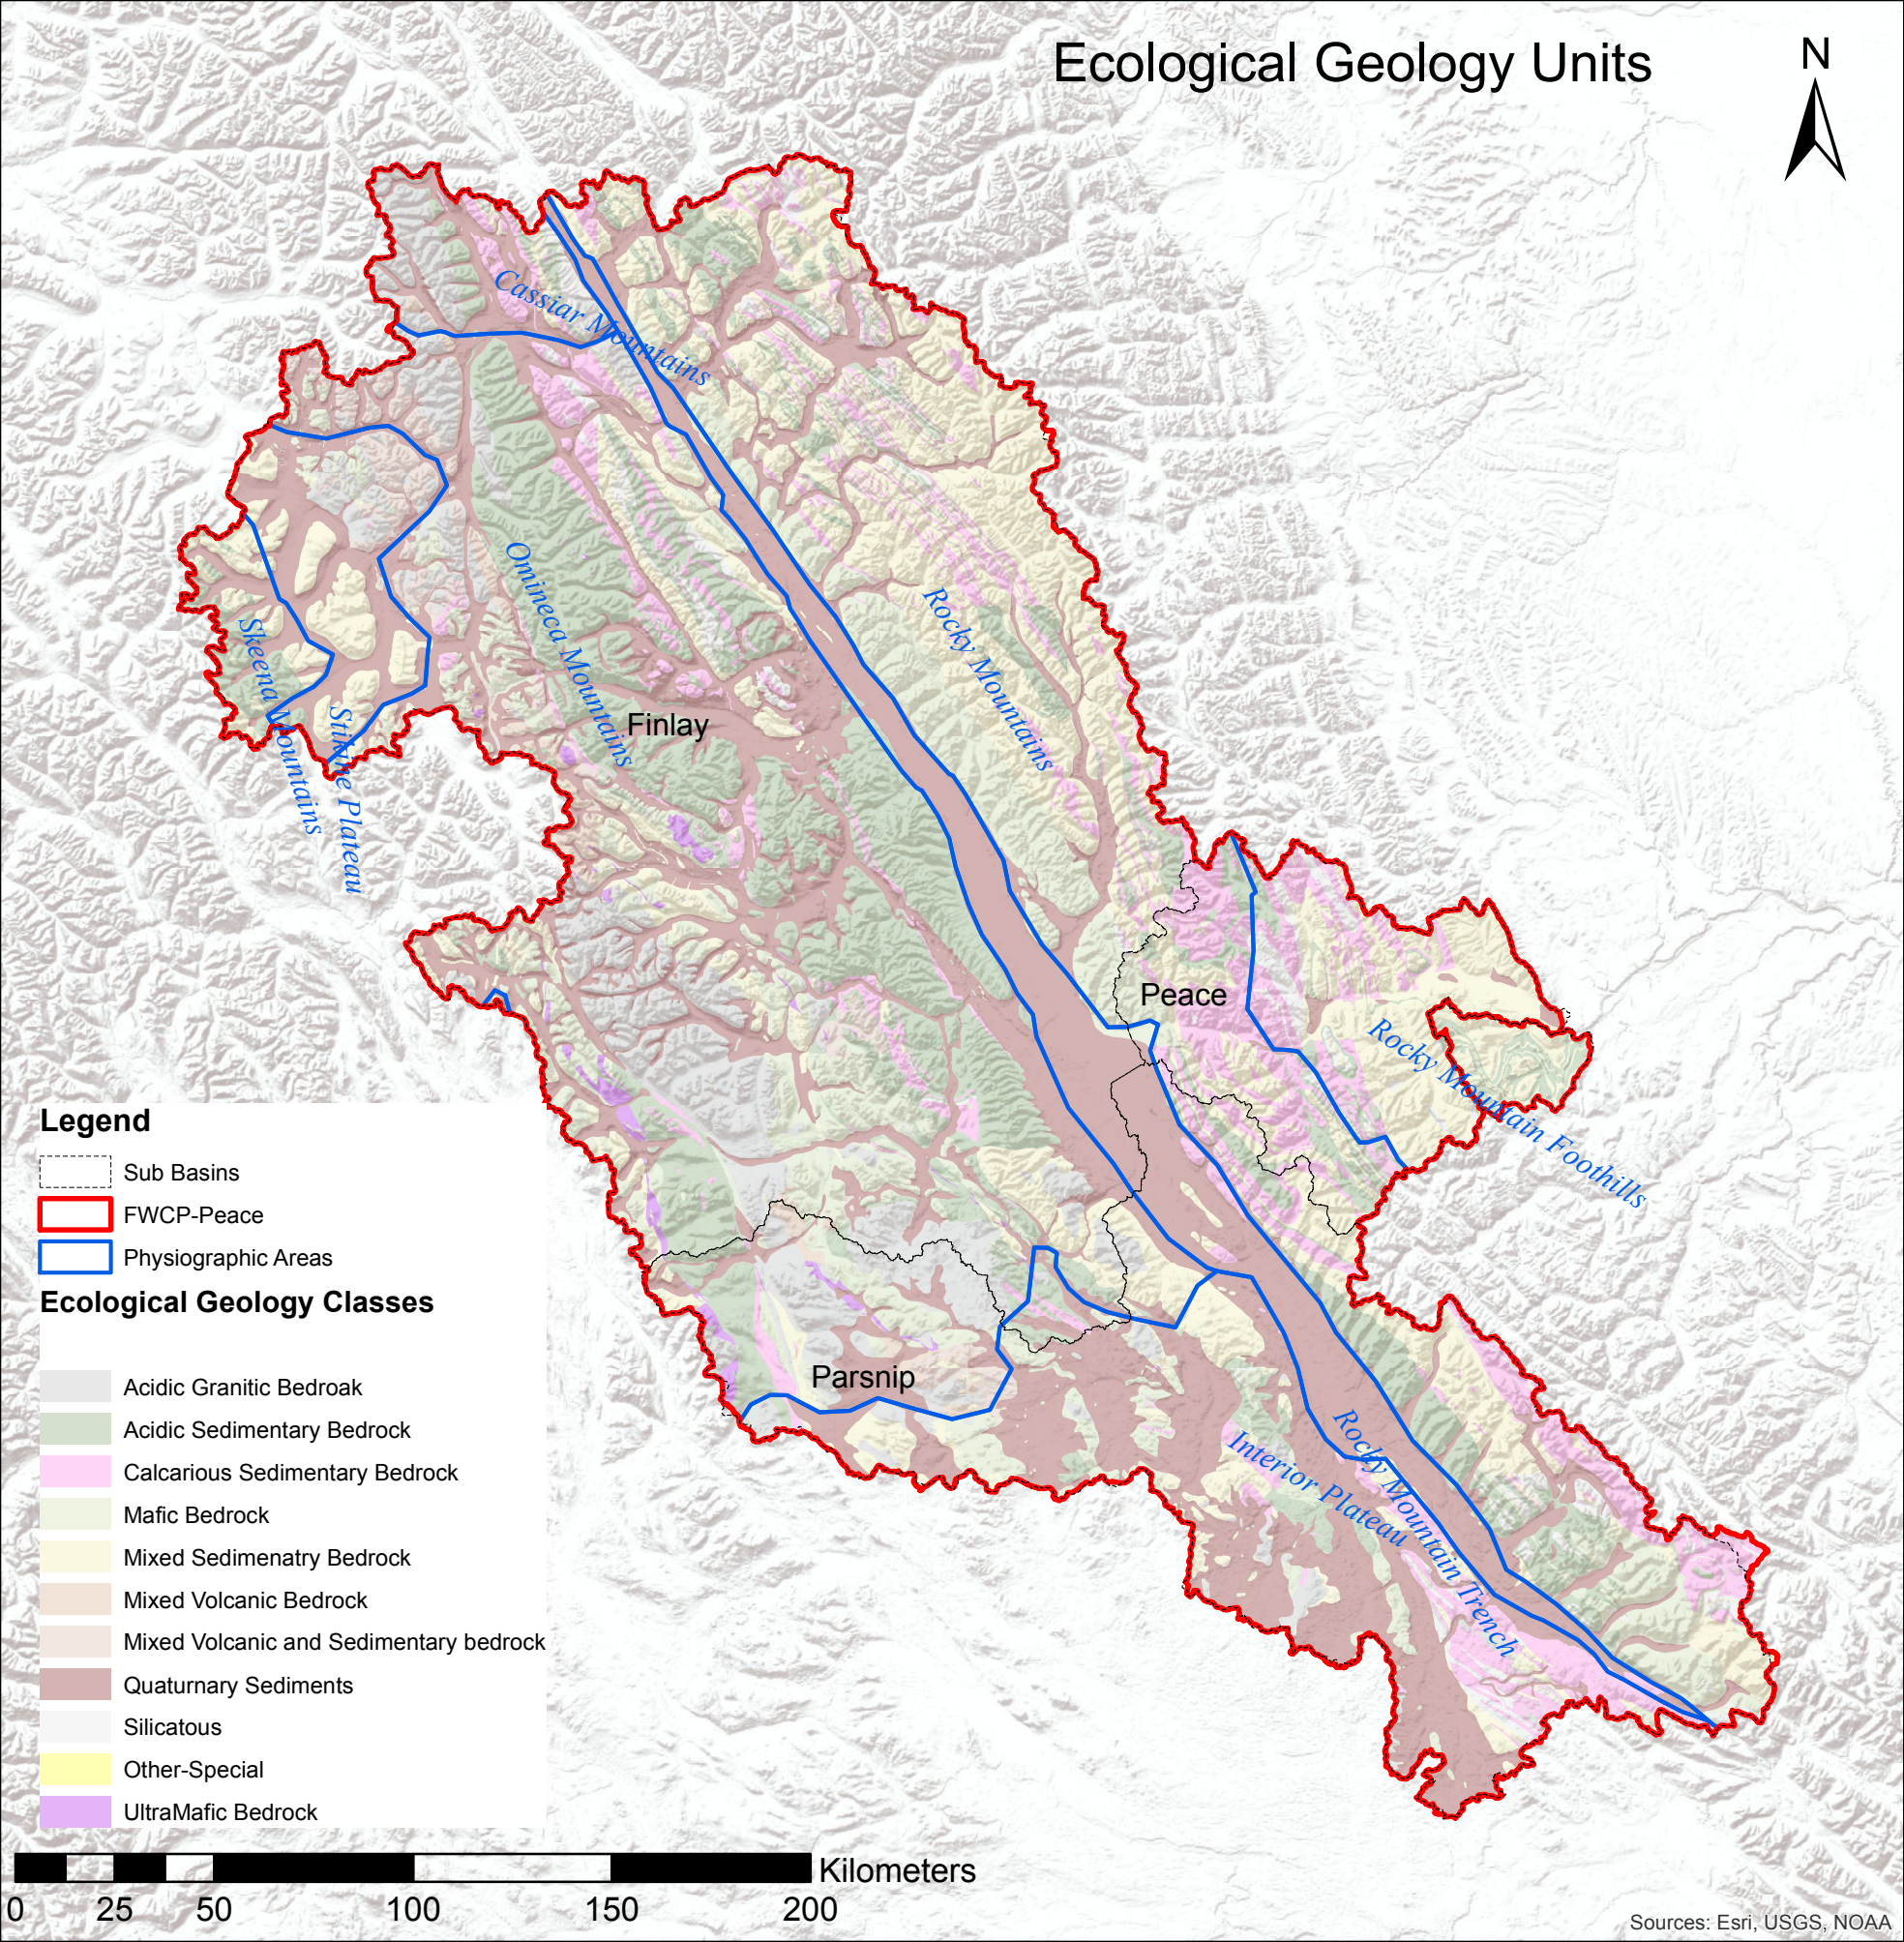

# Ecological Geology Units

## Legend

- Sub Basins
- FWCP-Peace
- Physiographic Areas

## Ecological Geology Classes

- Acidic Granitic Bedrock
- Acidic Sedimentary Bedrock
- Calcareous Sedimentary Bedrock
- Mafic Bedrock
- Mixed Sedimentary Bedrock
- Mixed Volcanic Bedrock
- Mixed Volcanic and Sedimentary bedrock
- Quaternary Sediments
- Silicaceous
- Other-Special
- UltraMafic Bedrock