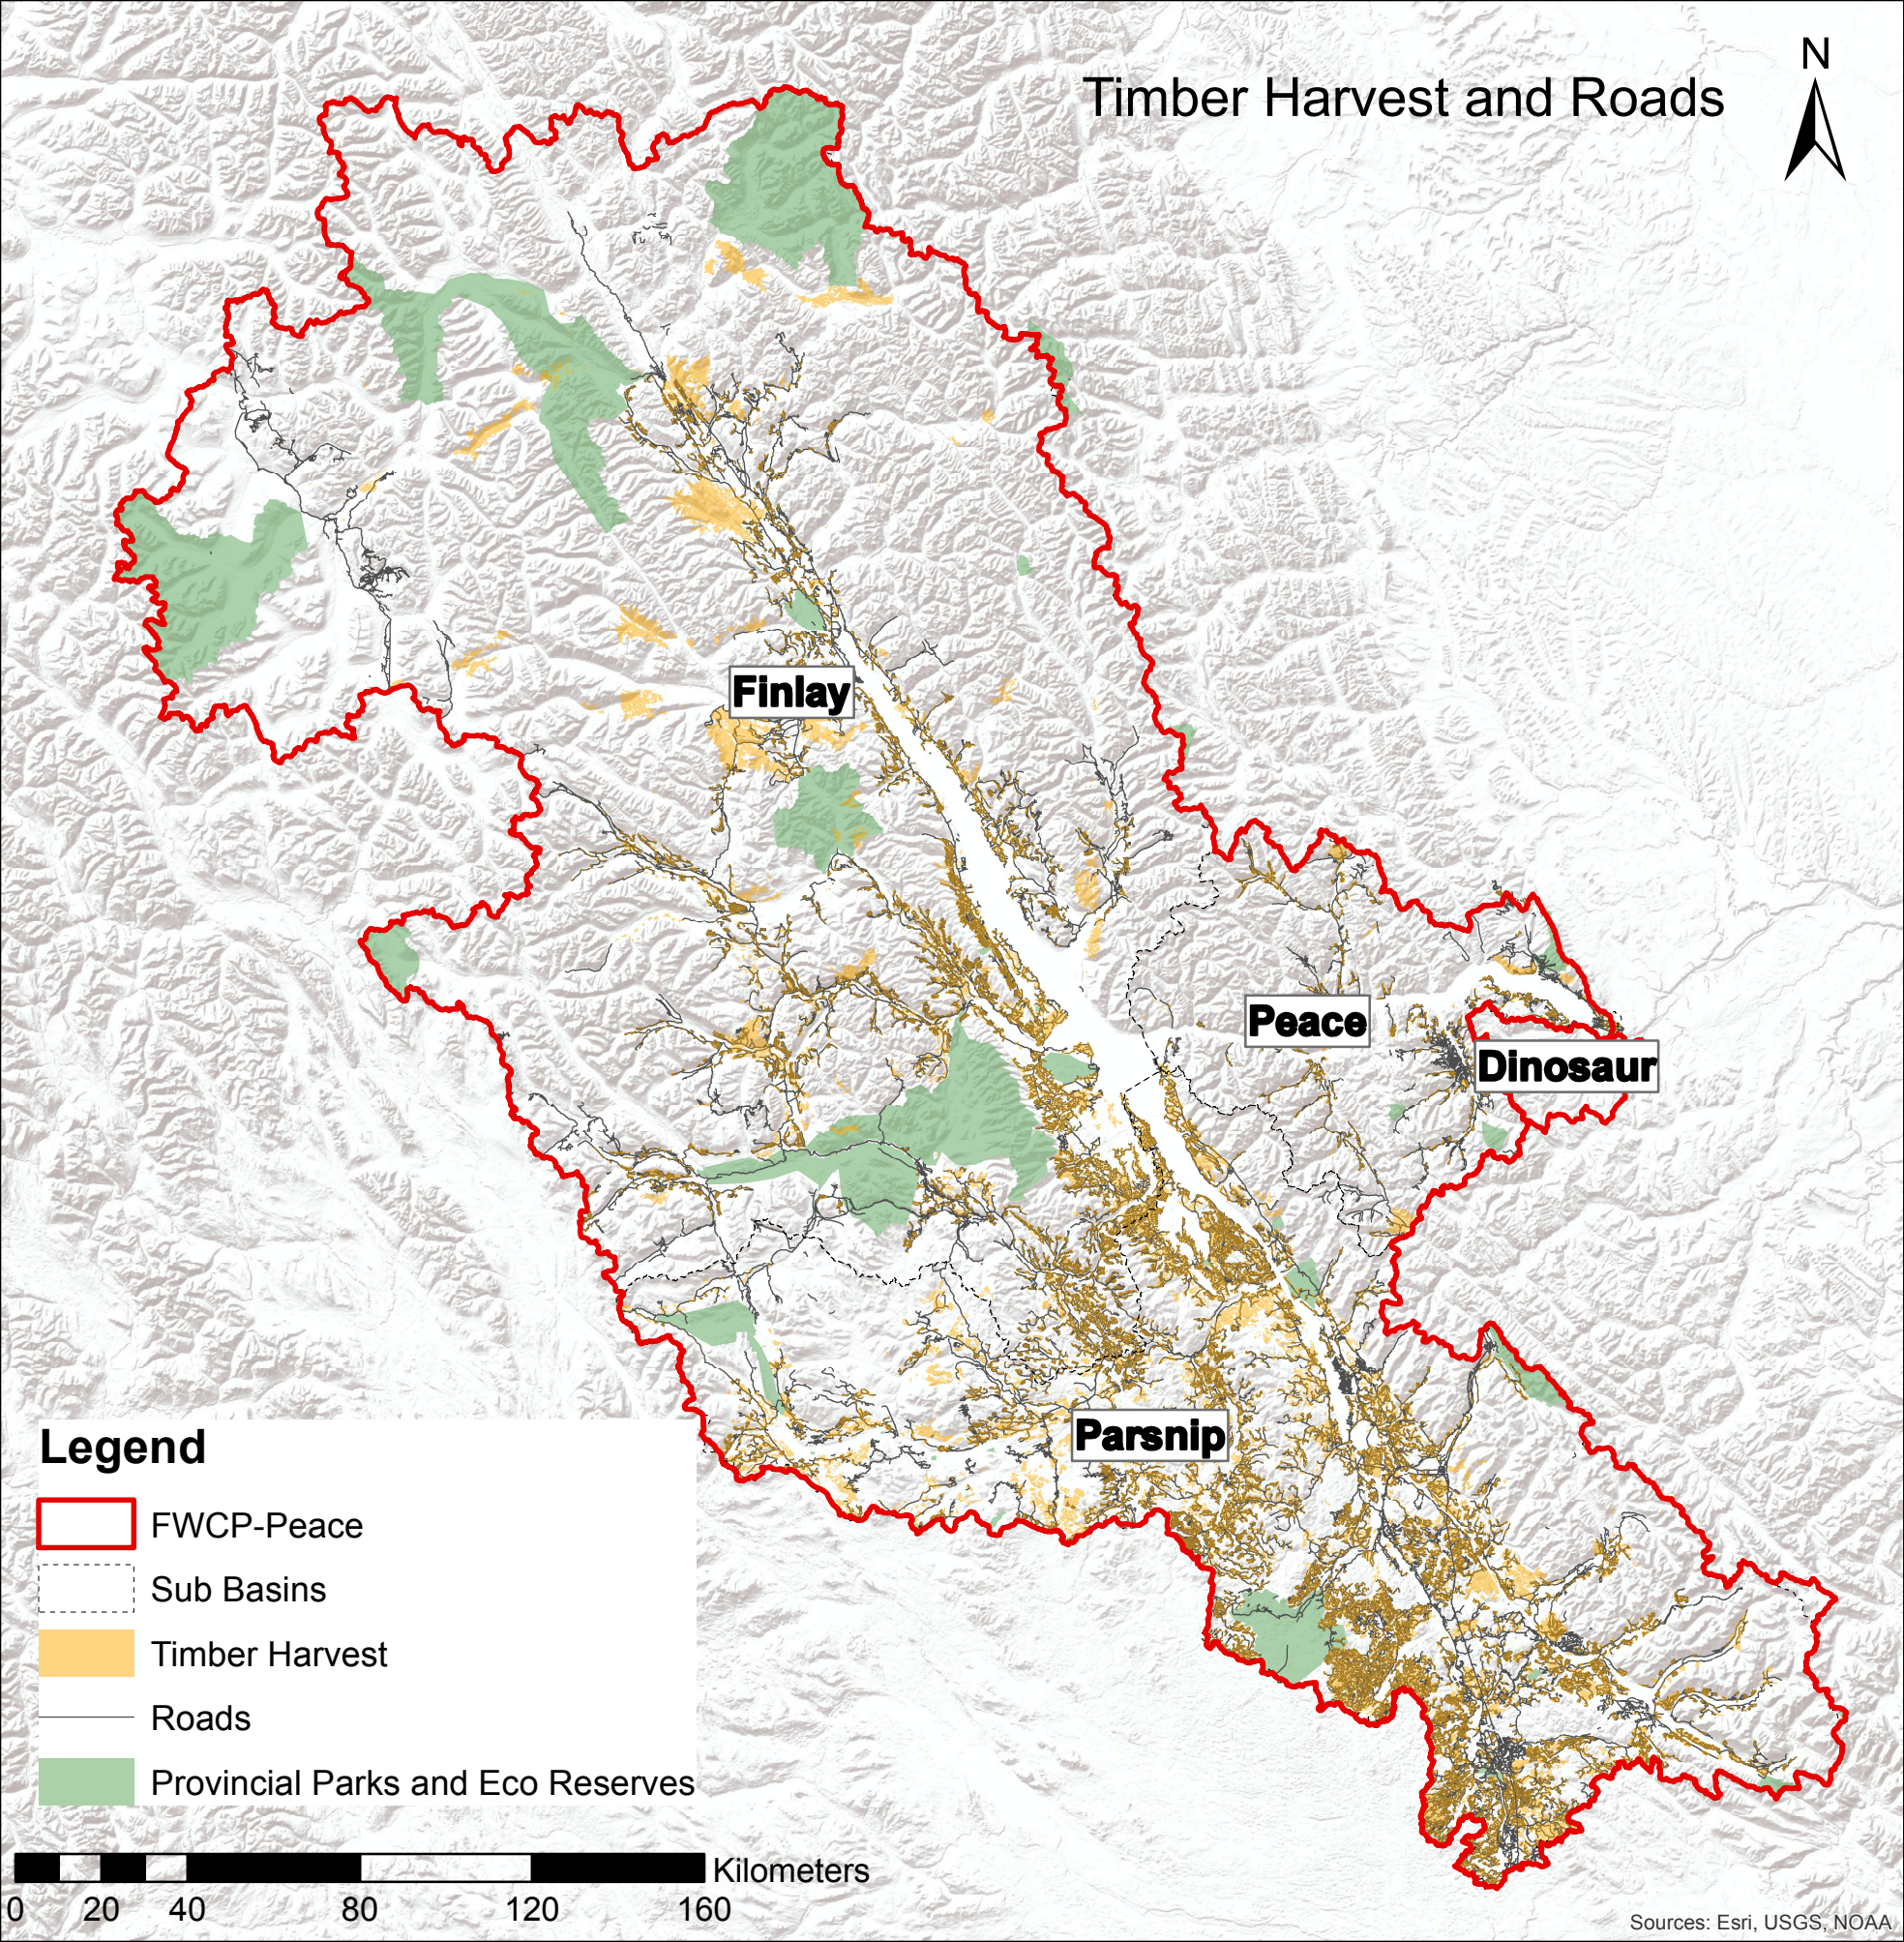

Timber Harvest and Roads

Finlay

Peace

Dinosaur

Parsnip

Legend

-  FWCP-Peace
-  Sub Basins
-  Timber Harvest
-  Roads
-  Provincial Parks and Eco Reserves