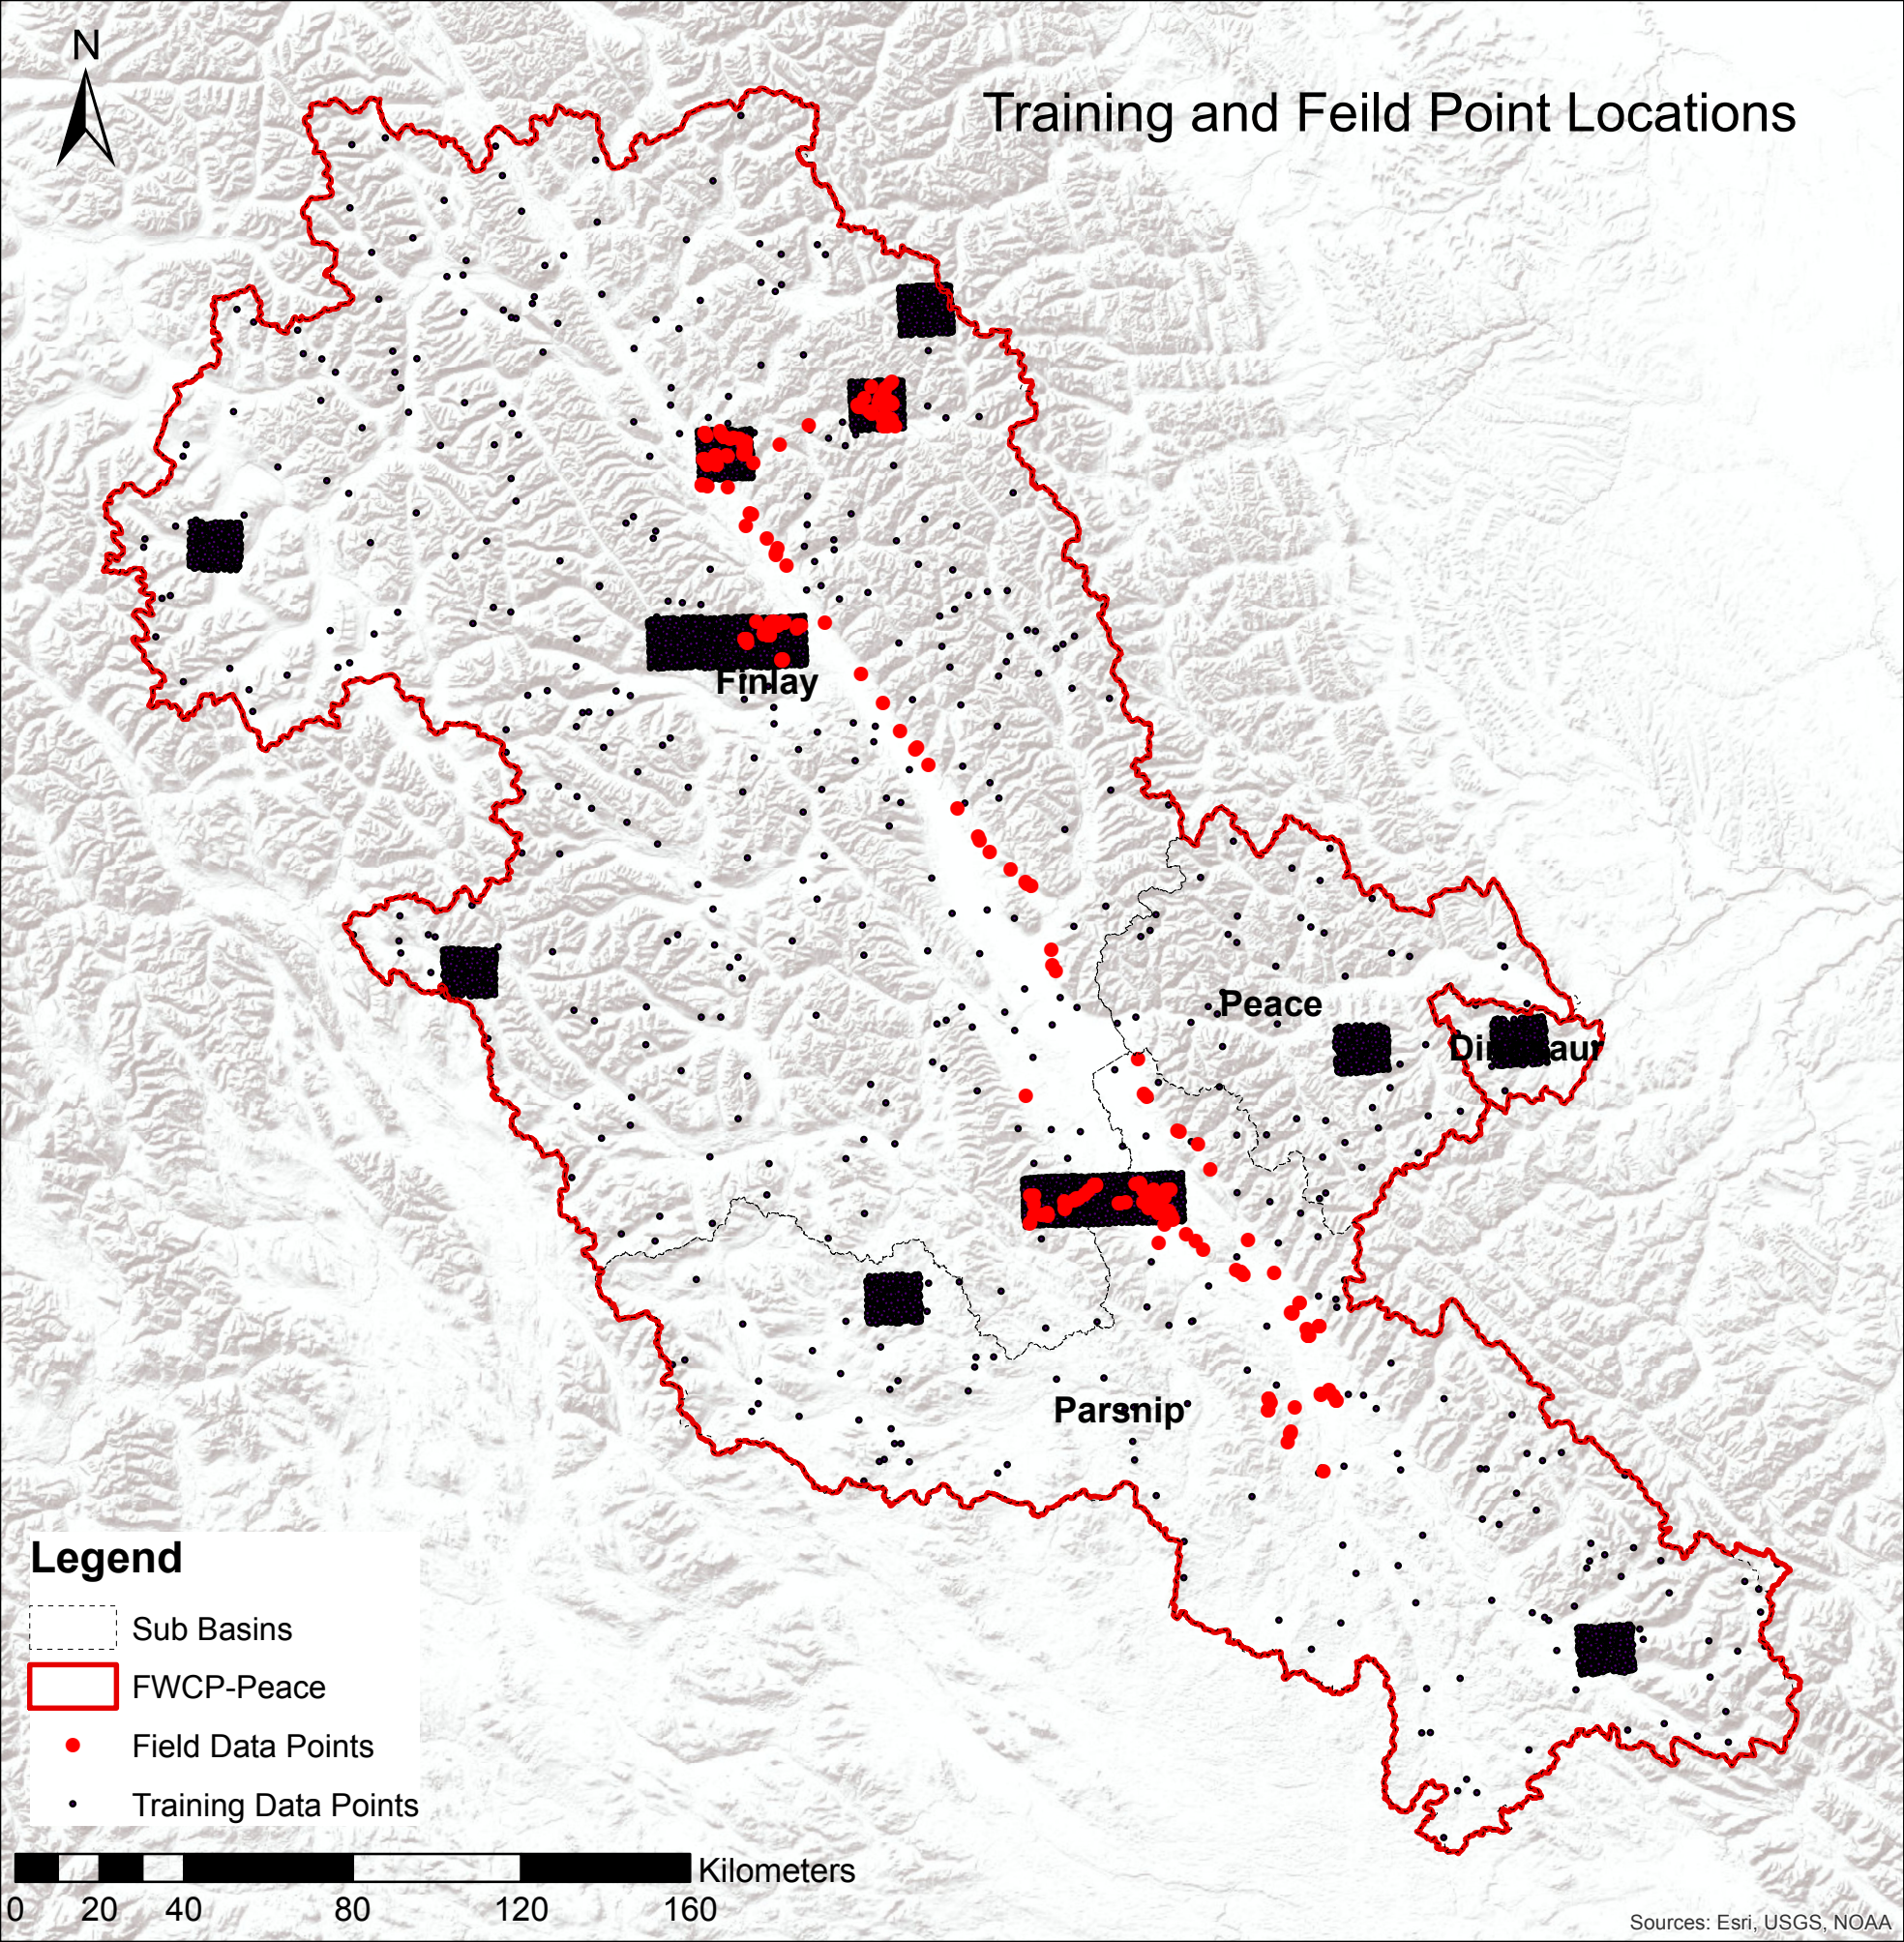

# Training and Field Point Locations

Finlay

Peace

Dinosaur

Parsnip

**Legend**

-  Sub Basins
-  FWCP-Peace
-  Field Data Points
-  Training Data Points