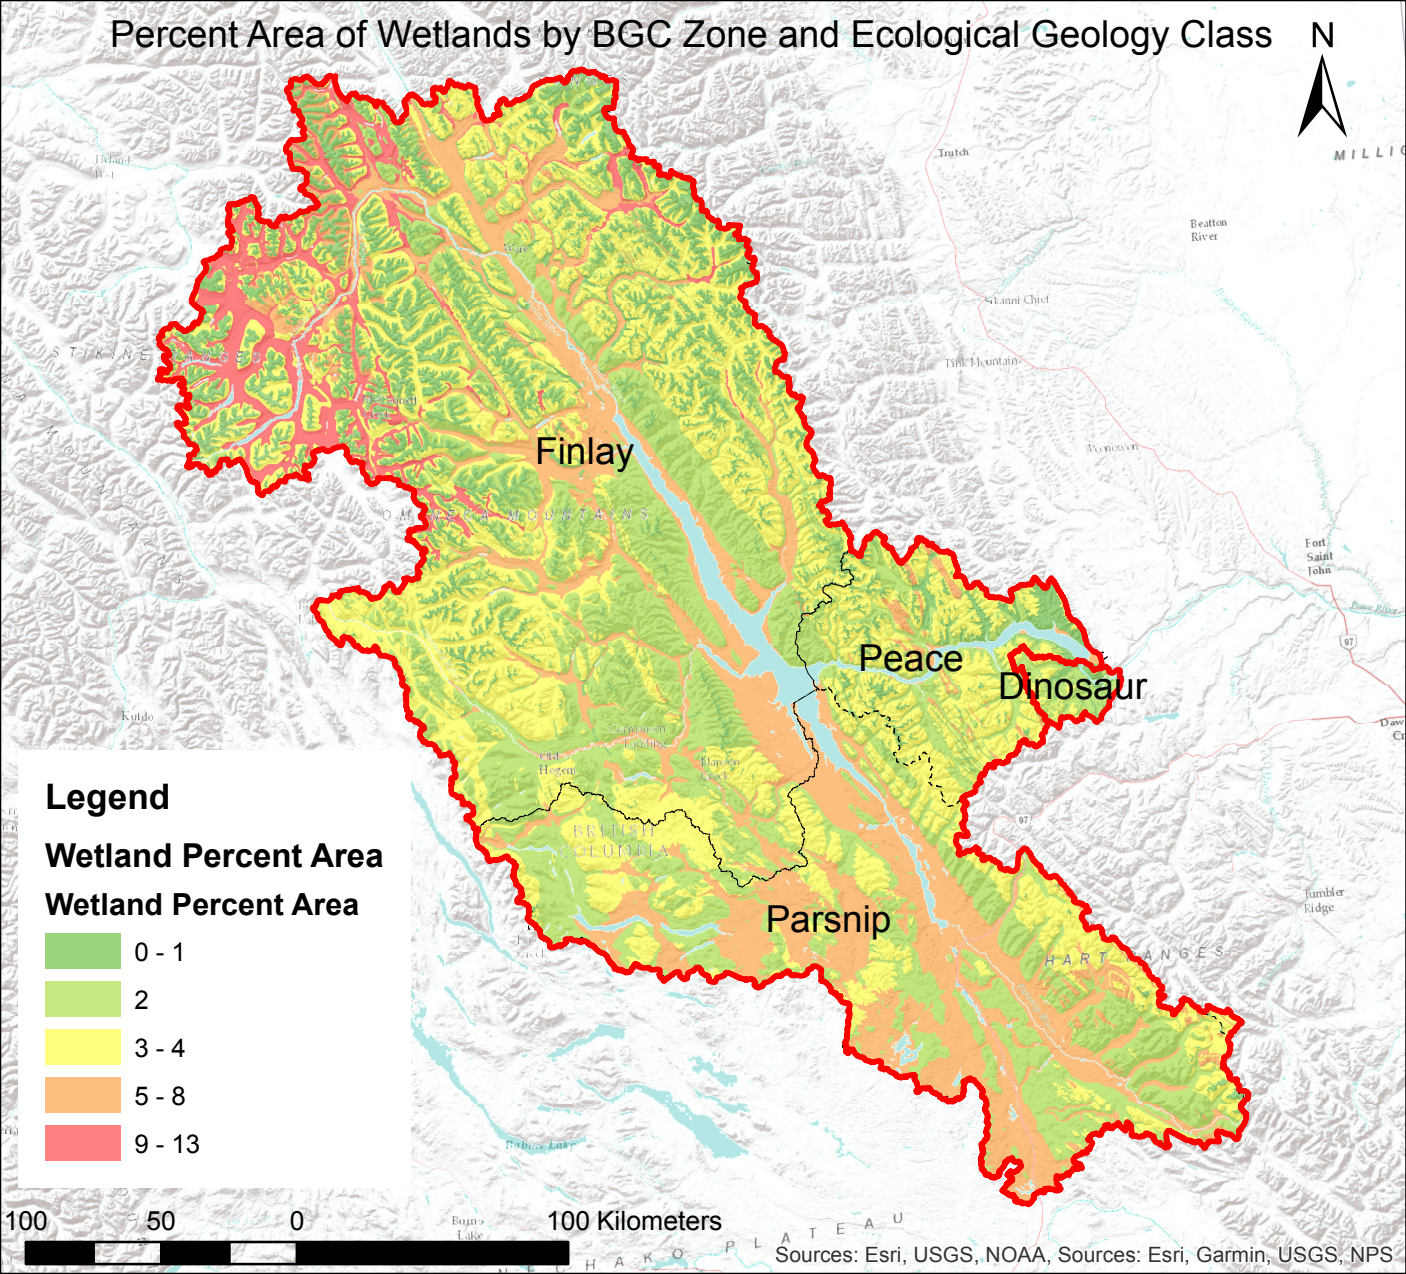

Percent Area of Wetlands by BGC Zone and Ecological Geology Class

Legend

Wetland Percent Area

Wetland Percent Area

100 50 0

100 Kilometers