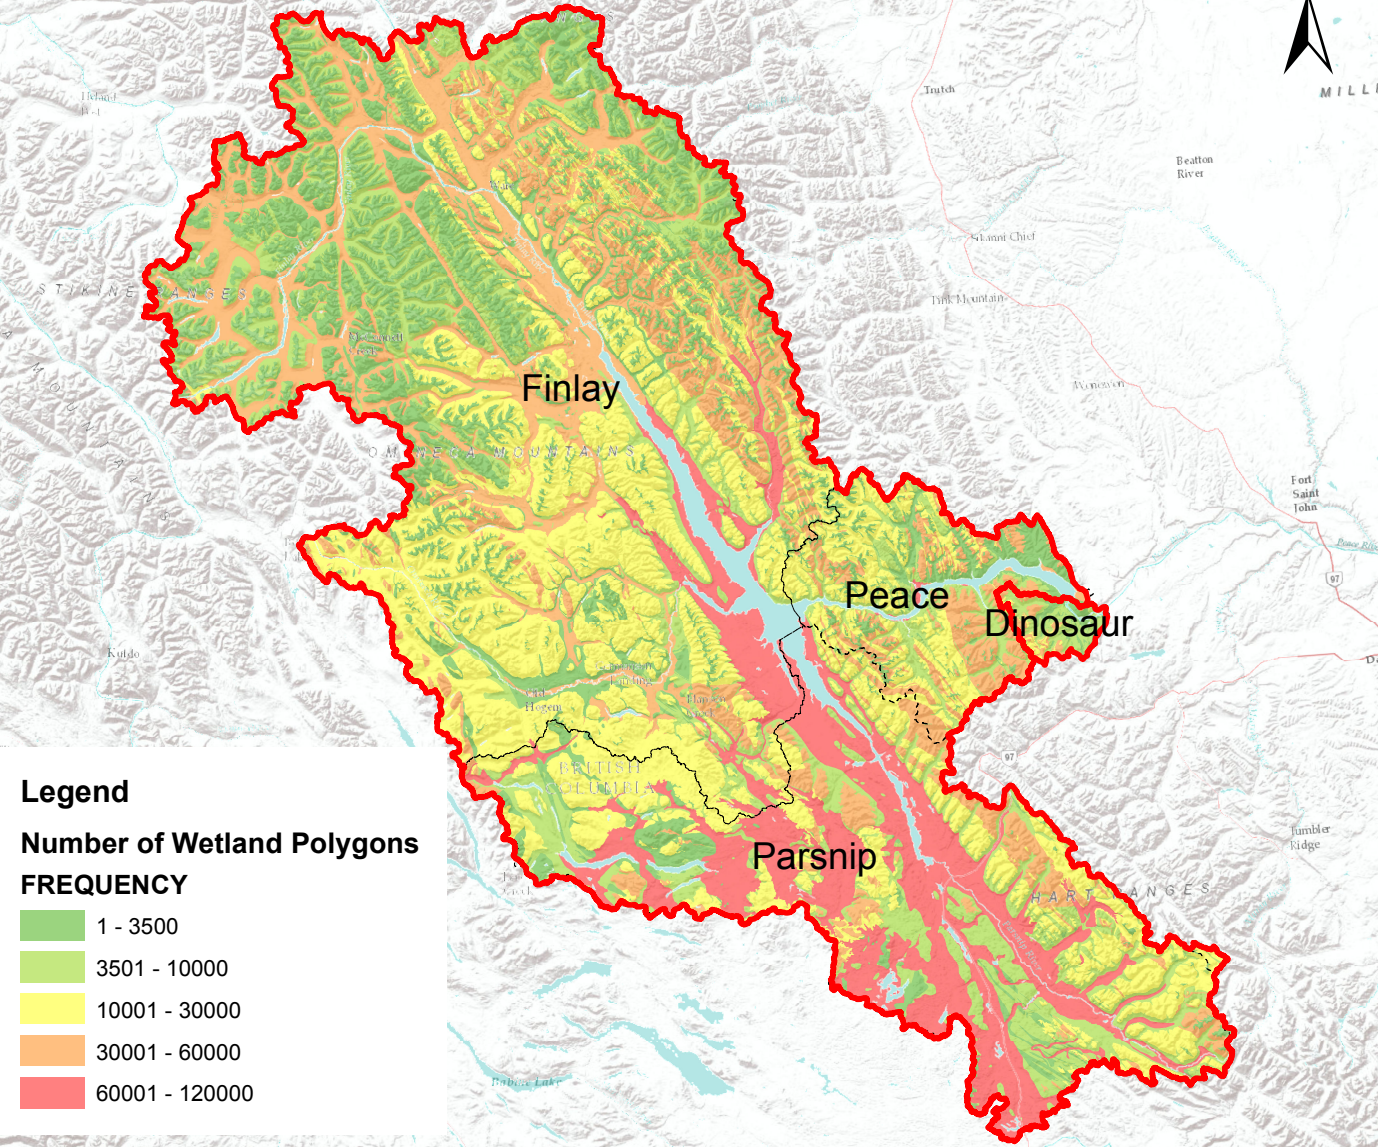

Number of Wetlands by BGC Zone and Ecological Geology Class

Legend

Number of Wetland Polygons

FREQUENCY

- 1 - 3500
- 3501 - 10000
- 10001 - 30000
- 30001 - 60000
- 60001 - 120000

100 50 0

100 Kilometers