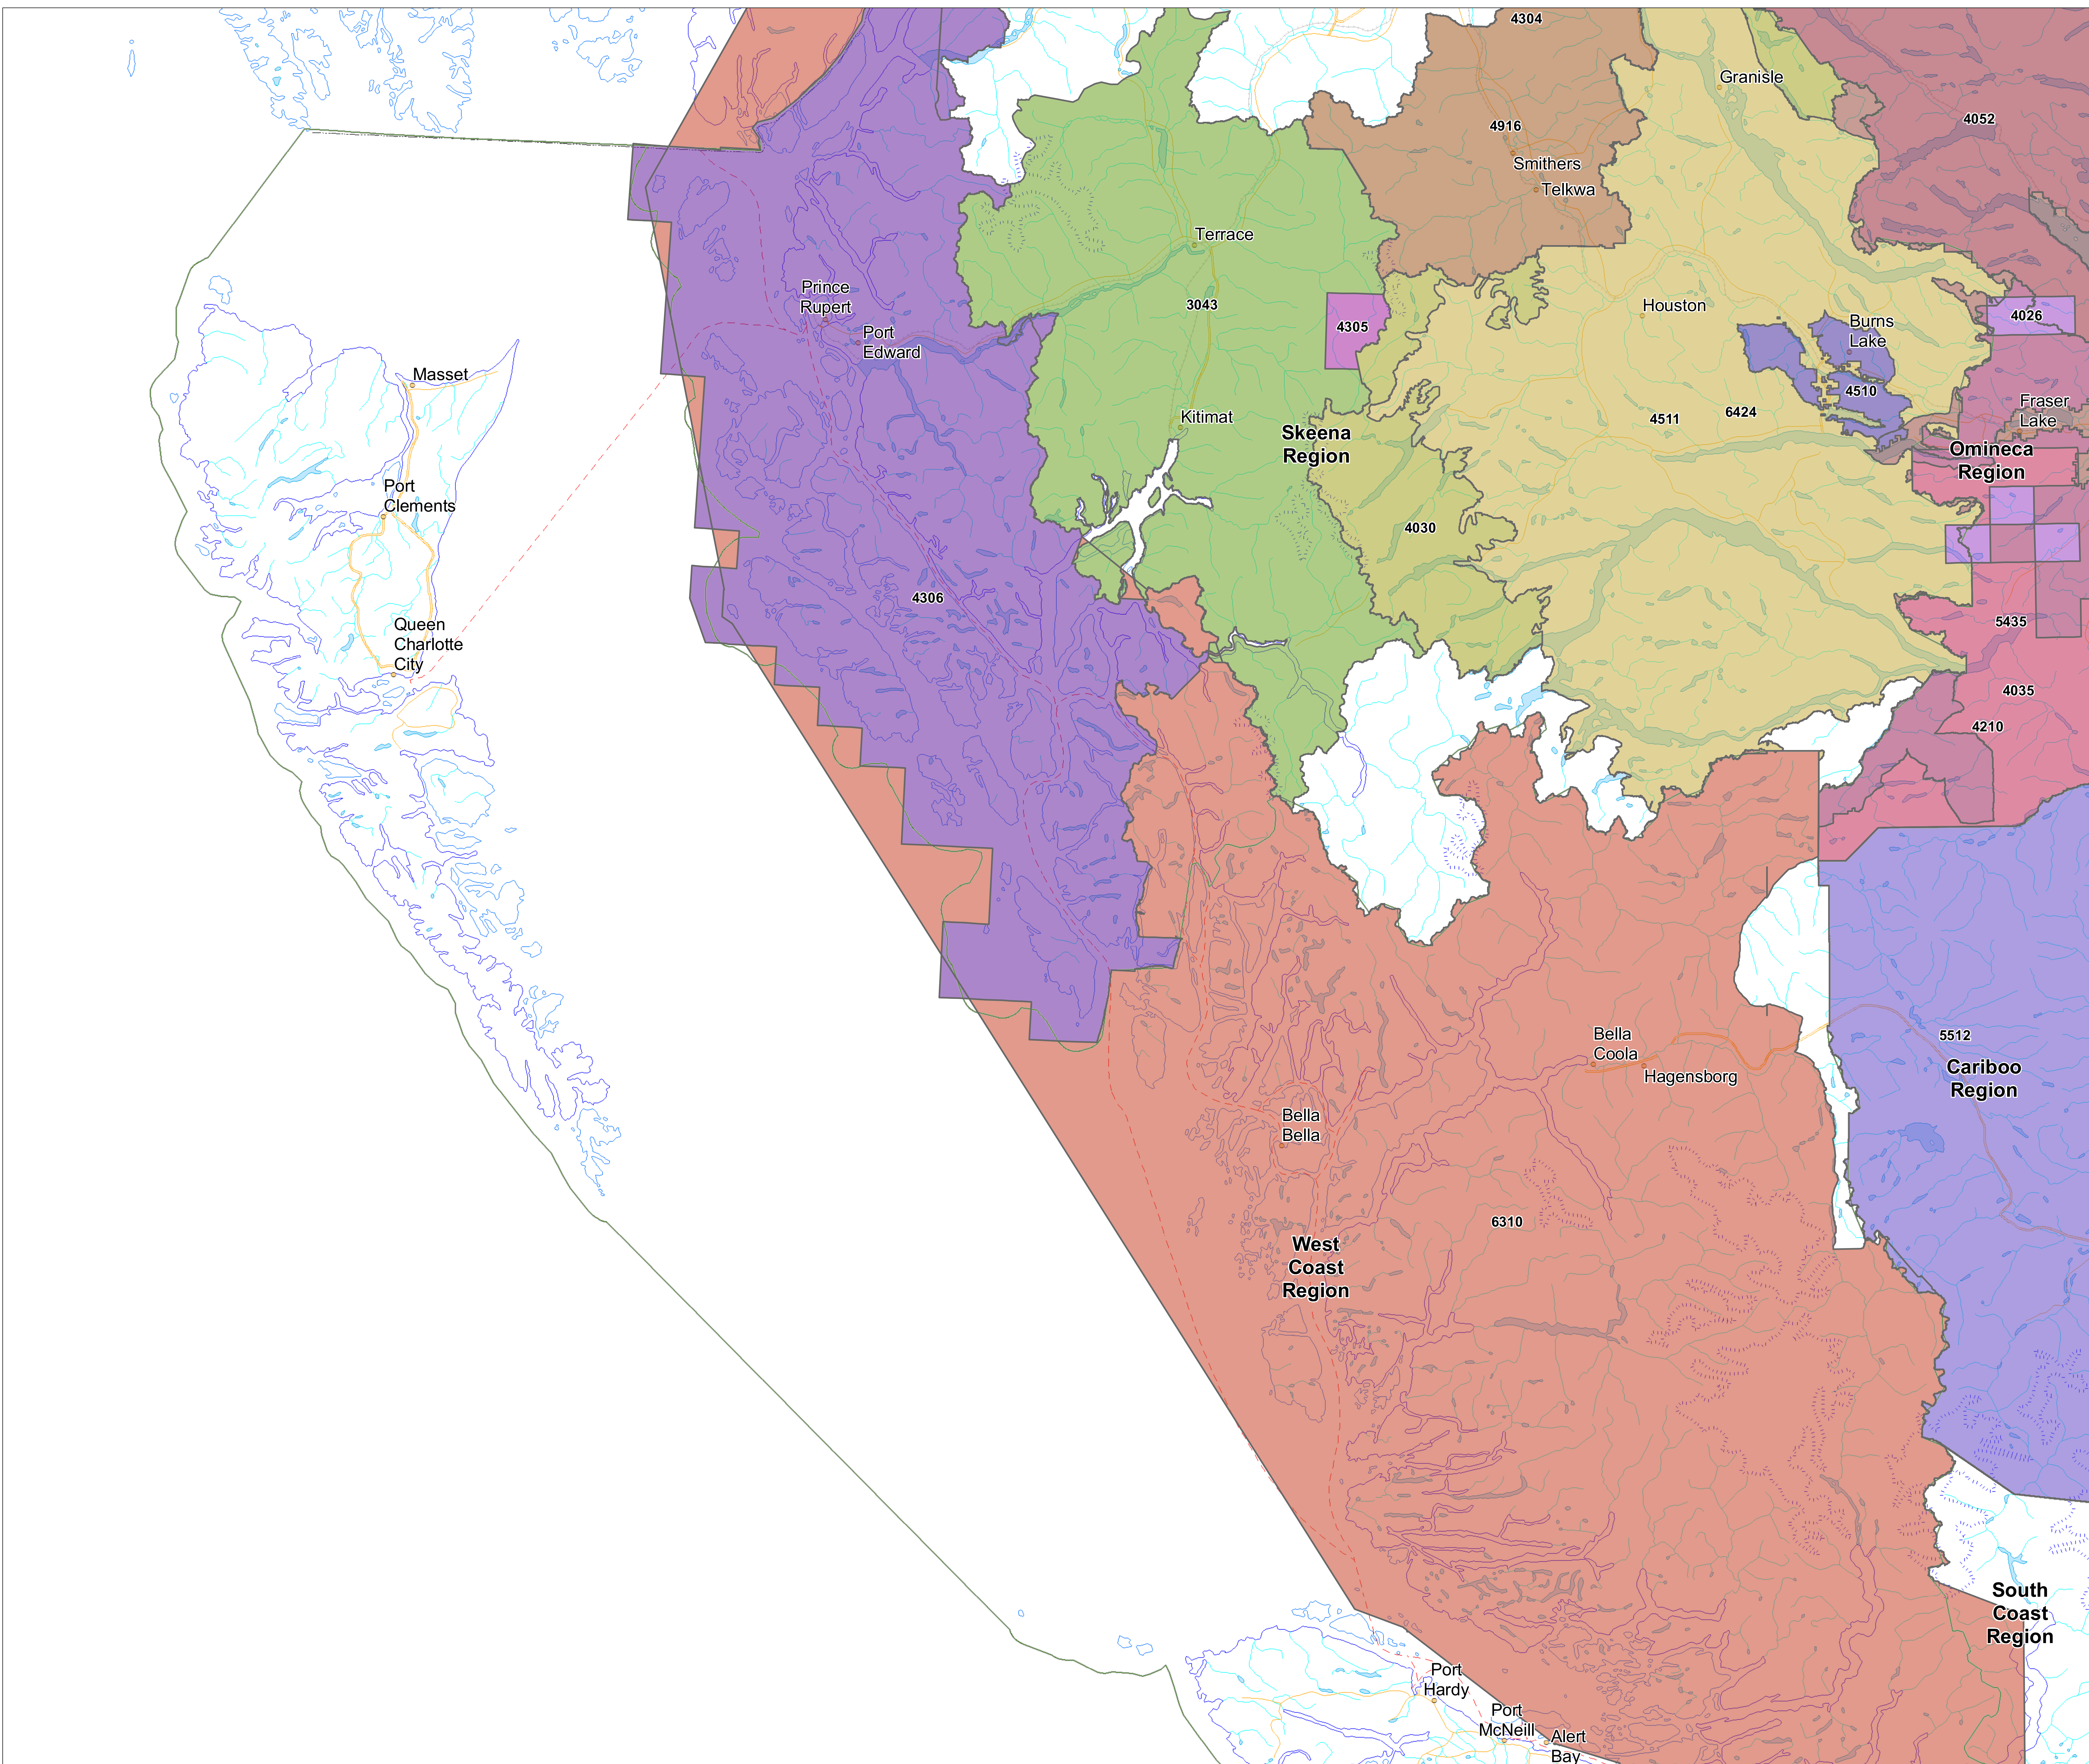

# Predictive Ecosystem Mapping (PEM) Projects in the West Coast North MoNRO Region

- Legend**
- 3043 Business Area Project ID (BAPID)
  - MoNRO Region
  - City or Town
  - Ferry Route
  - Road
  - Rail Line
  - Lake or Large River
  - River or Stream
  - Icefield
  - Coastline or Island
  - Boundary (International)
  - Boundary (Interprovincial)

1:600,000  
 30 km  
 BC Albers, NAD83  
 Map Creation Date: Sep 13 2016