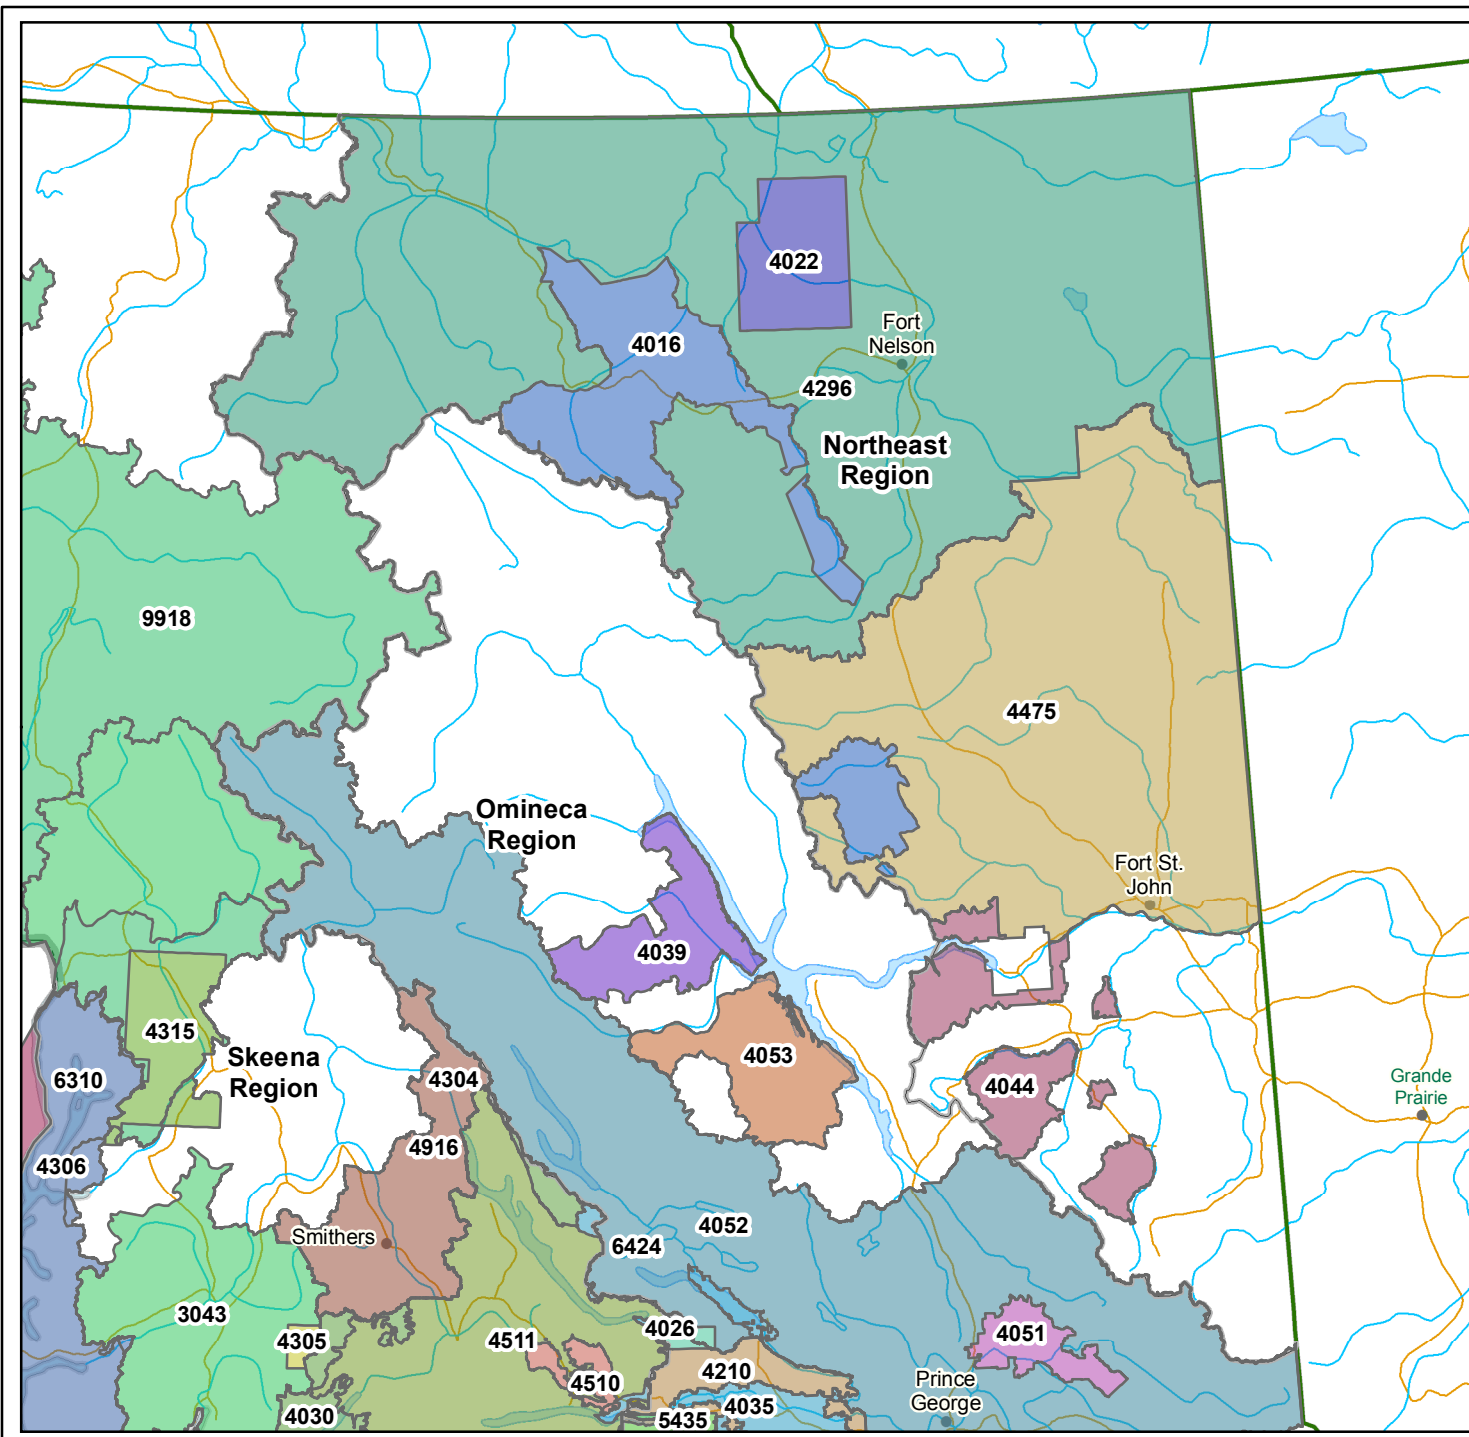

Predictive Ecosystem Mapping (PEM) Projects in the Northeast MoNRO Region

- Legend**
- 3043** Business Area Project ID (BAPID)
 -  MoNRO Region
 -  Major Cities
 -  International
 -  Provincial
 -  State
 -  Lake
 -  River
 -  Major Road

120 km

1:3,900,000
 BC Albers, NAD83
 Map Creation Date: Sep 13 2016