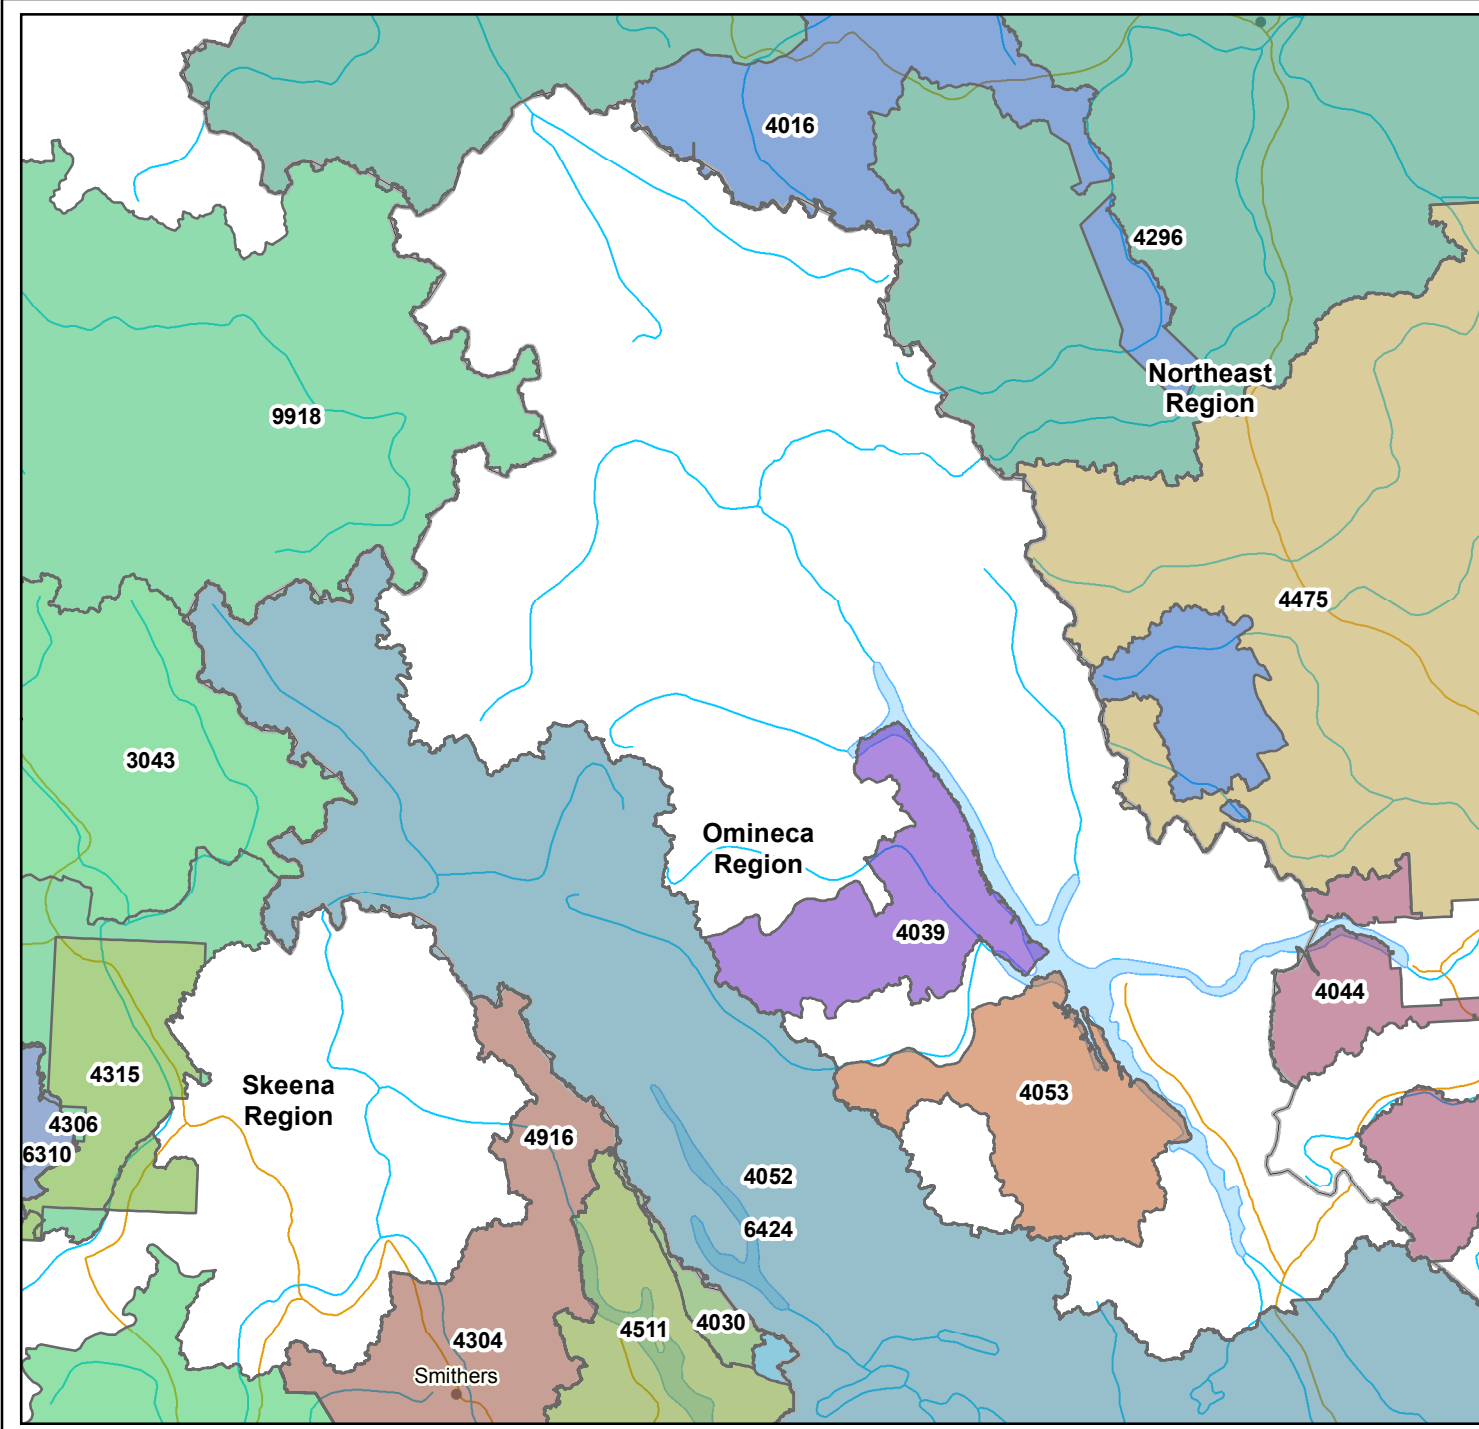

# Predictive Ecosystem Mapping (PEM) Projects in the Omineca North MoNRO Region

## Legend

- 3043** Business Area Project ID (BAPID)
-  MoNRO Region
-  Major Cities
-  International
-  Provincial
-  State
-  Lake
-  River
-  Major Road

75 km

1:2,500,000  
 BC Albers, NAD83  
 Map Creation Date: Sep 13 2016