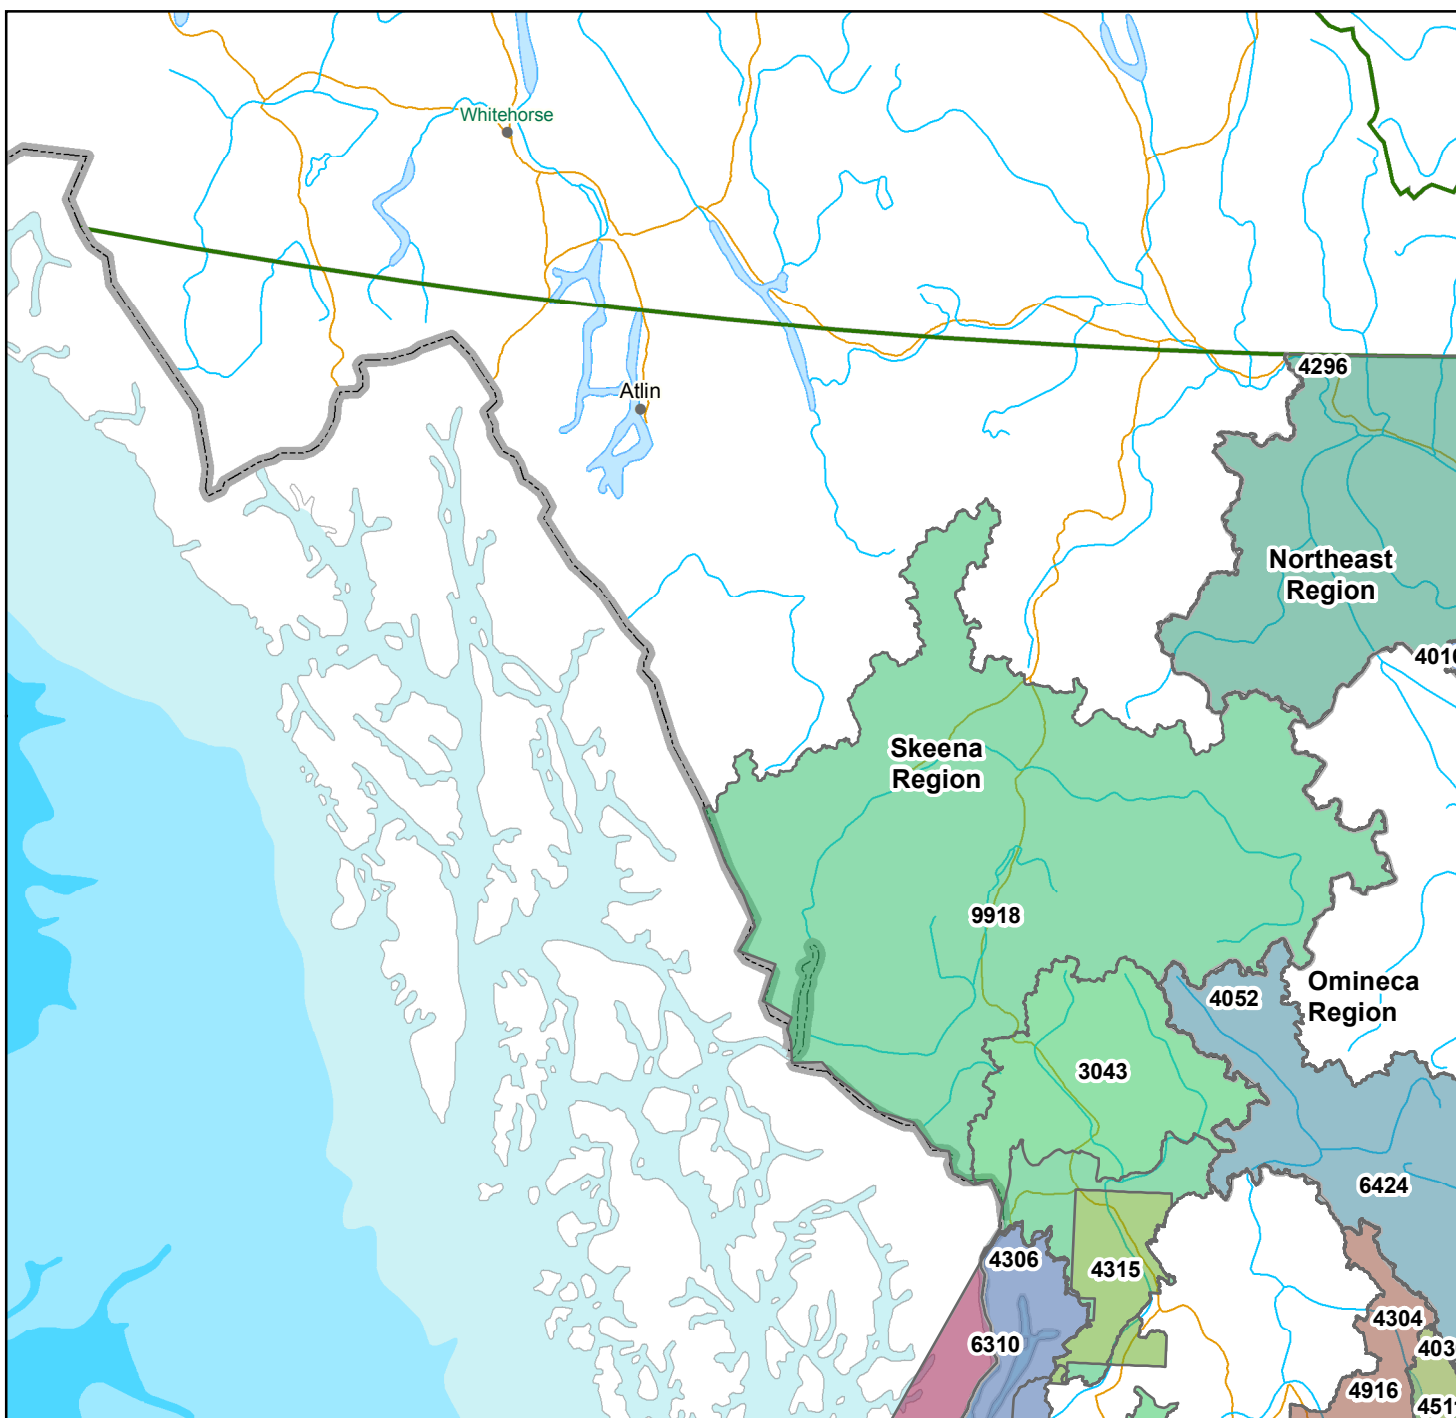

Predictive Ecosystem Mapping (PEM) Projects in the Skeena North MoNRO Region

Legend

- 3043** Business Area Project ID (BAPID)
-  MoNRO Region
-  Major Cities
-  International
-  Provincial
-  State
-  Lake
-  River
-  Major Road

120 km

1:3,900,000
 BC Albers, NAD83
 Map Creation Date: Sep 13 2016