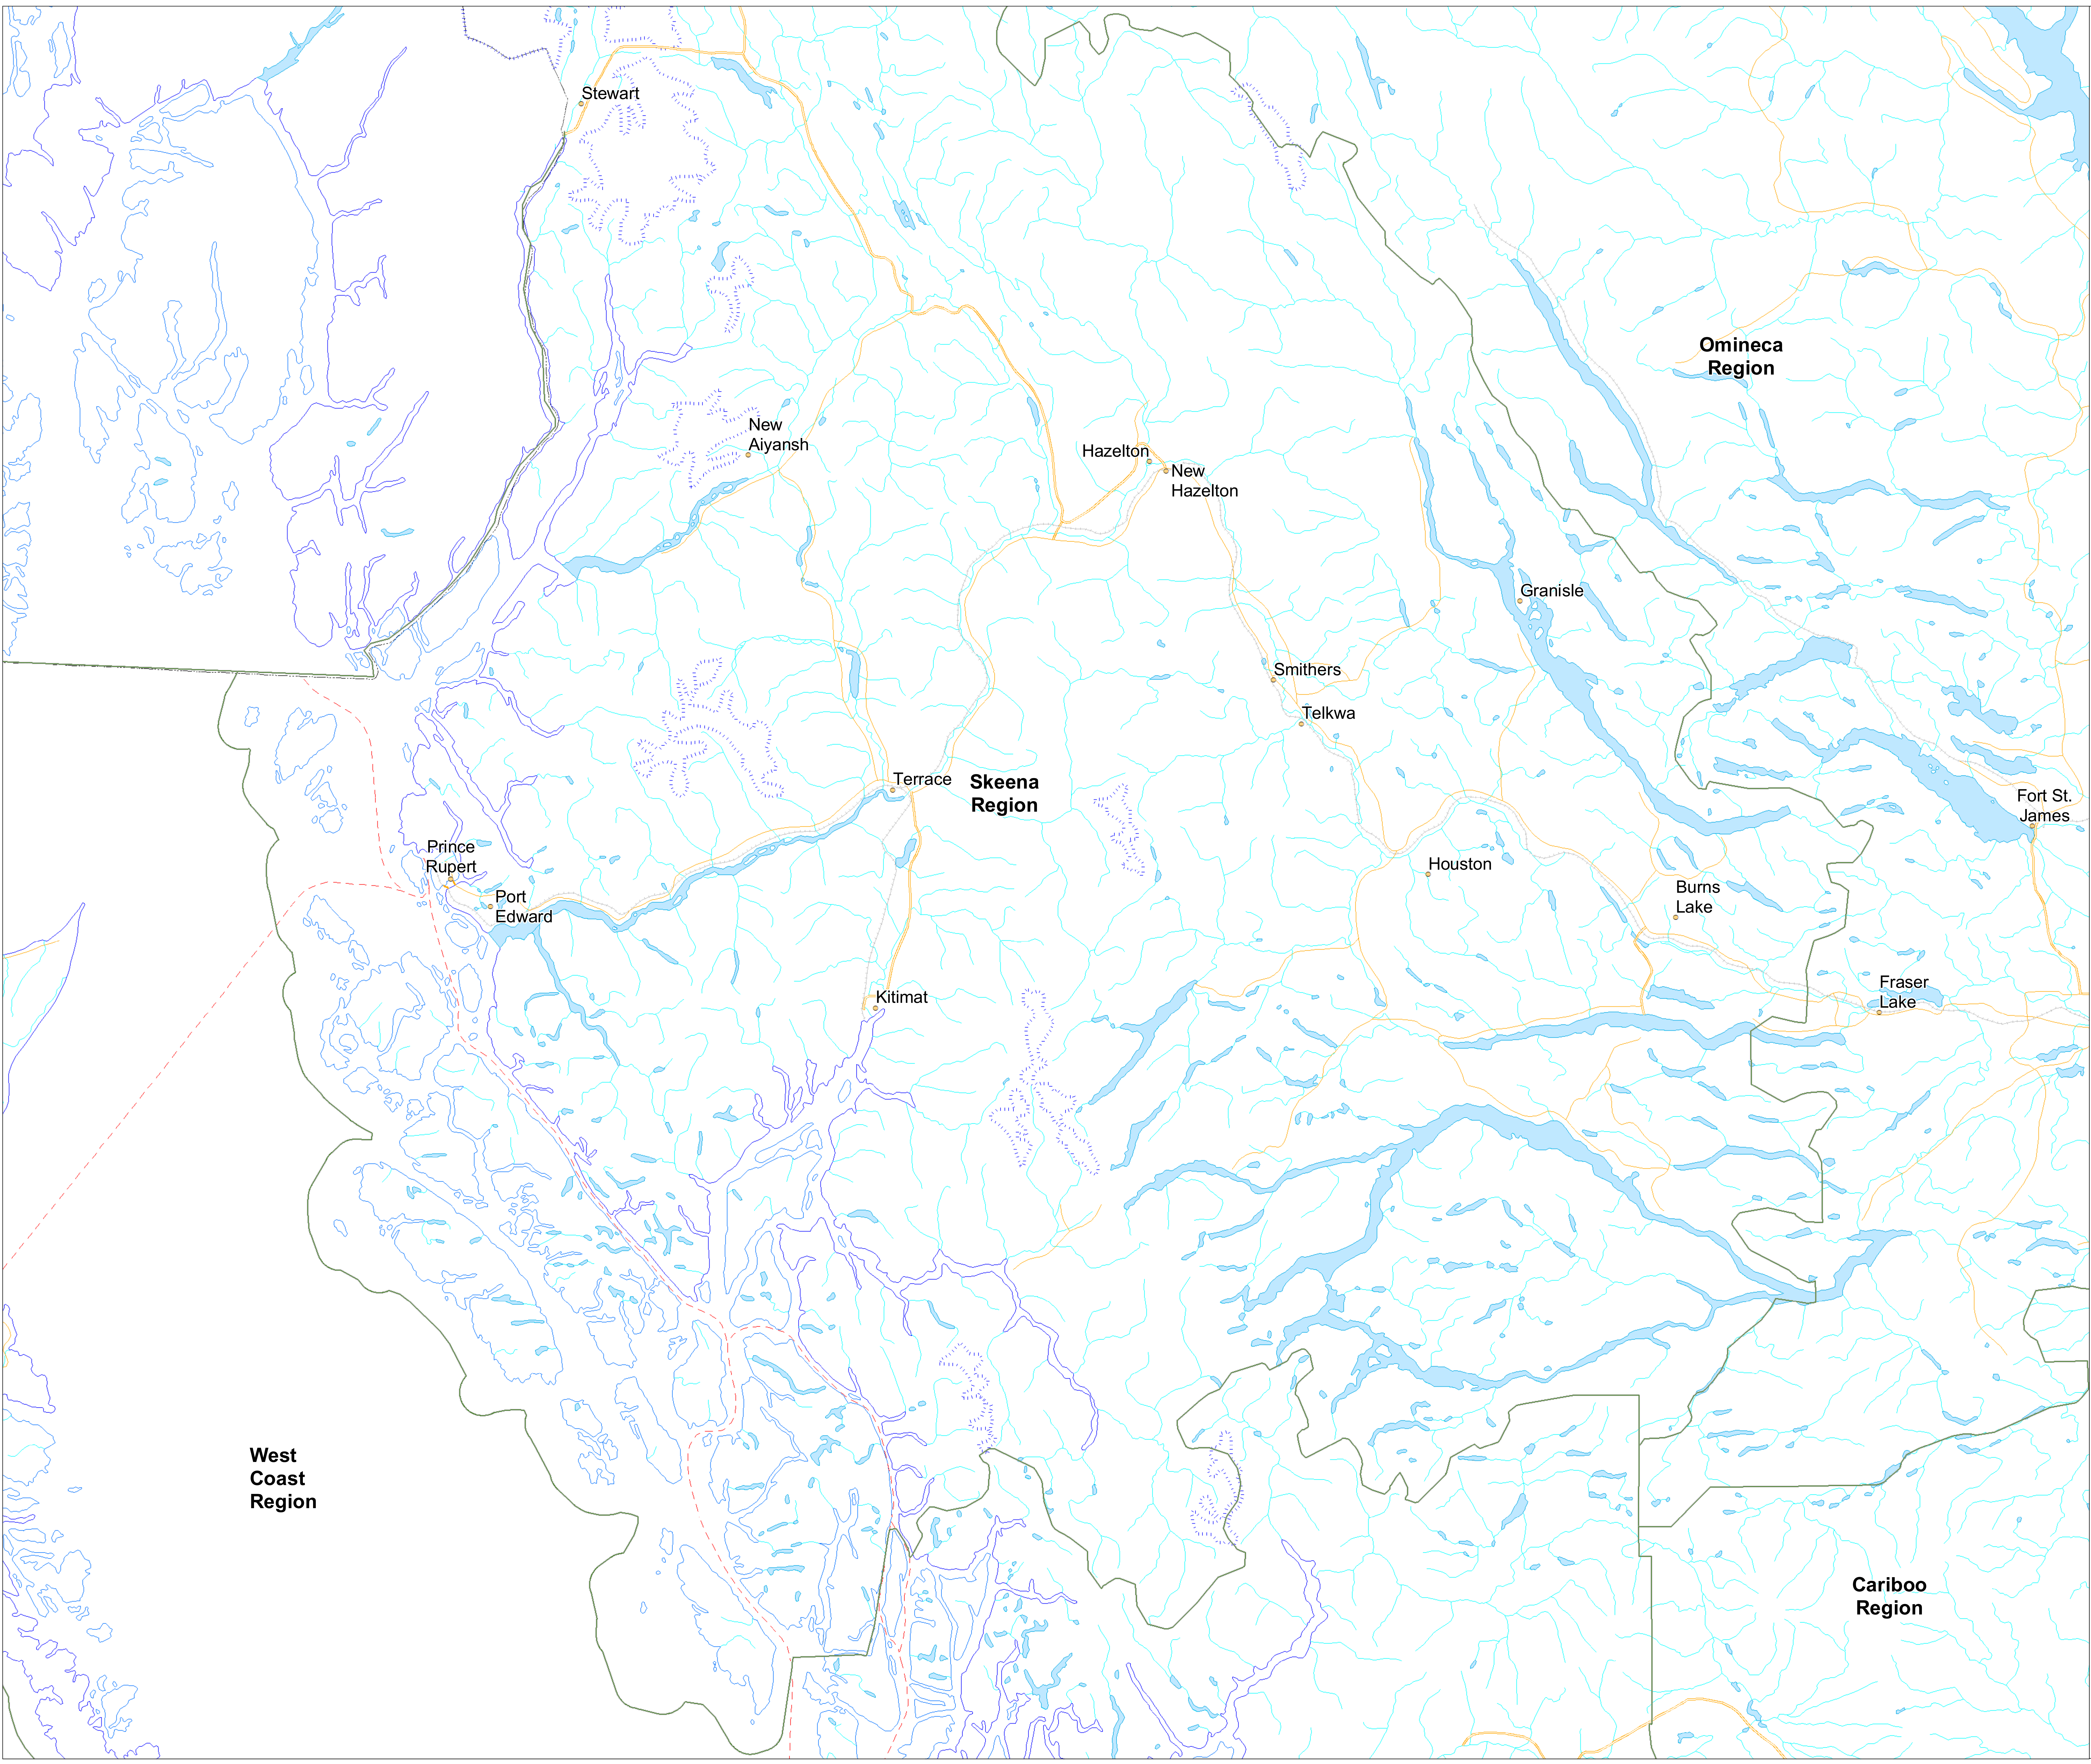

Sensitive Ecosystem Inventory (SEI) Projects in the Skeena South MoNRO Region

- Legend**
- 3043 Business Area Project ID (BAPID)
 - MoNRO Region
 - City or Town
 - - - Ferry Route
 - Road
 - - - Rail Line
 - █ Lake or Large River
 - River or Stream
 - - - Icefield
 - Coastline or Island
 - - - Boundary (International)
 - - - Boundary (Interprovincial)

1:500,000
25 km

BC Albers, NAD83
Map Creation Date: Sep 13 2016