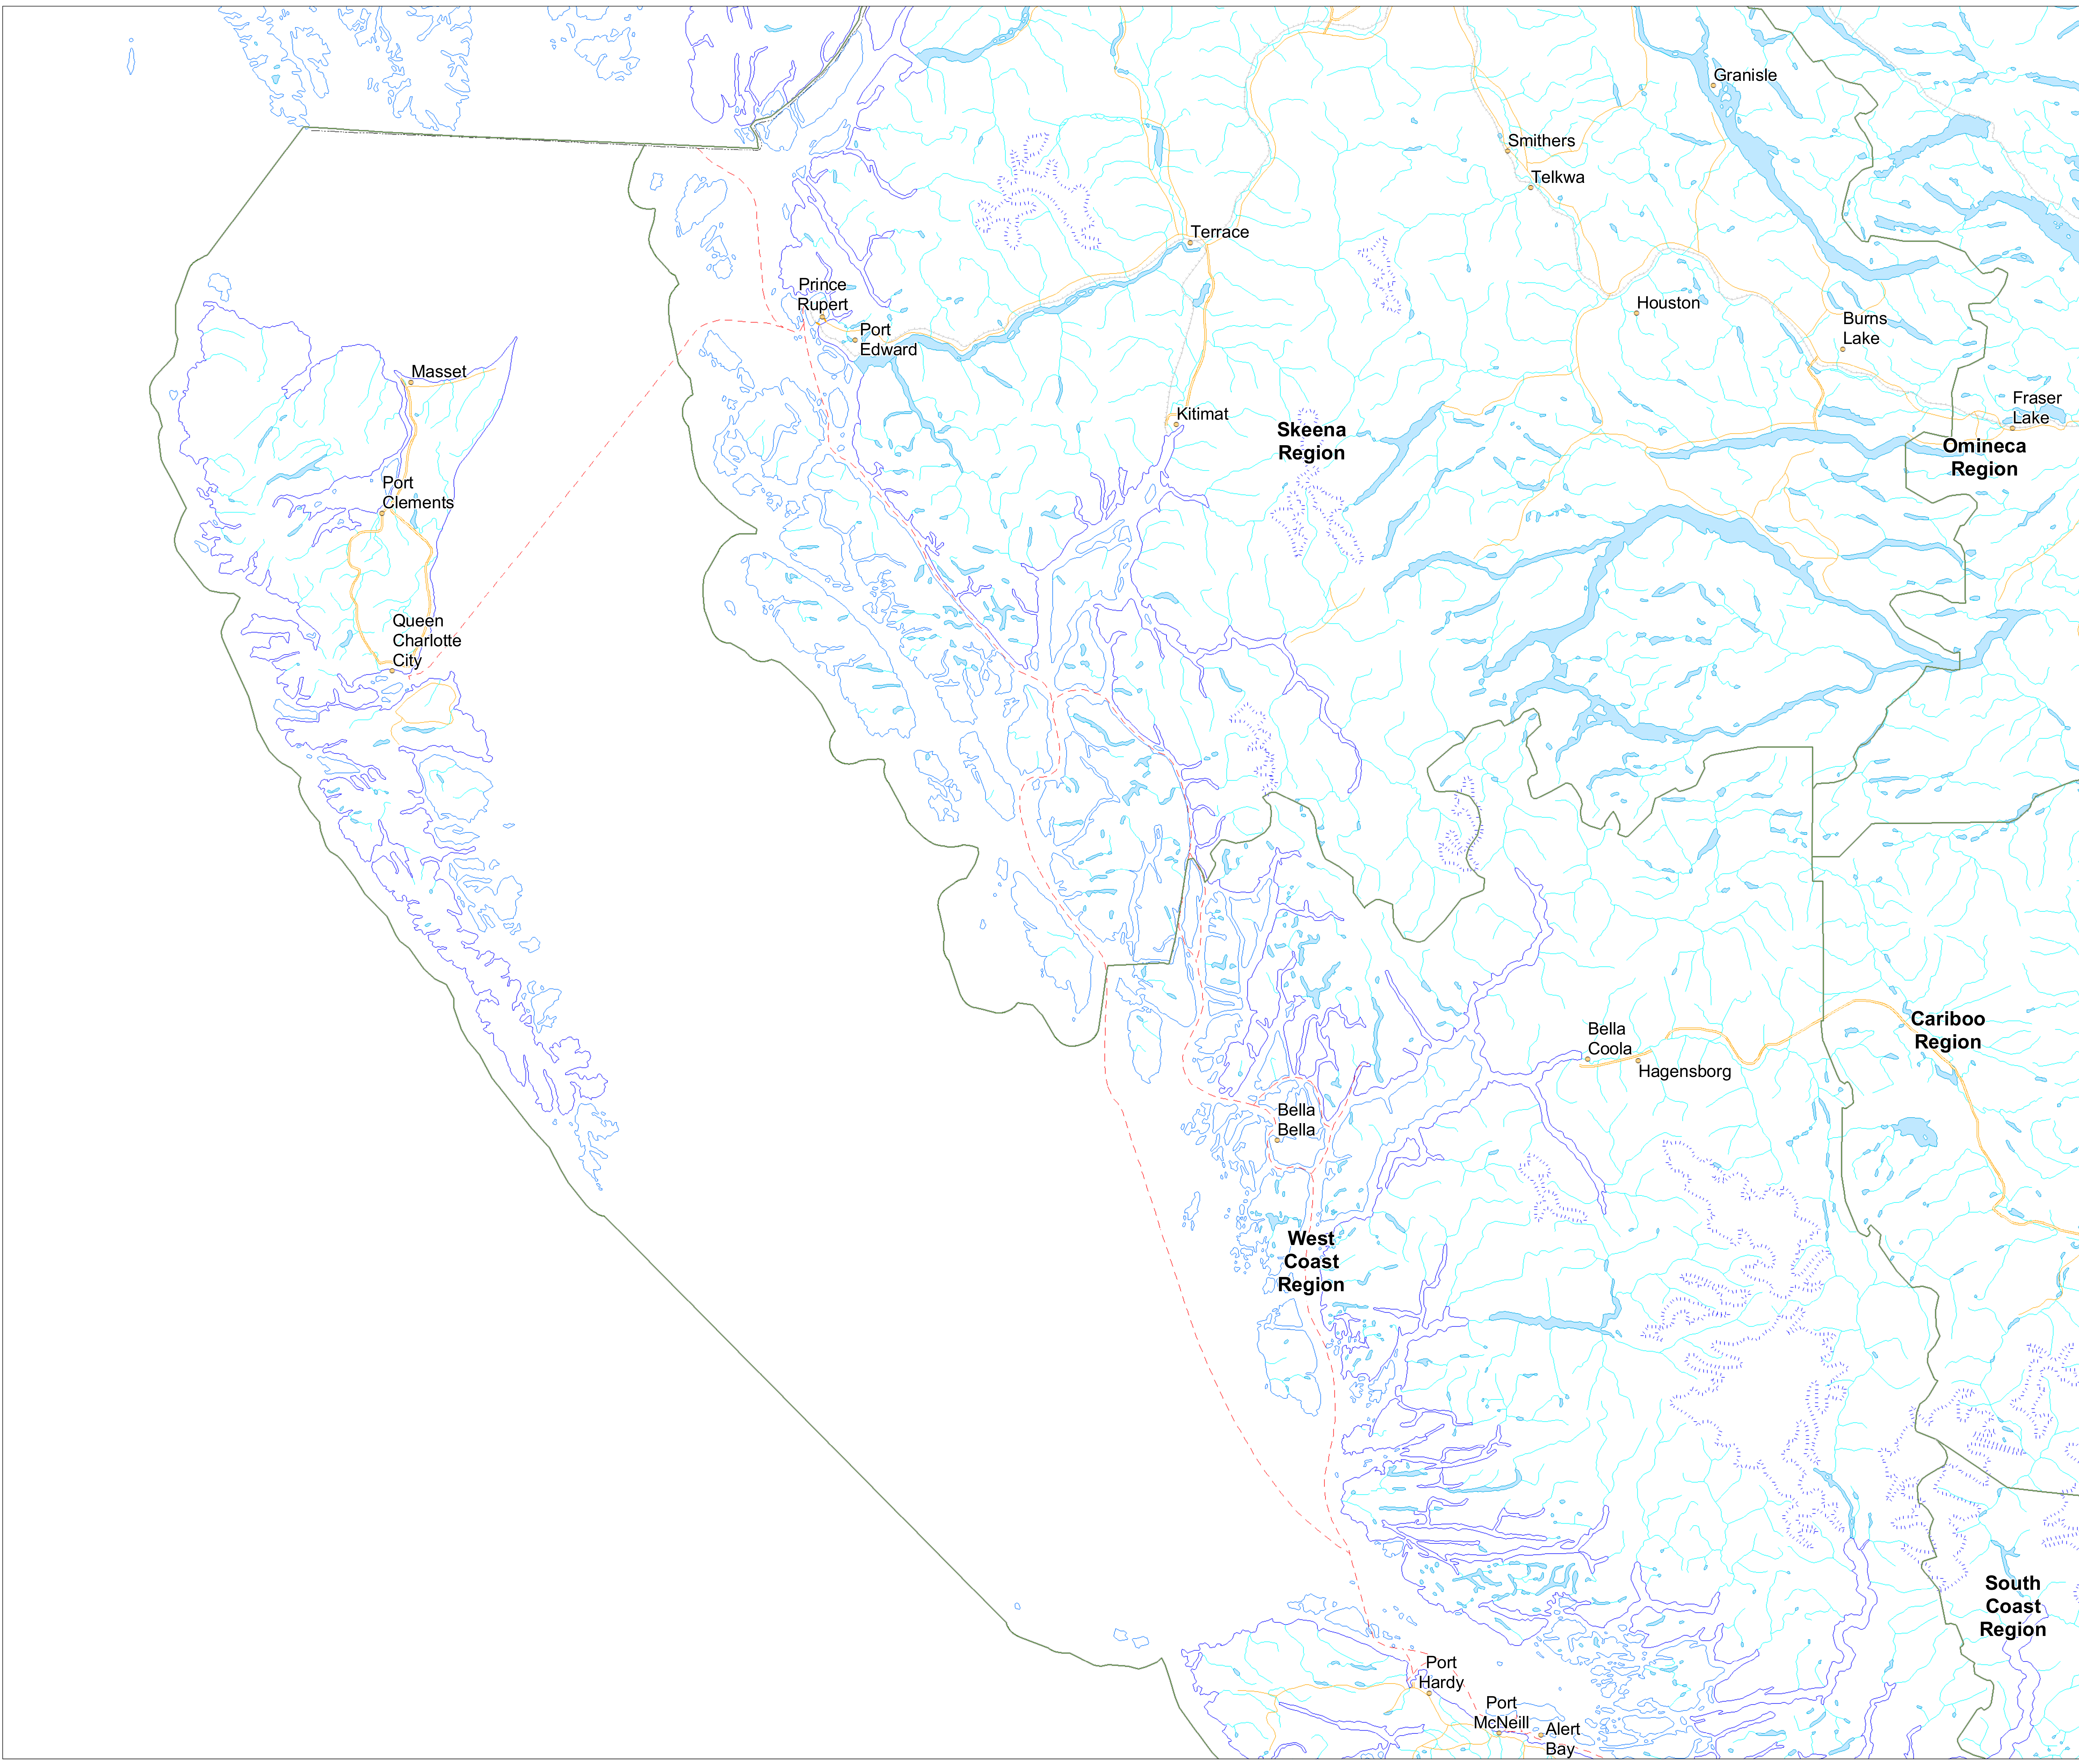

Sensitive Ecosystem Inventory (SEI) Projects in the West Coast North MoNRO Region

- Legend**
- 3043 Business Area Project ID (BAPID)
 - MoNRO Region
 - City or Town
 - Ferry Route
 - Road
 - Rail Line
 - Lake or Large River
 - River or Stream
 - Icefield
 - Coastline or Island
 - Boundary (International)
 - Boundary (Interprovincial)

1:600,000
30 km

BC Albers, NAD83
Map Creation Date: Sep 13 2016