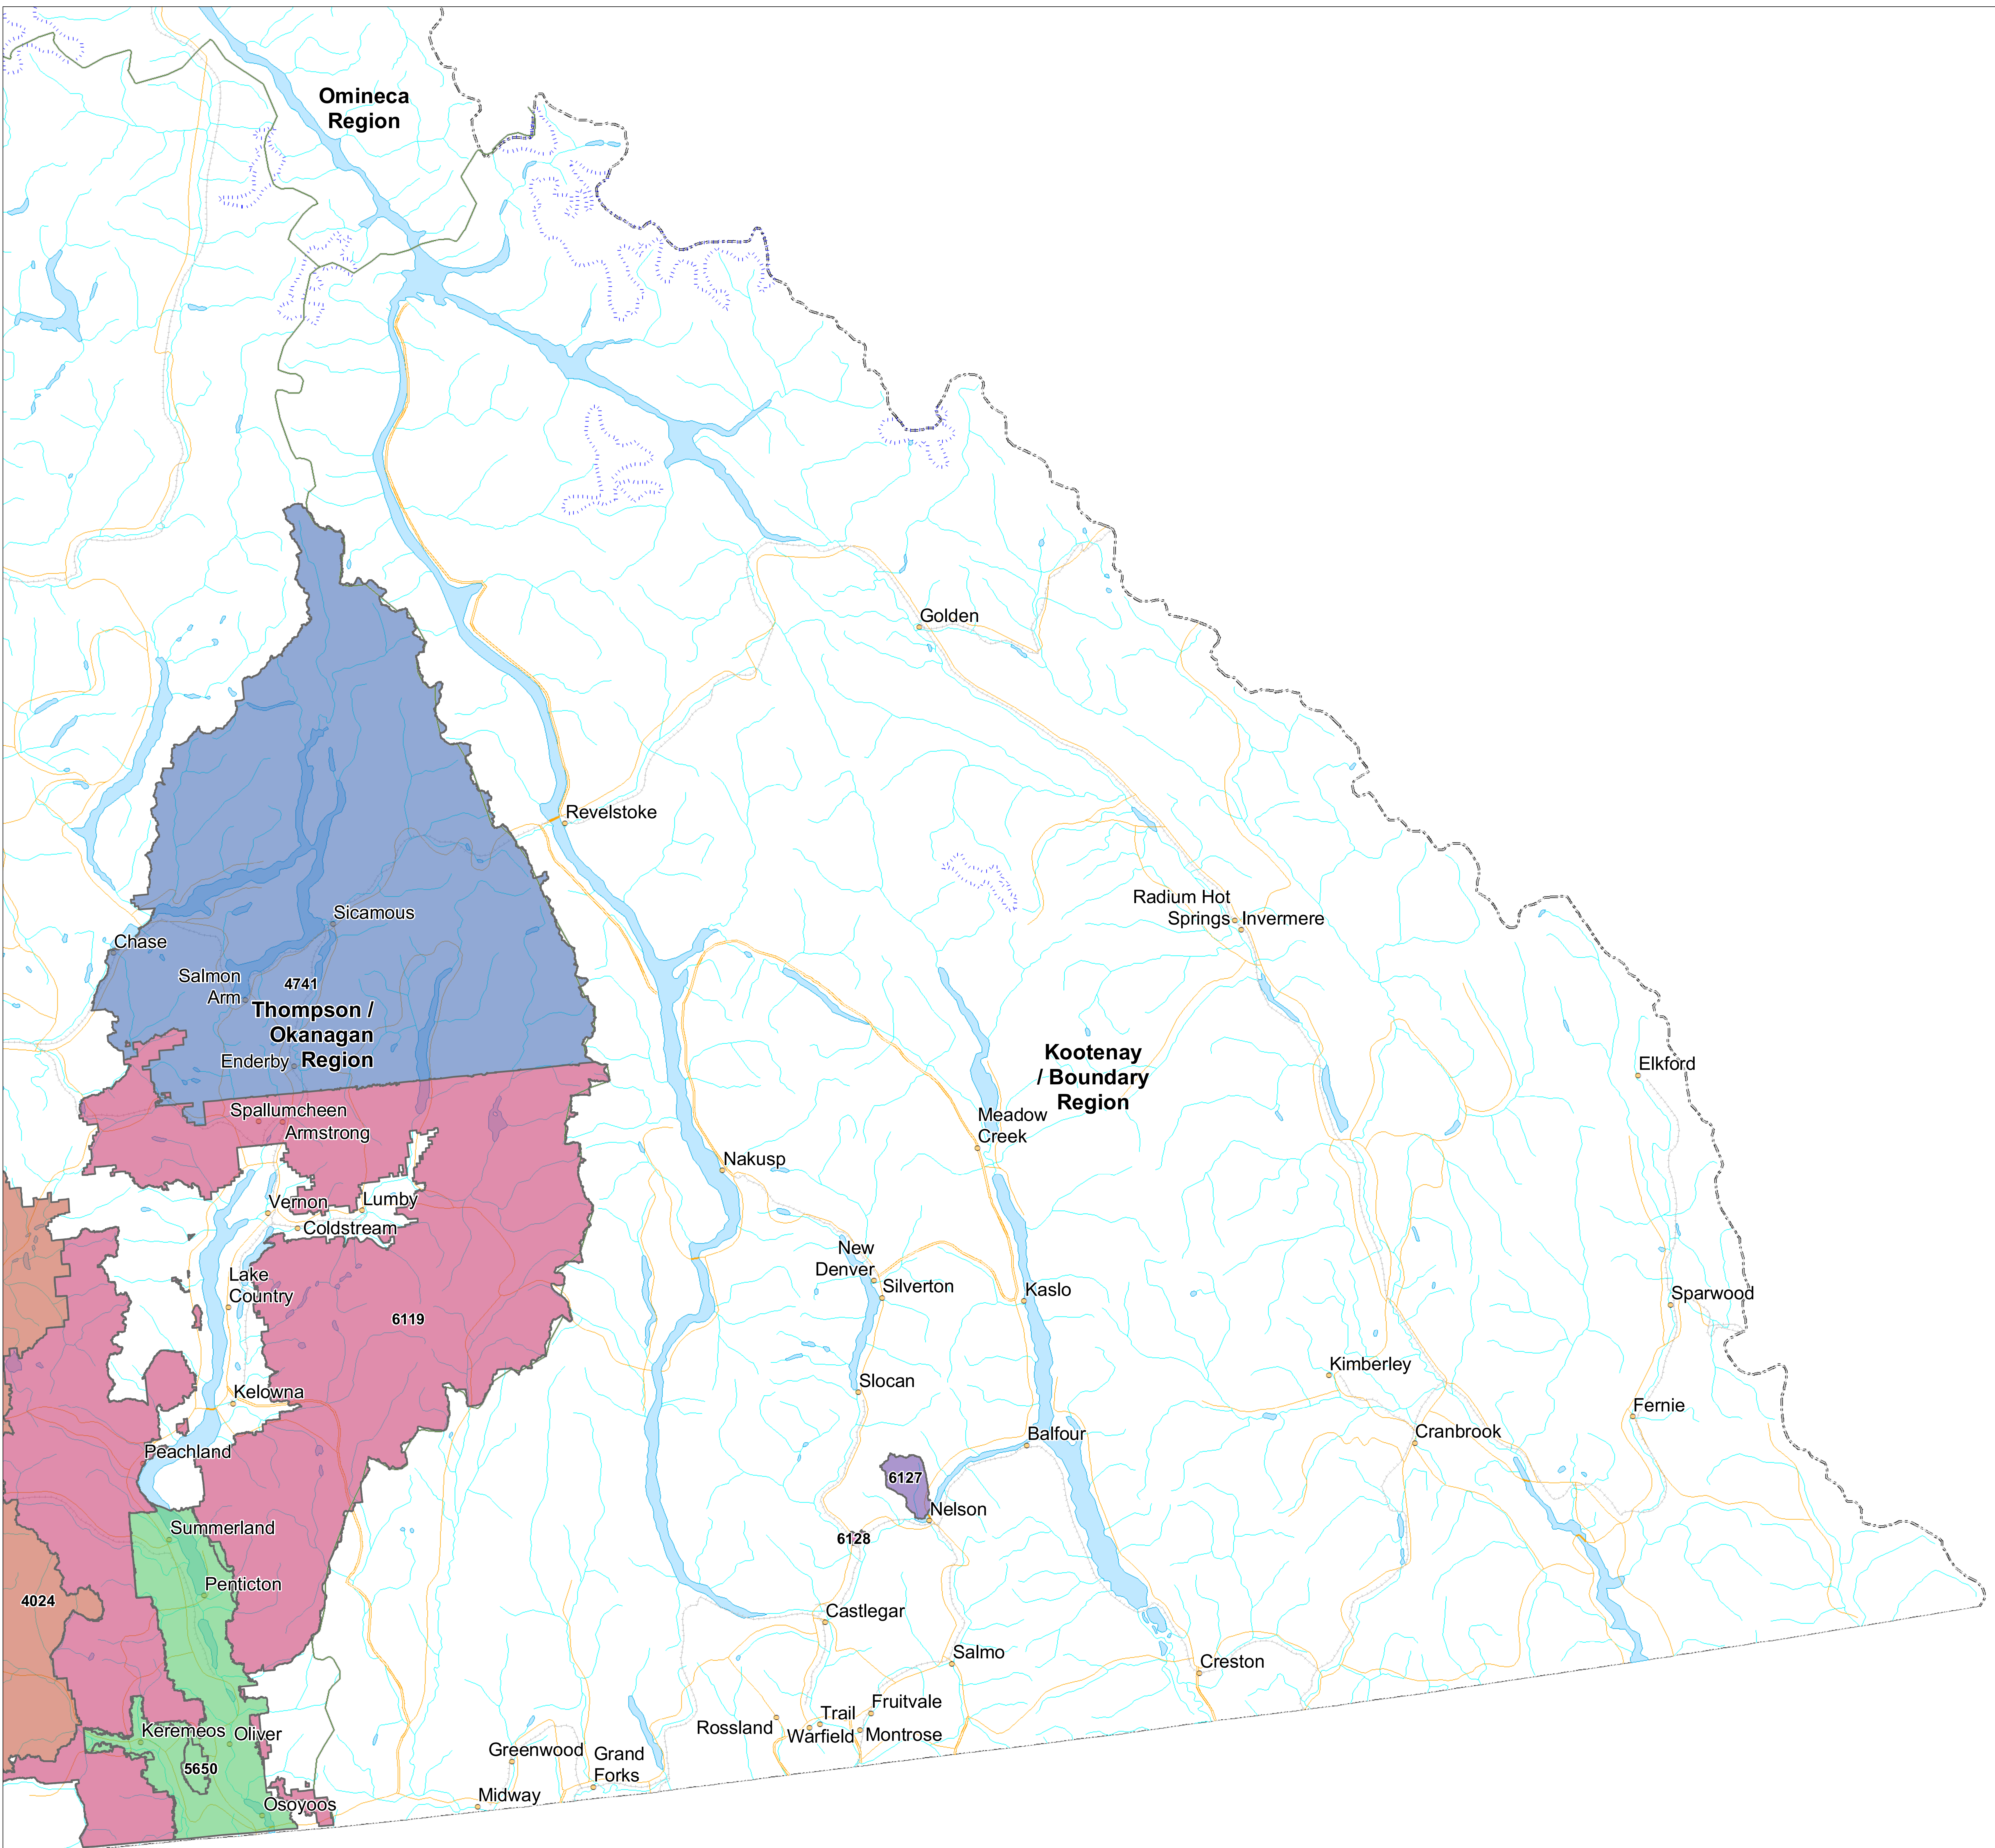

# Bioterrain Mapping (TBT) Projects in the Kootenay/Boundary MoNRO Region

- Legend**
- 3043 Business Area Project ID (BAPID)
  - MoNRO Region
  - City or Town
  - Ferry Route
  - Road
  - Rail Line
  - Lake or Large River
  - River or Stream
  - Icefield
  - Coastline or Island
  - Boundary (International)
  - Boundary (Interprovincial)

1:500,000  
25 km

BC Albers, NAD83  
Map Creation Date: Jan 24 2014