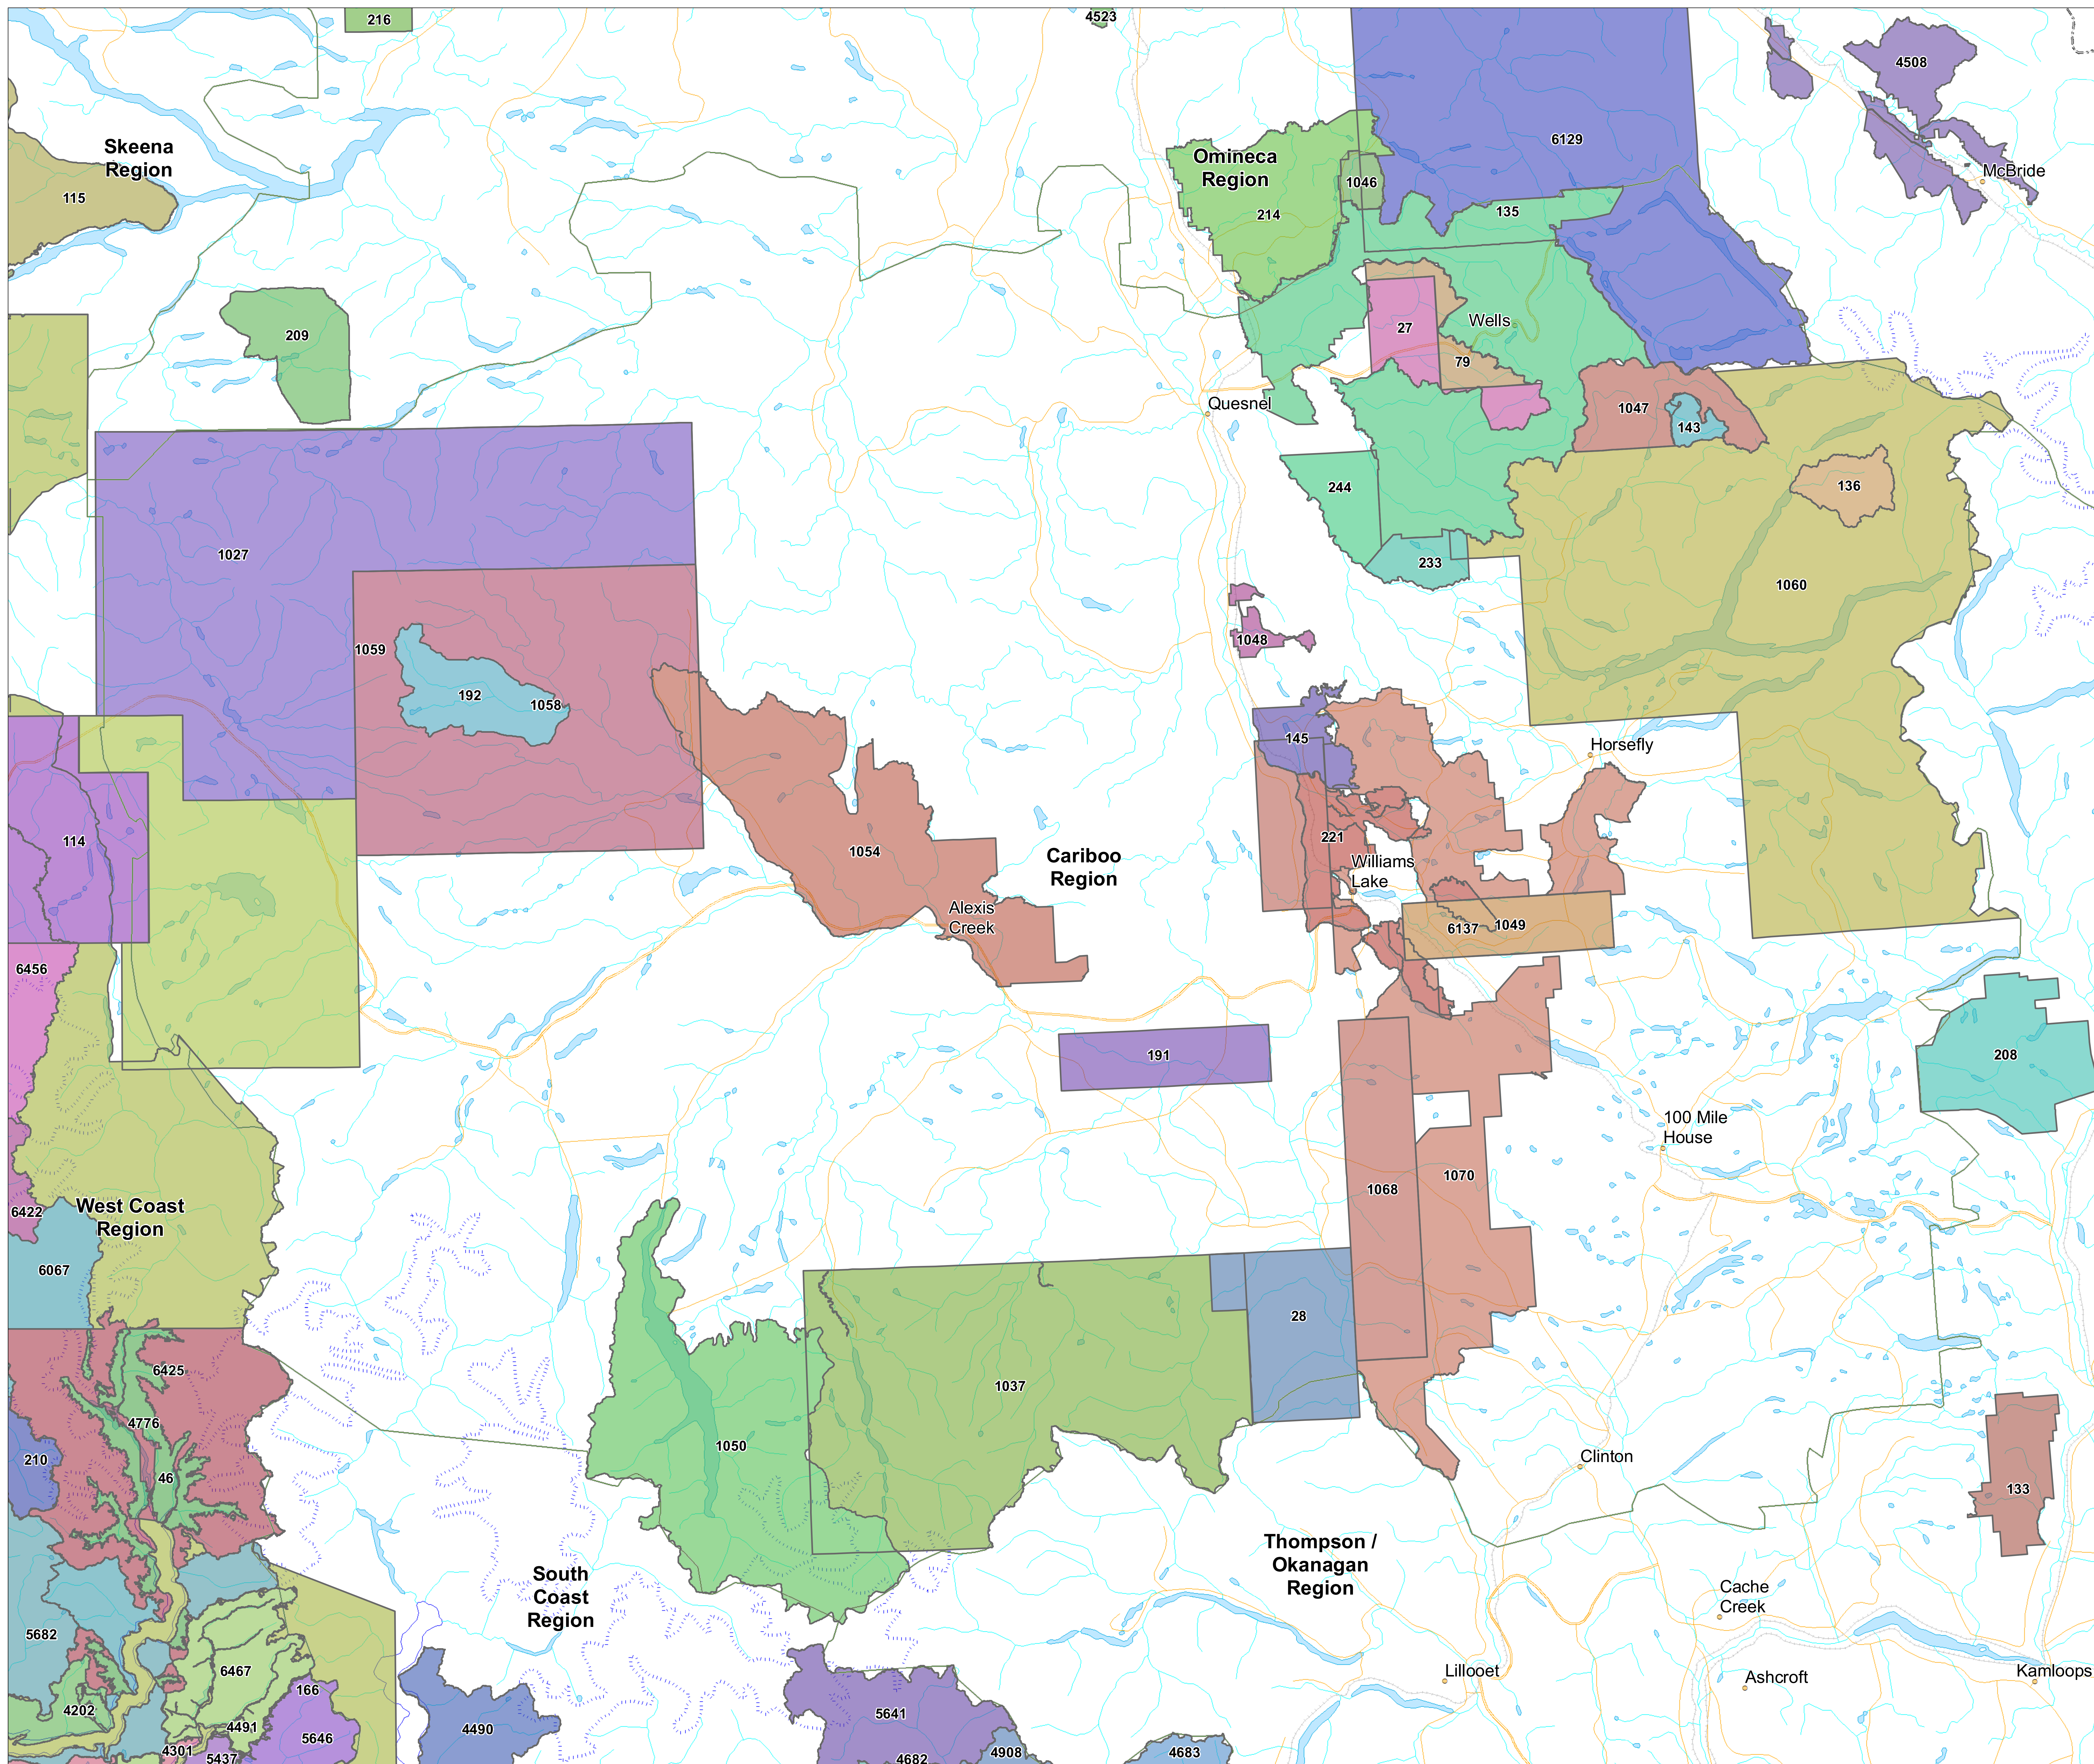

# Terrestrial Ecosystem Mapping (TEM) Projects in the Cariboo MoNRO Region

- Legend**
- 3043 Business Area Project ID (BAPID)
  - MoNRO Region
  - City or Town
  - Ferry Route
  - Road
  - Rail Line
  - Lake or Large River
  - River or Stream
  - Icefield
  - Coastline or Island
  - Boundary (International)
  - Boundary (Interprovincial)

1:400,000  
 20 km  
 BC Albers, NAD83  
 Map Creation Date: Sep 13 2016