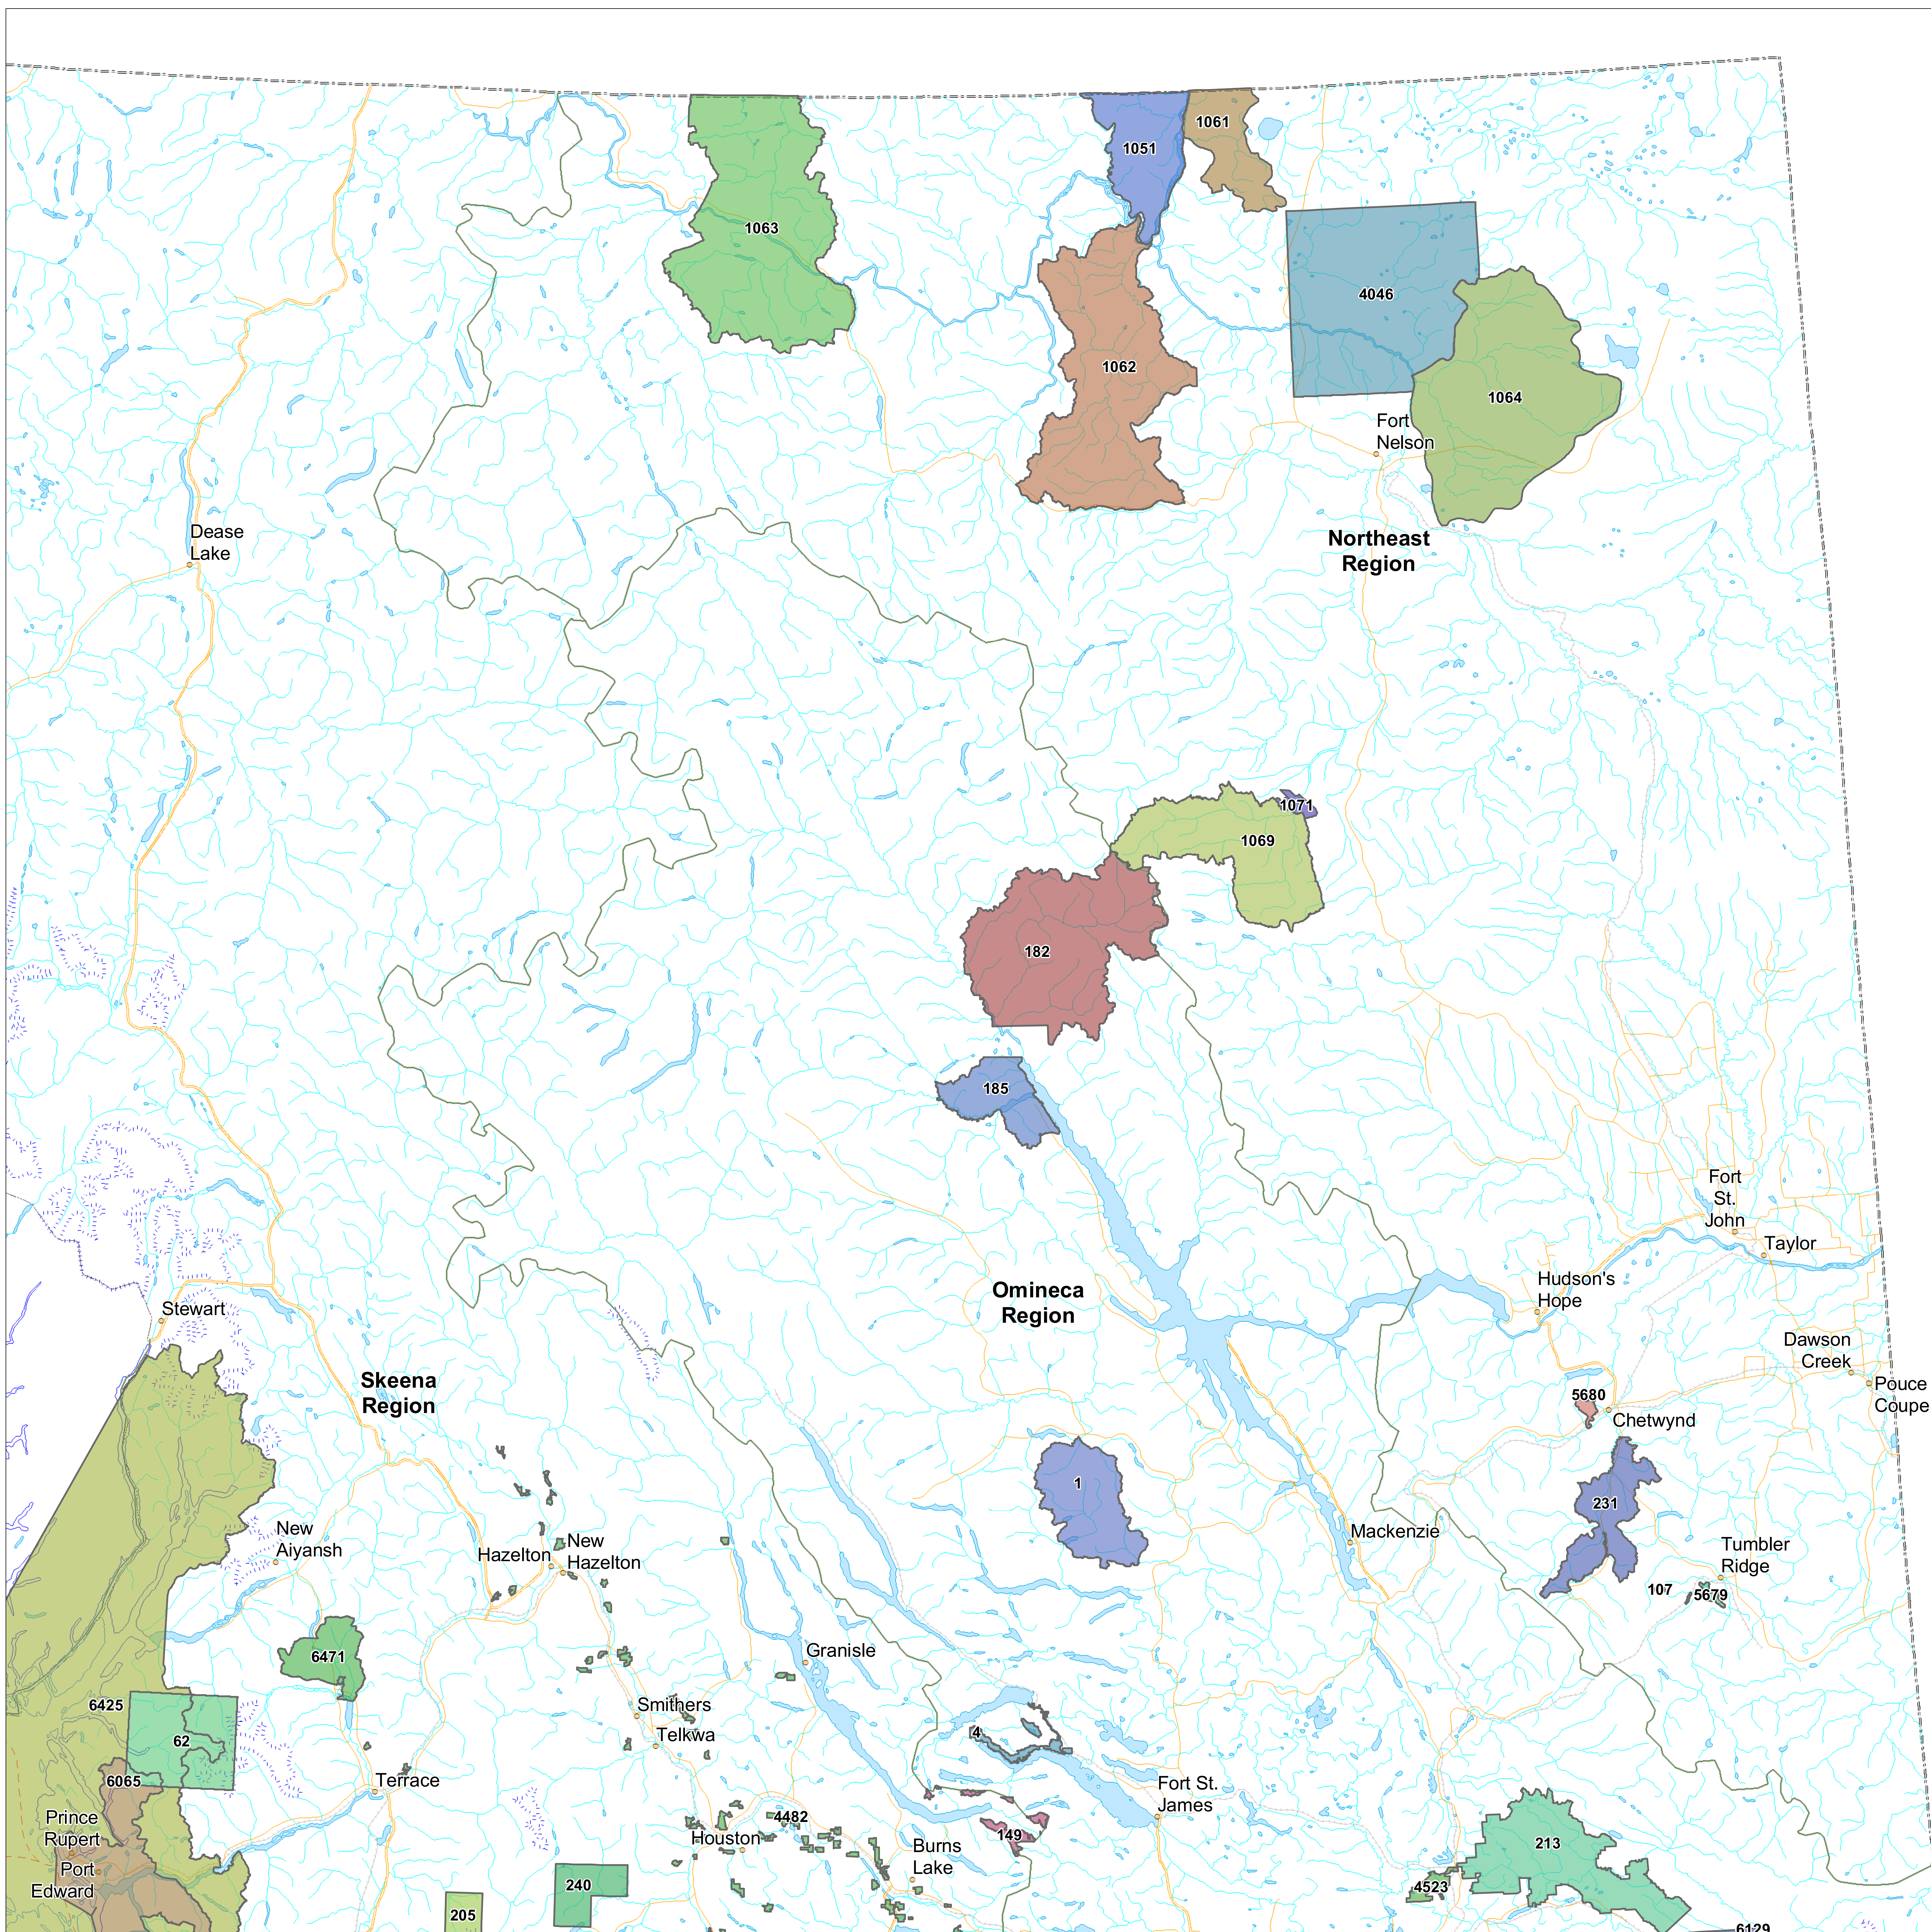

Terrestrial Ecosystem Mapping (TEM) Projects in the Northeast MoNRO Region

- Legend**
- 3043 Business Area Project ID (BAPID)
 - MoNRO Region
 - City or Town
 - Ferry Route
 - Road
 - Rail Line
 - Lake or Large River
 - River or Stream
 - Icefield
 - Coastline or Island
 - Boundary (International)
 - Boundary (Interprovincial)

1:800,000
 40 km
 BC Albers, NAD83
 Map Creation Date: Sep 13 2016