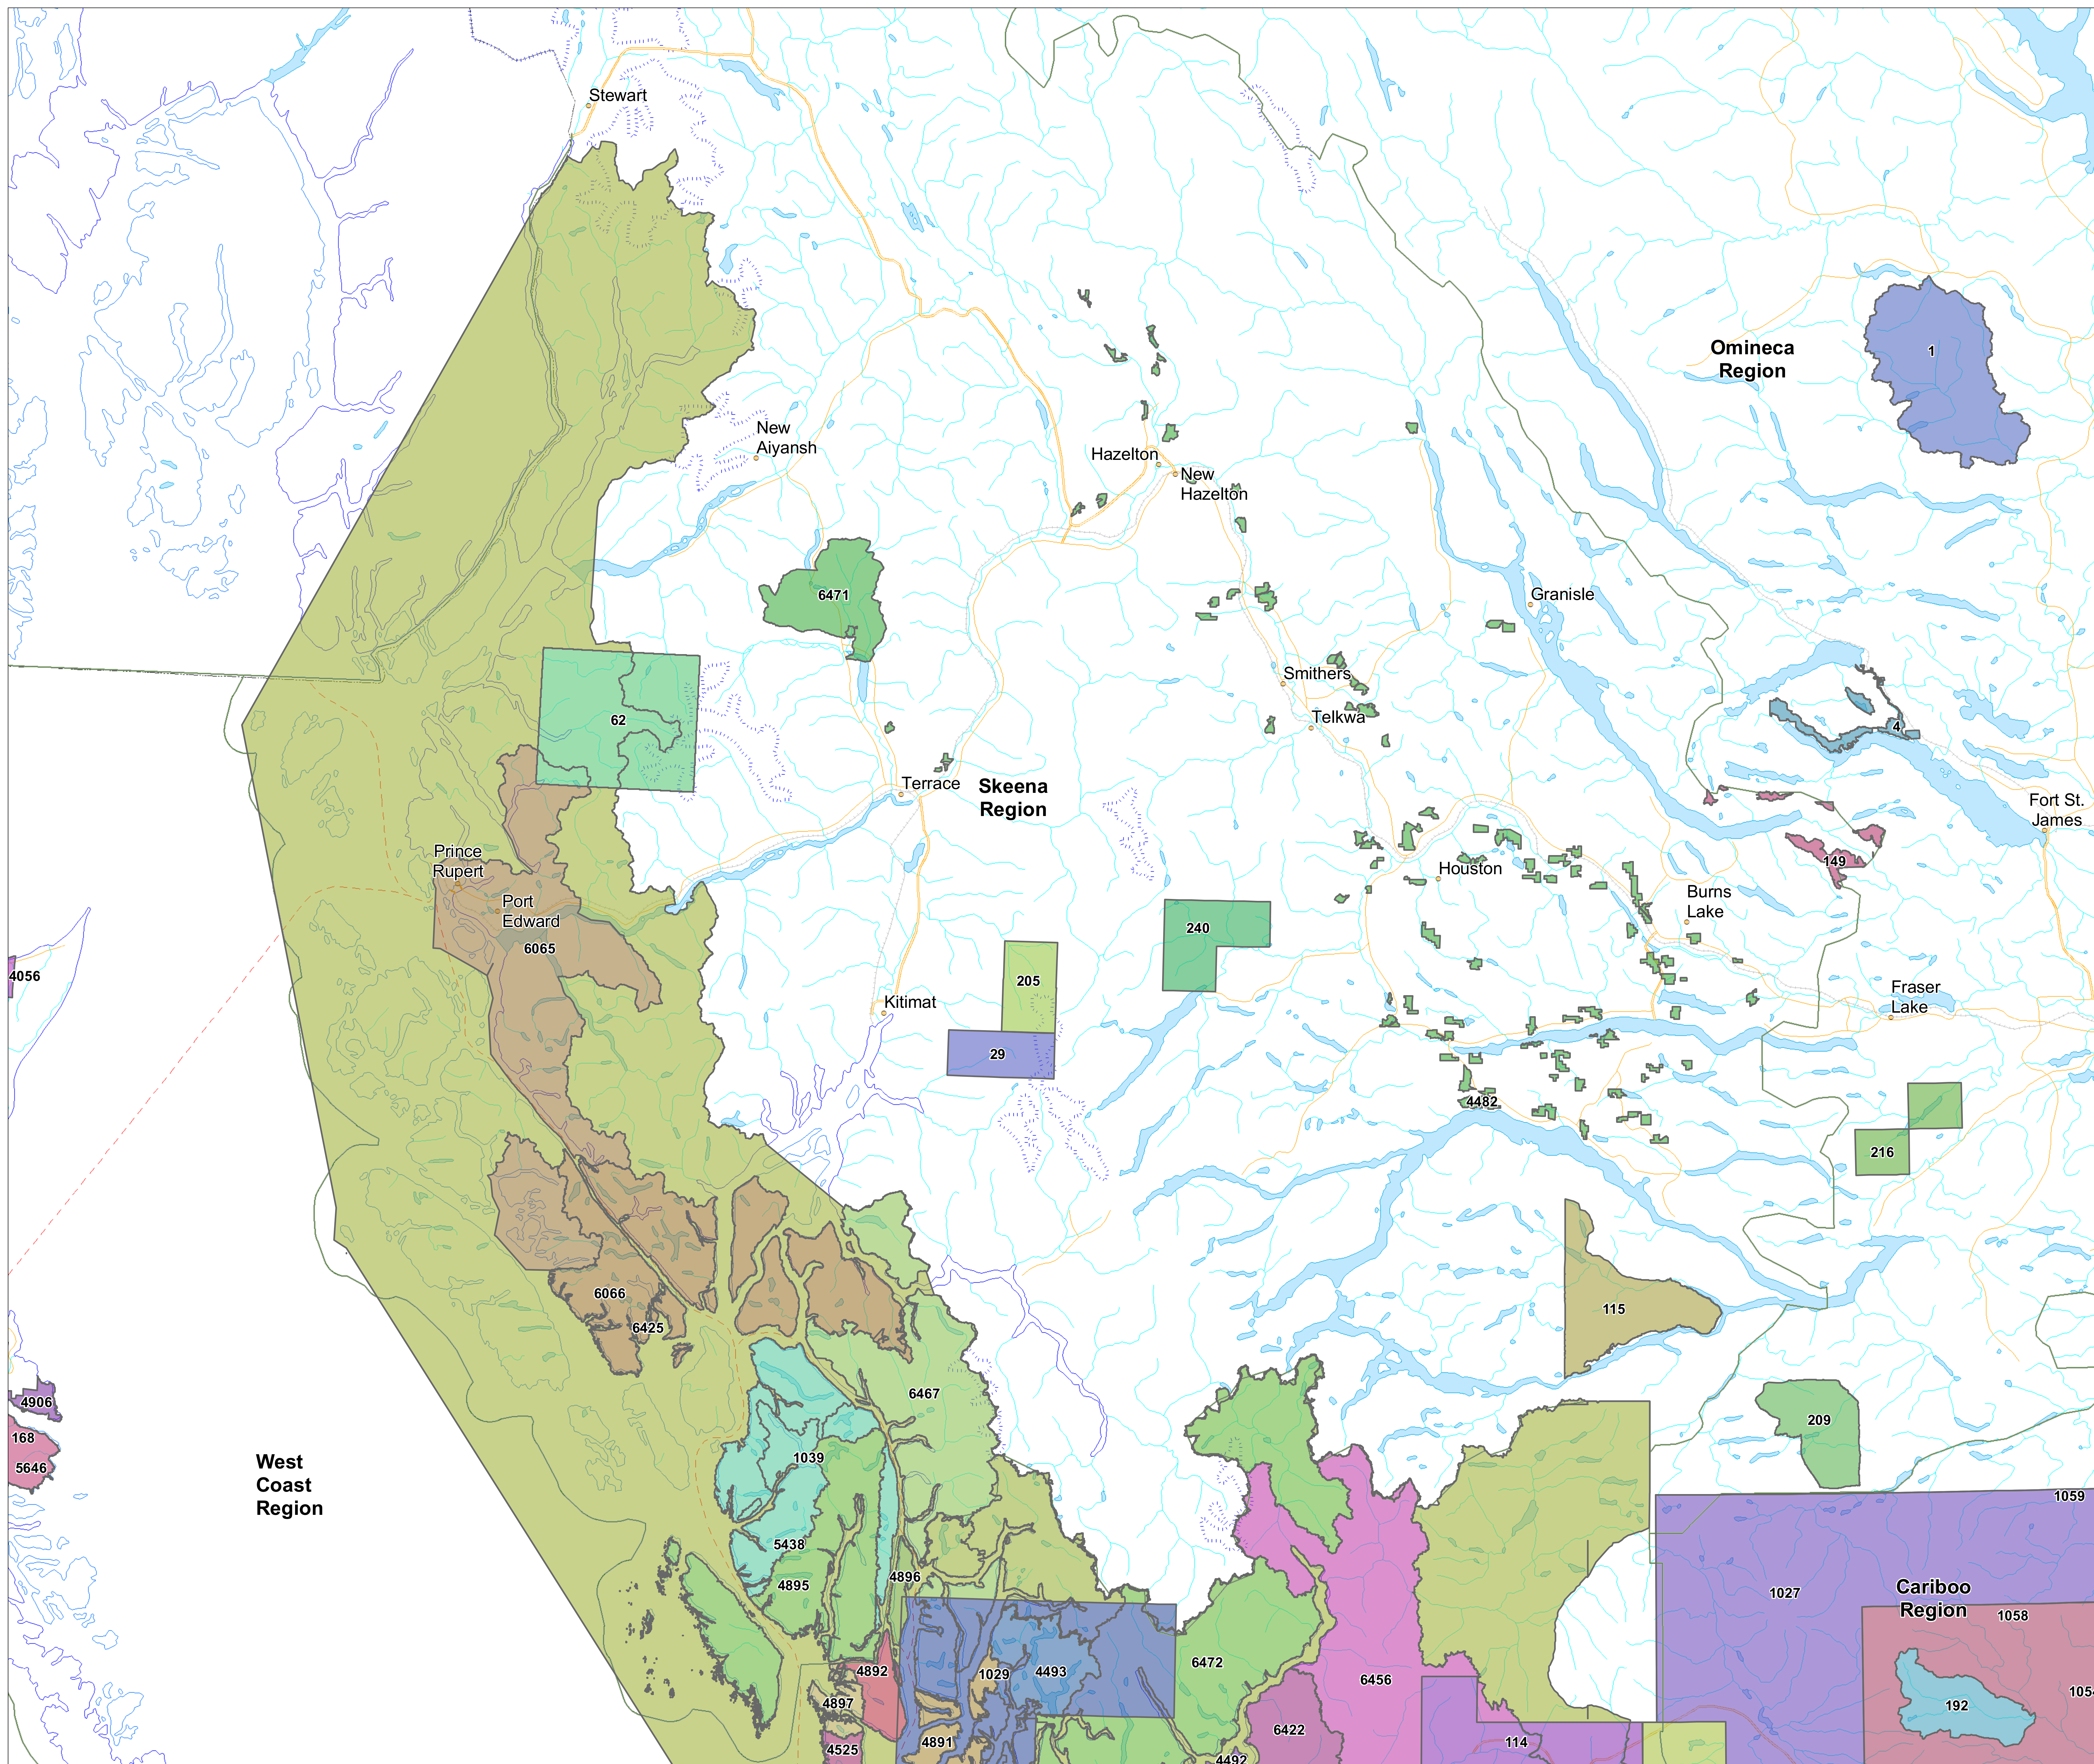

# Terrestrial Ecosystem Mapping (TEM) Projects in the Skeena South MoNRO Region

- Legend**
- 3043 Business Area Project ID (BAPID)
  - MoNRO Region
  - City or Town
  - Ferry Route
  - Road
  - Rail Line
  - Lake or Large River
  - River or Stream
  - Icefield
  - Coastline or Island
  - Boundary (International)
  - Boundary (Interprovincial)

1:500,000  
 25 km  
 BC Albers, NAD83  
 Map Creation Date: Sep 13 2016