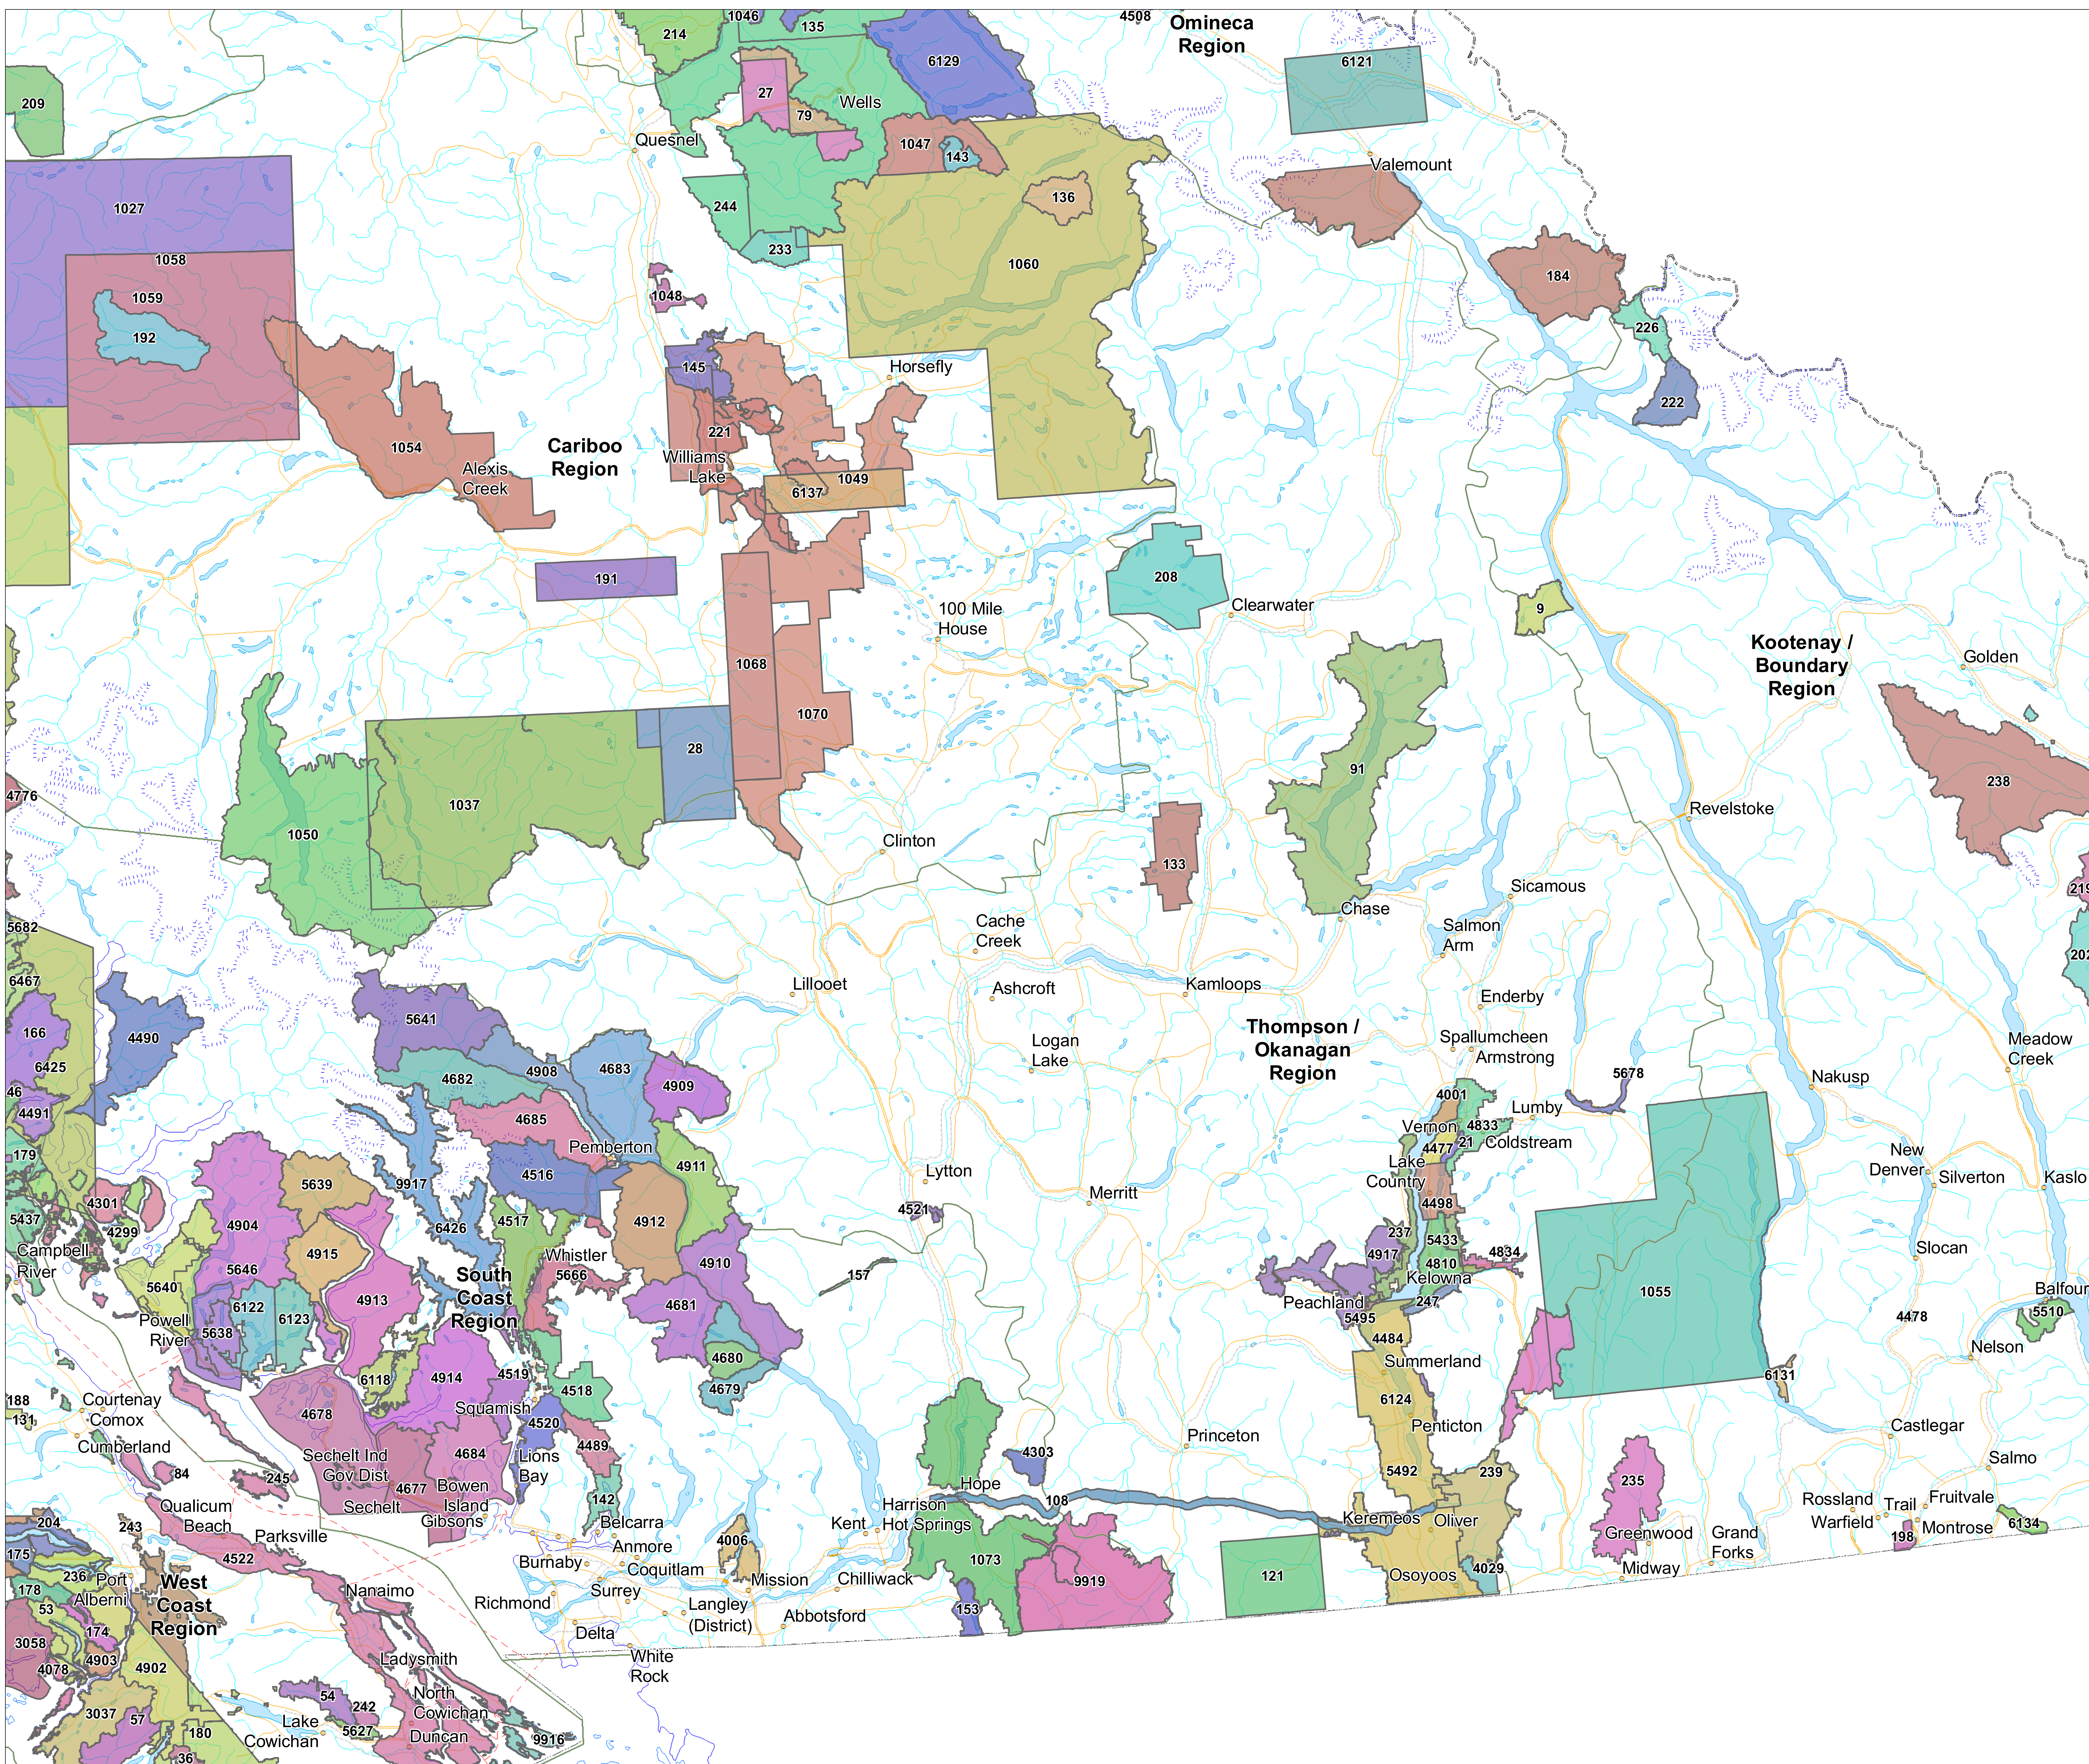

Terrestrial Ecosystem Mapping (TEM) Projects in the Thompson/Okanagan MoNRO Region

- Legend**
- 3043 Business Area Project ID (BAPID)
 - MoNRO Region
 - City or Town
 - Ferry Route
 - Road
 - Rail Line
 - Lake or Large River
 - River or Stream
 - Icefield
 - Coastline or Island
 - Boundary (International)
 - Boundary (Interprovincial)

1:600,000
 30 km
 BC Albers, NAD83
 Map Creation Date: Sep 13 2016