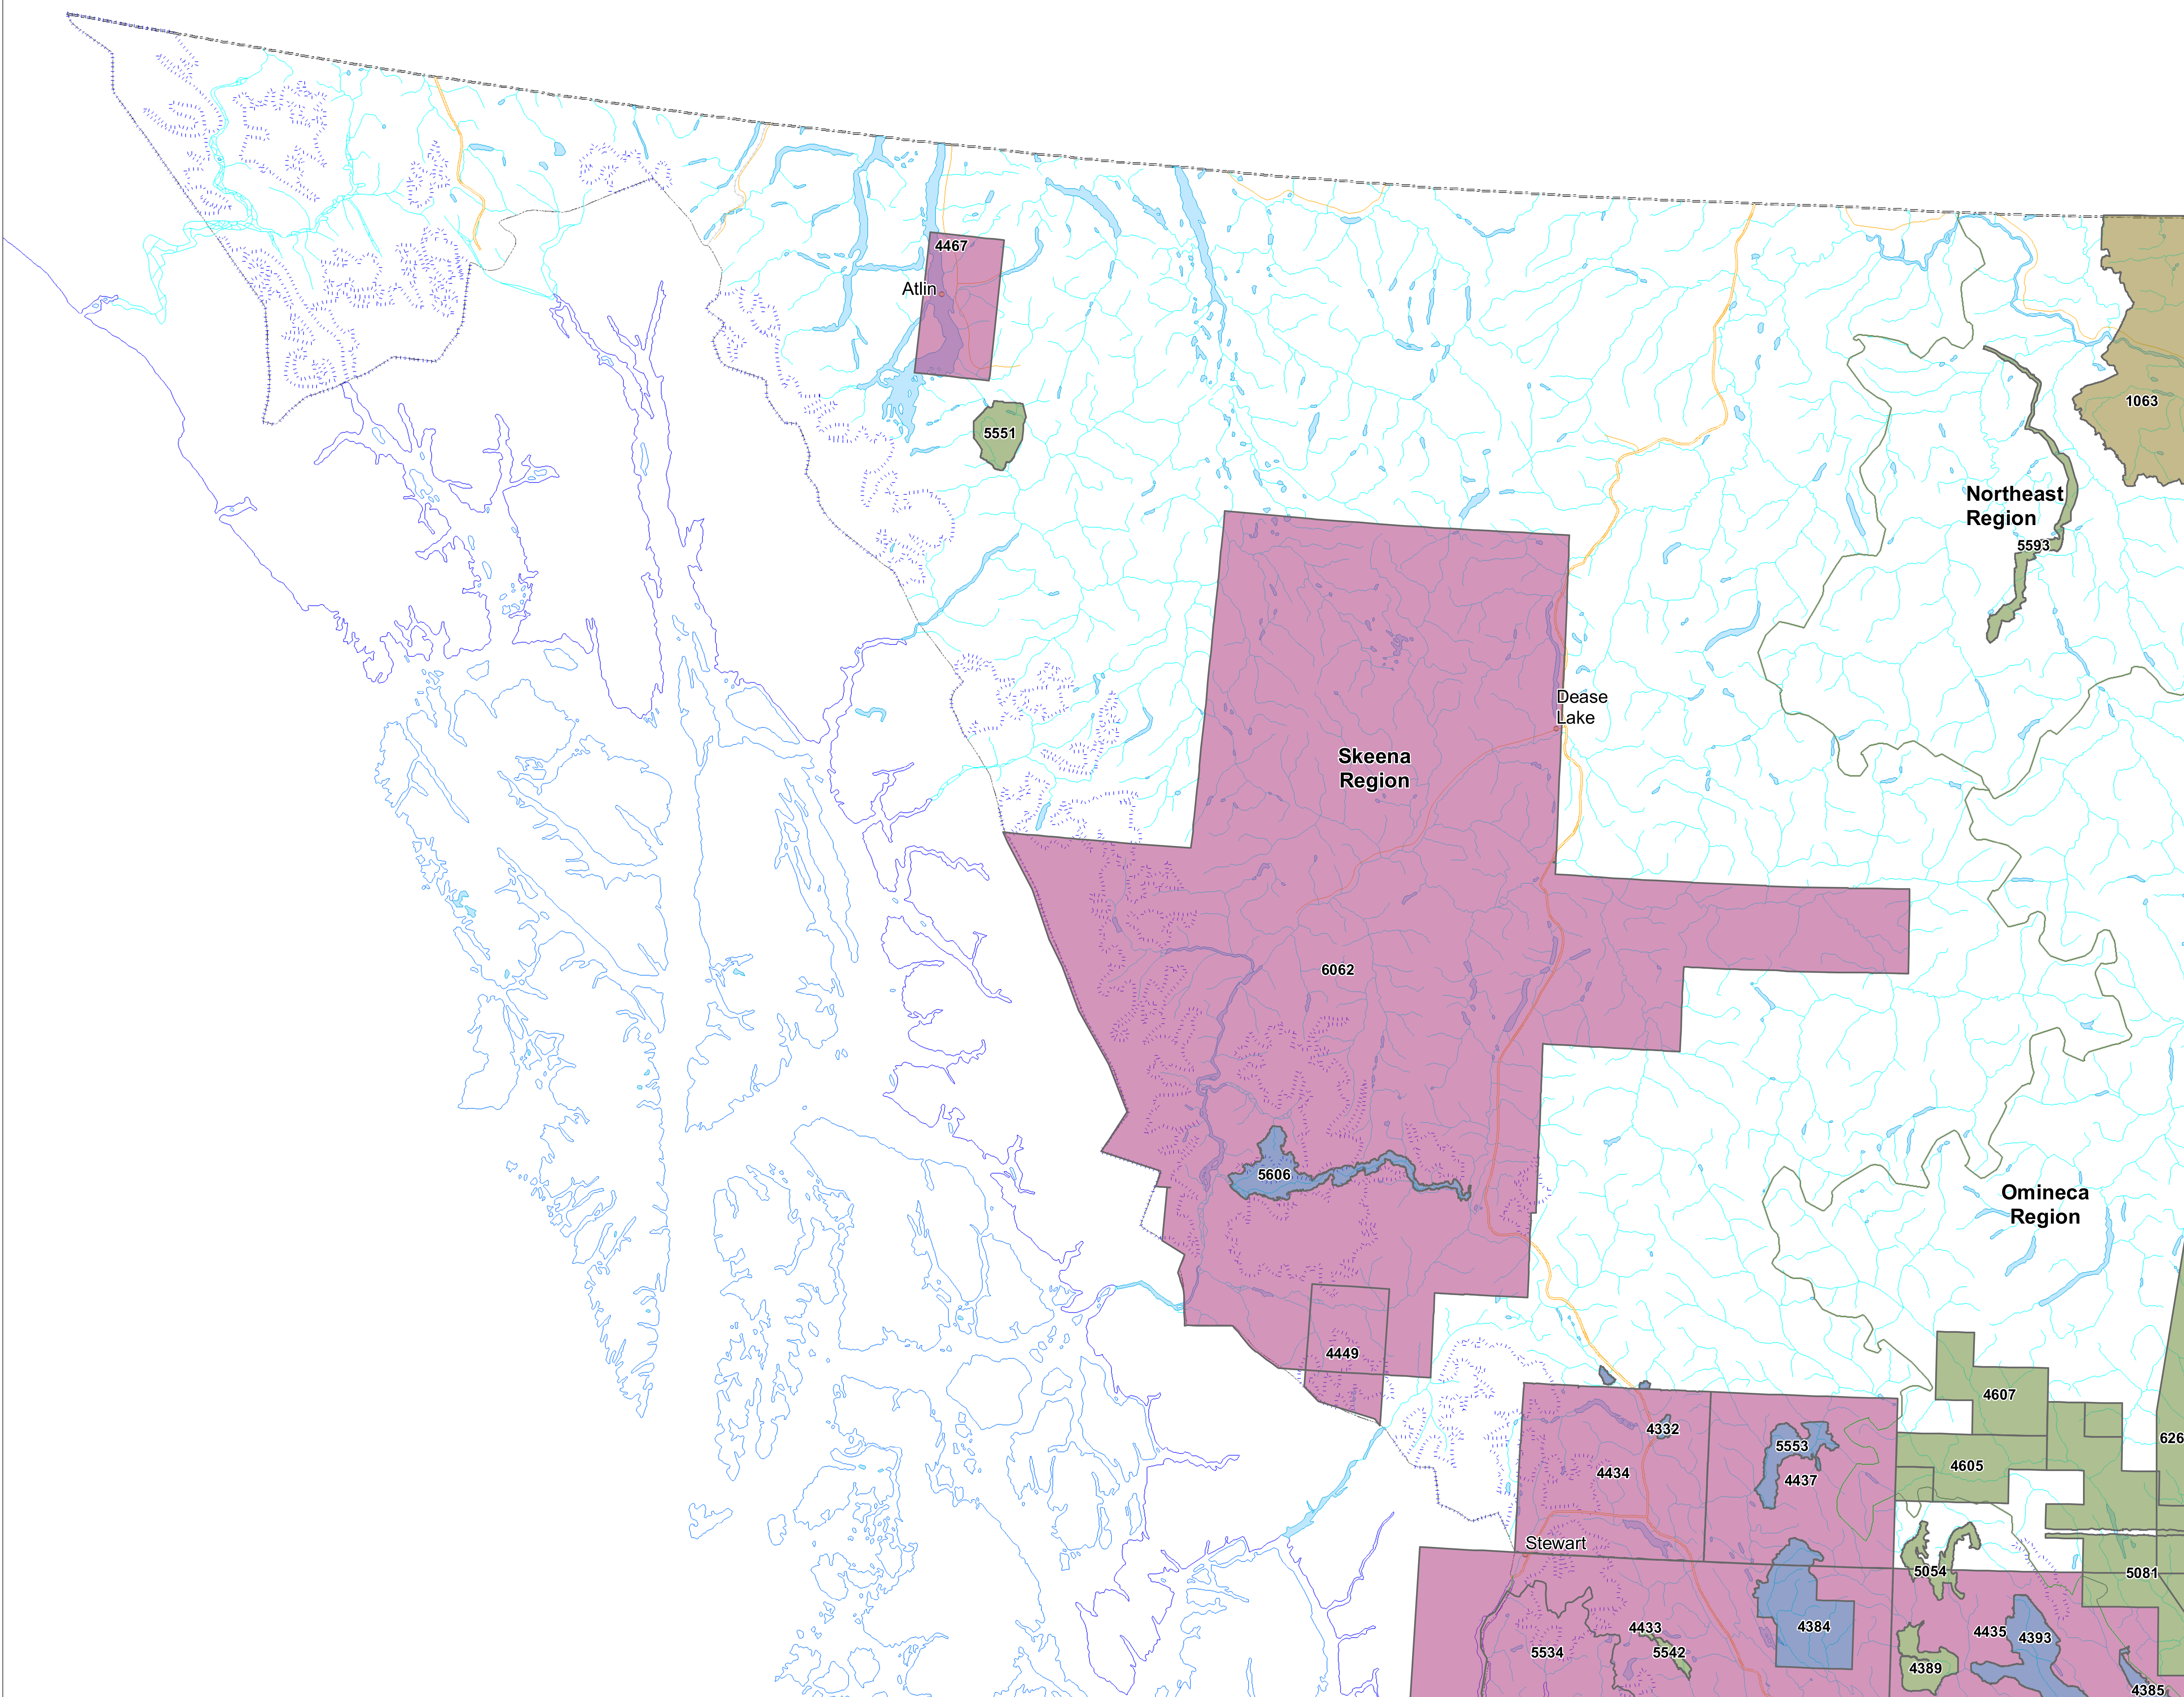

Terrain Mapping (TER) Projects in the Skeena North MoNRO Region

Legend

3043 Business Area Project ID (BAPID)

-  MoNRO Region
-  City or Town
-  Ferry Route
-  Road
-  Rail Line
-  Lake or Large River
-  River or Stream
-  Icefield
-  Coastline or Island
-  Boundary (International)
-  Boundary (Interprovincial)

Project Type

-  ESA
-  PEMTBT
-  TBT
-  TEMSEI
-  TEMWHR
-  TIM
-  TSM
-  TSMDET
-  TSMREC

1:700,000
30 km

BC Albers, NAD83
Map Creation Date: Sep 13 2016