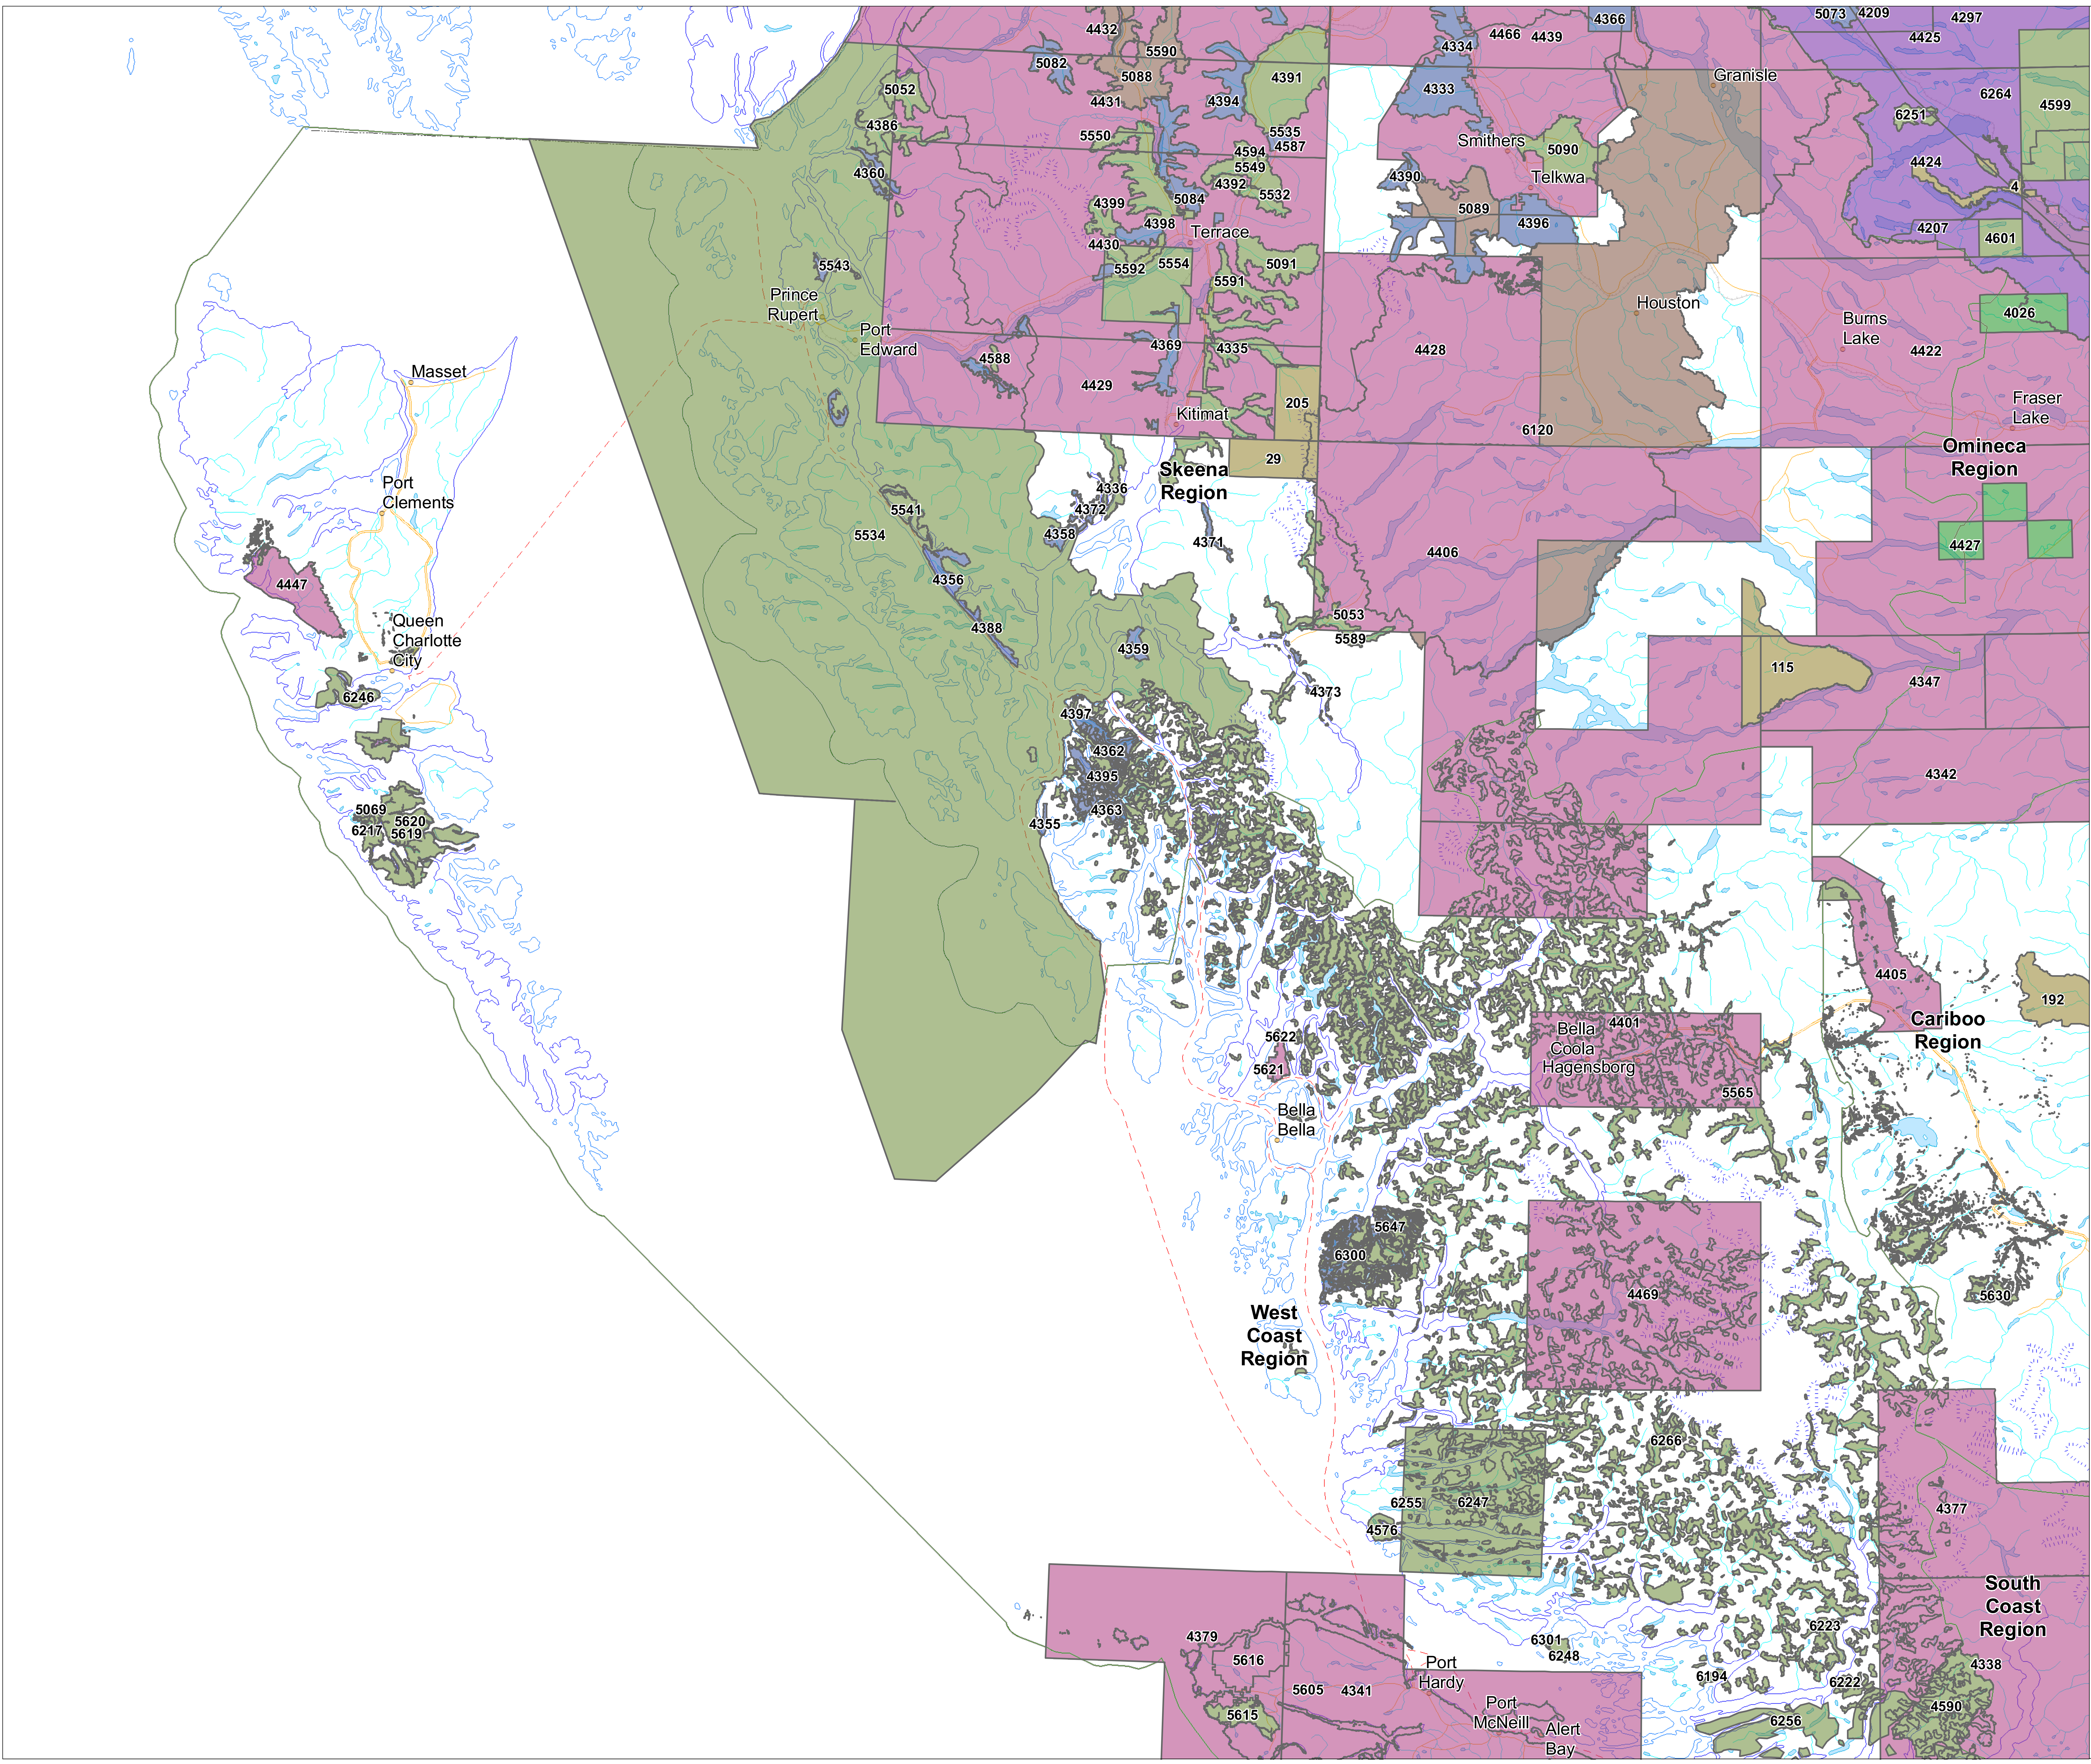

Terrain Mapping (TER) Projects in the West Coast North MoNRO Region

- Legend**
- 3043 Business Area Project ID (BAPID)
 - MoNRO Region
 - City or Town
 - Ferry Route
 - Road
 - Rail Line
 - Lake or Large River
 - River or Stream
 - Icefield
 - Coastline or Island
 - Boundary (International)
 - Boundary (Interprovincial)

- Project Type**
- ESA
 - PEMTBT
 - TBT
 - TEMSEI
 - TEMWHR
 - TIM
 - TSM
 - TSMDET
 - TSMREC

1:600,000
 30 km
 BC Albers, NAD83
 Map Creation Date: Sep 13 2016