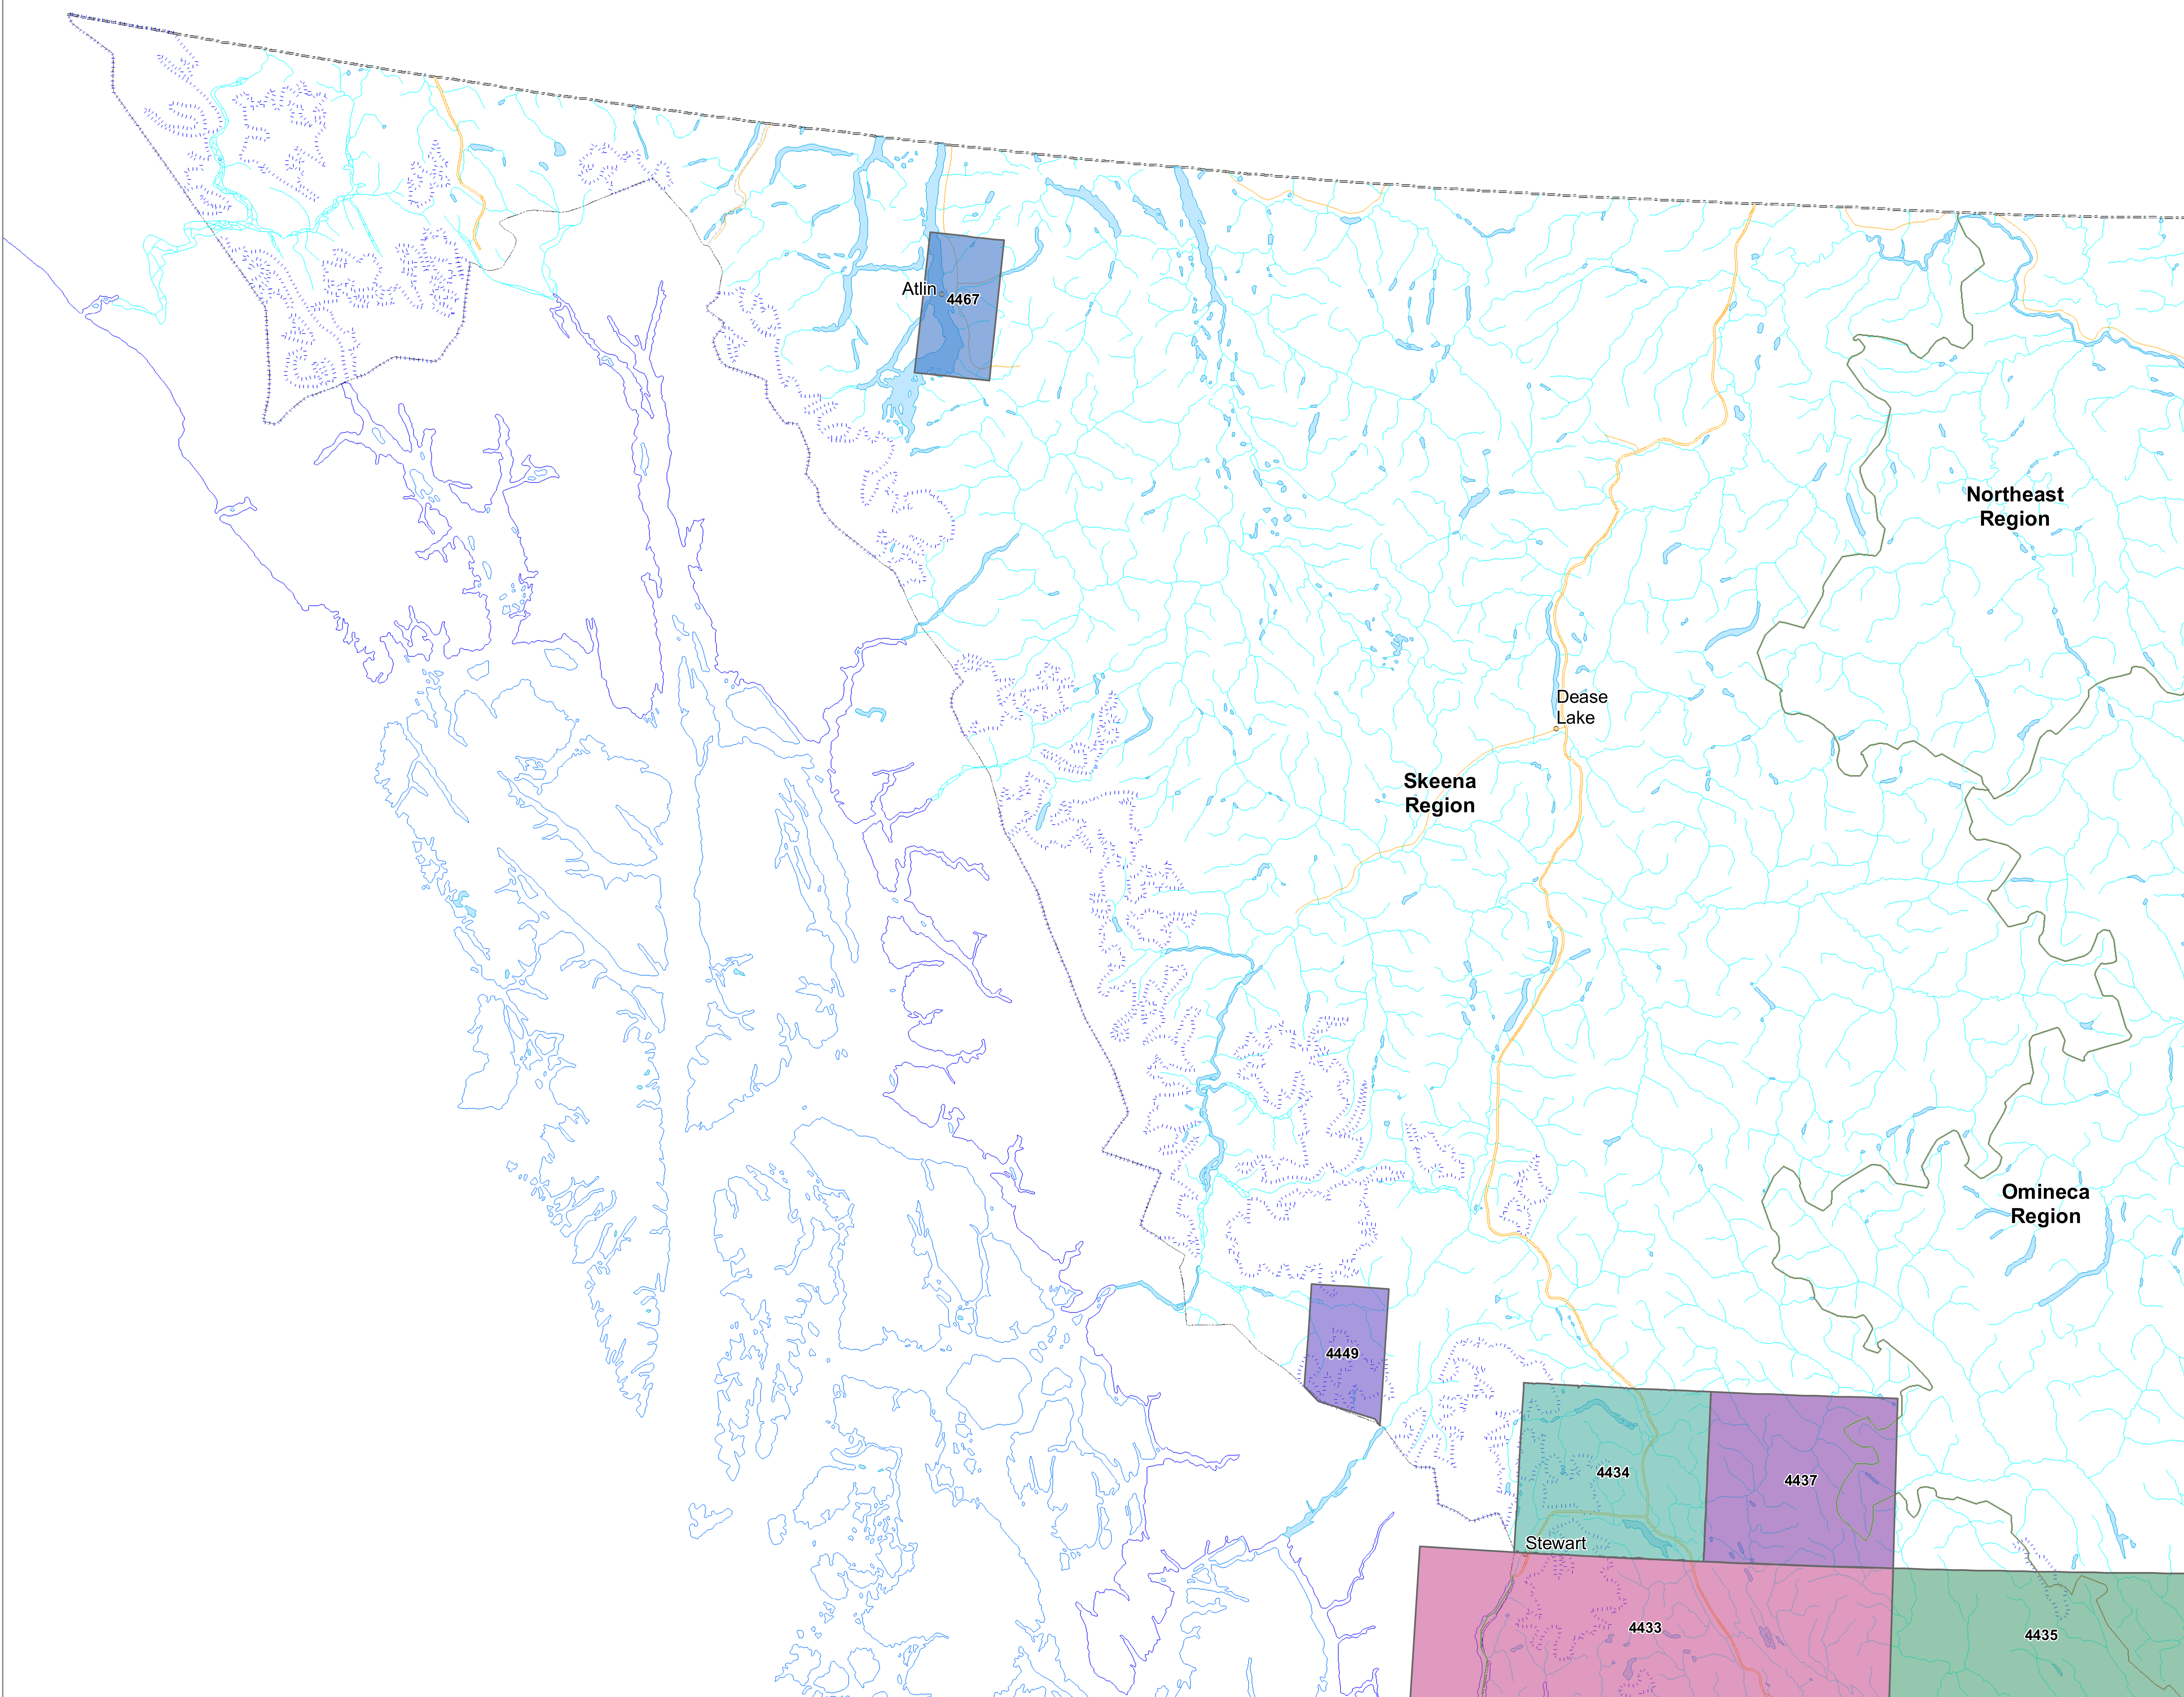

Terrain Inventory Mapping (TIM) Projects in the Skeena North MoNRO Region

- Legend**
- 3043 Business Area Project ID (BAPID)
 - MoNRO Region
 - City or Town
 - Ferry Route
 - Road
 - Rail Line
 - Lake or Large River
 - River or Stream
 - Icefield
 - Coastline or Island
 - Boundary (International)
 - Boundary (Interprovincial)

1:700,000
30 km

BC Albers, NAD83
Map Creation Date: Jan 24 2014