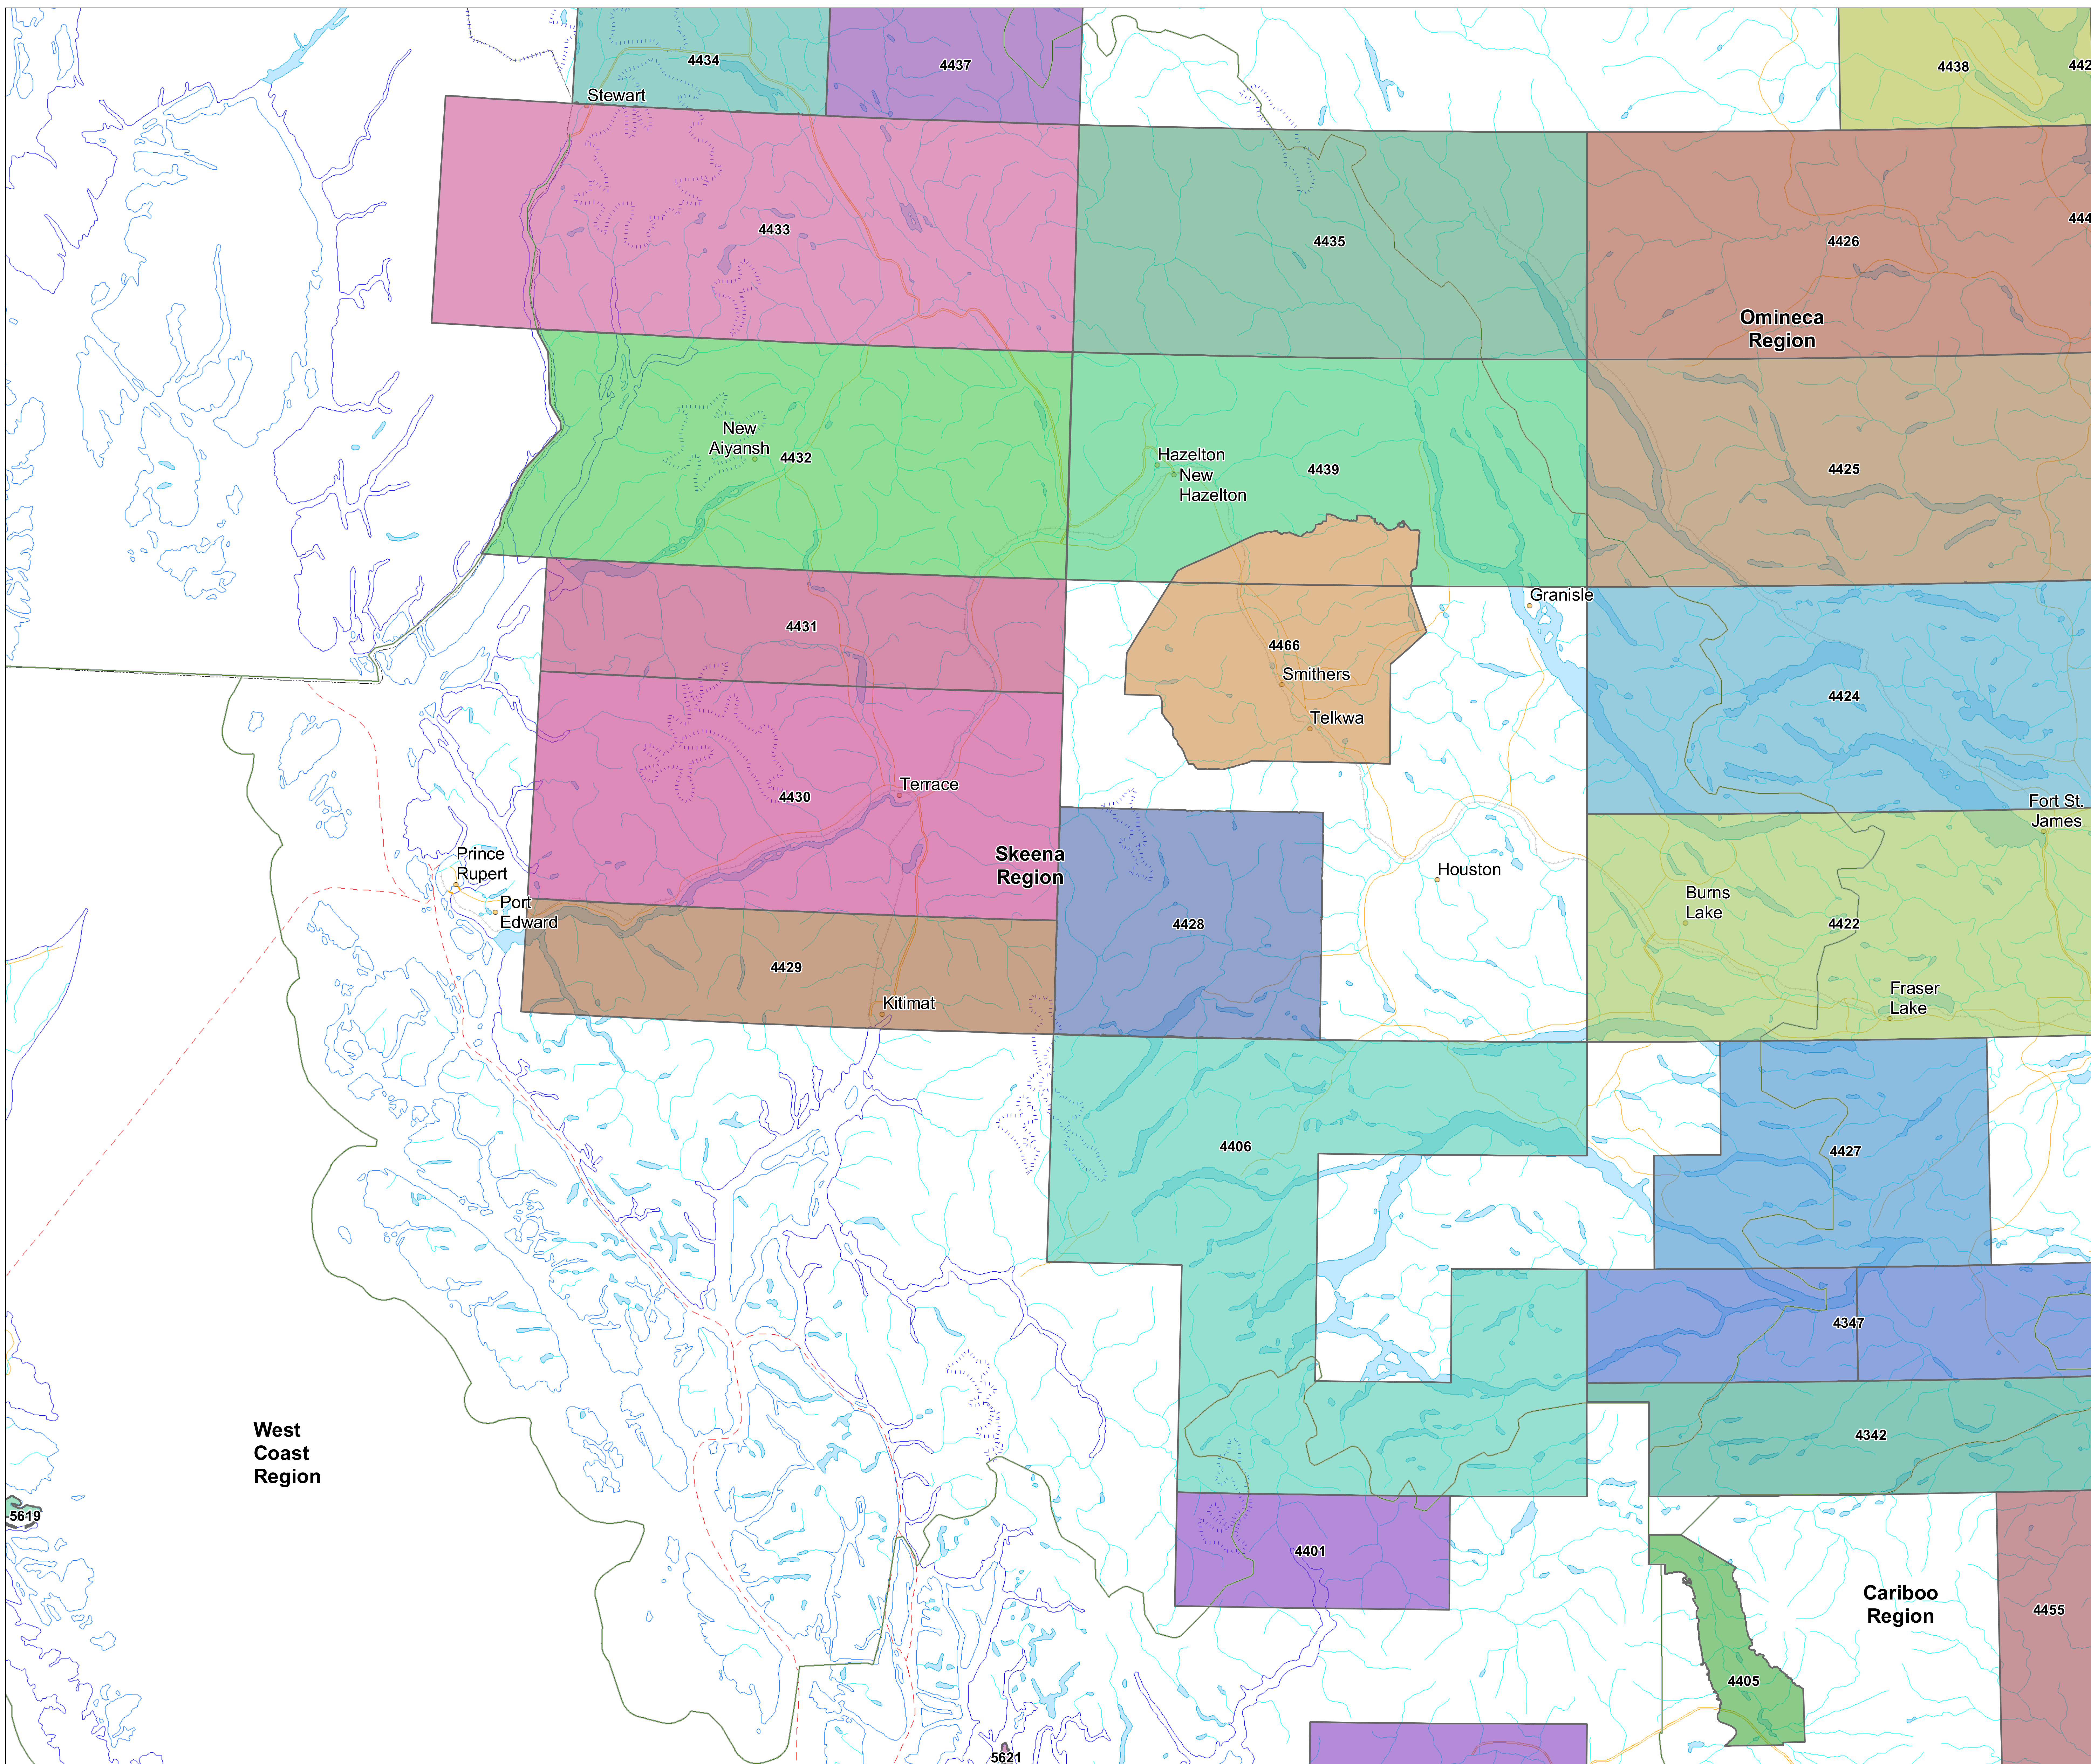

# Terrain Inventory Mapping (TIM) Projects in the Skeena South MoNRO Region

- Legend**
- 3043 Business Area Project ID (BAPID)
  - MoNRO Region
  - City or Town
  - Ferry Route
  - Road
  - Rail Line
  - Lake or Large River
  - River or Stream
  - Icefield
  - Coastline or Island
  - Boundary (International)
  - Boundary (Interprovincial)

West Coast Region

1:500,000  
25 km

BC Albers, NAD83  
Map Creation Date: Jan 24 2014