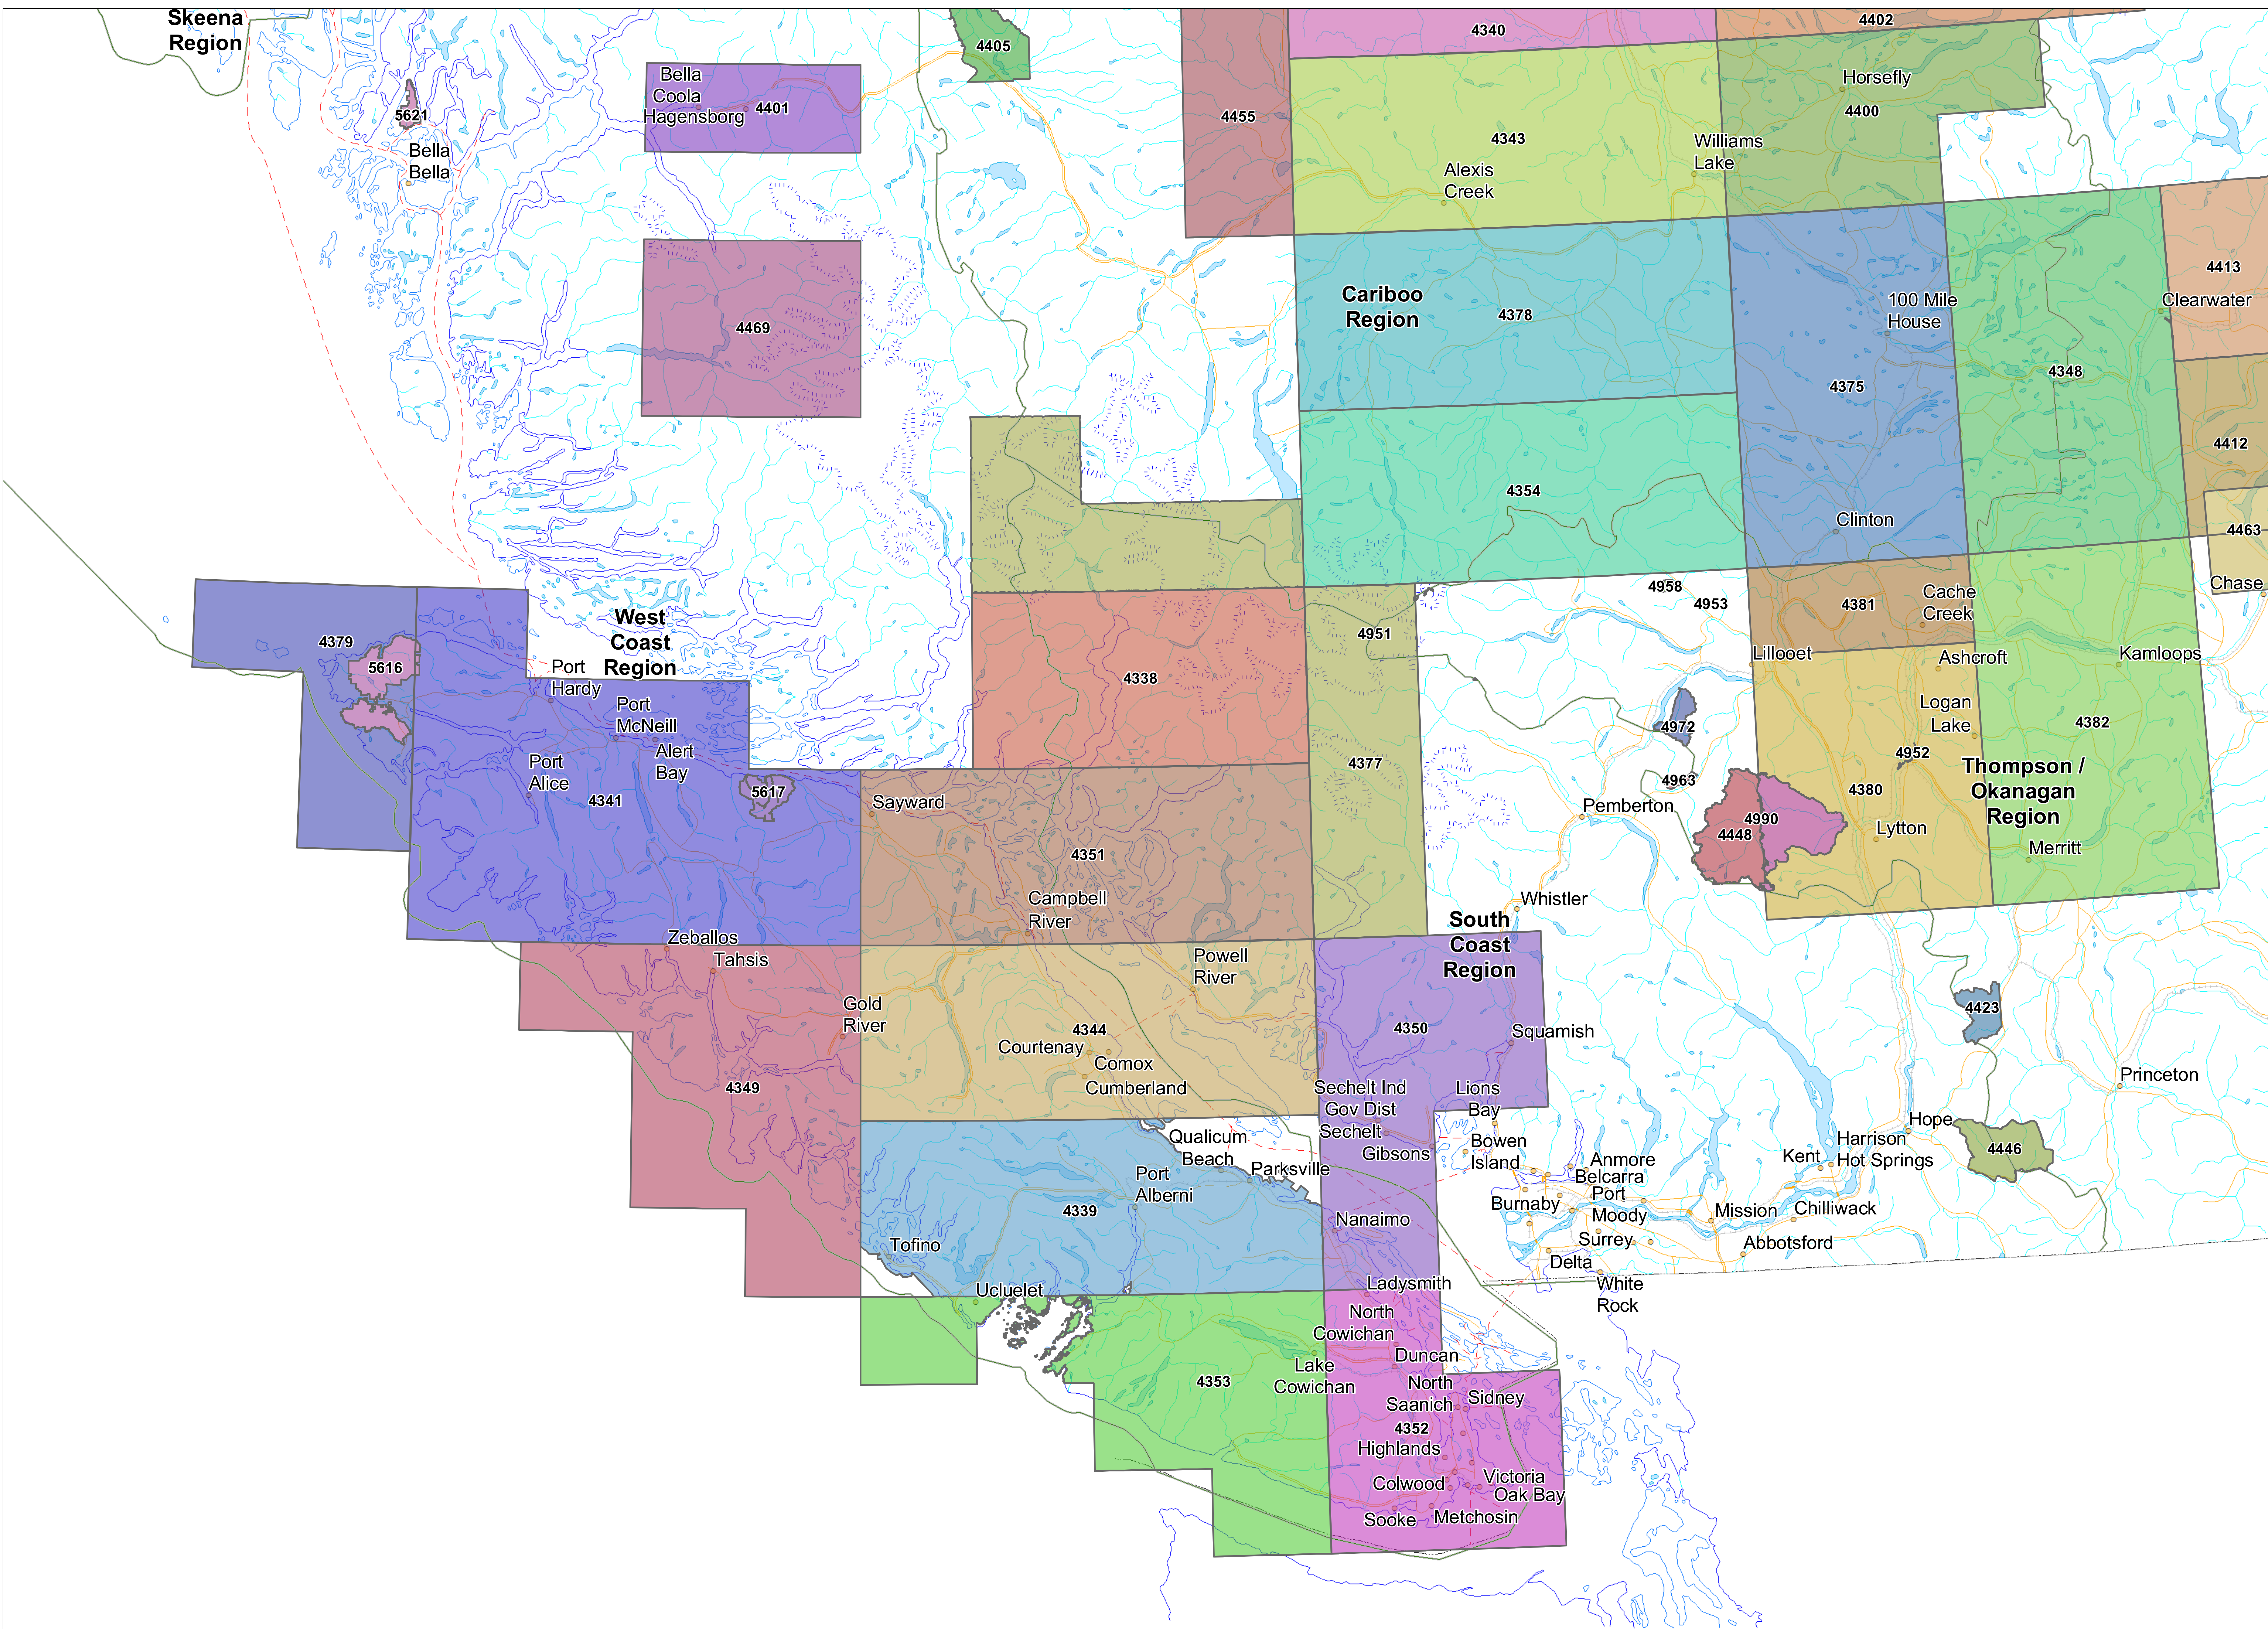

# Terrain Inventory Mapping (TIM) Projects in the South Coast MoNRO Region

## Legend

- 3043 Business Area Project ID (BAPID)
- MoNRO Region
- City or Town
- Ferry Route
- Road
- Rail Line
- Lake or Large River
- River or Stream
- Icefield
- Coastline or Island
- Boundary (International)
- Boundary (Interprovincial)

1:700,000  
30 km

BC Albers, NAD83  
Map Creation Date: Jan 24 2014