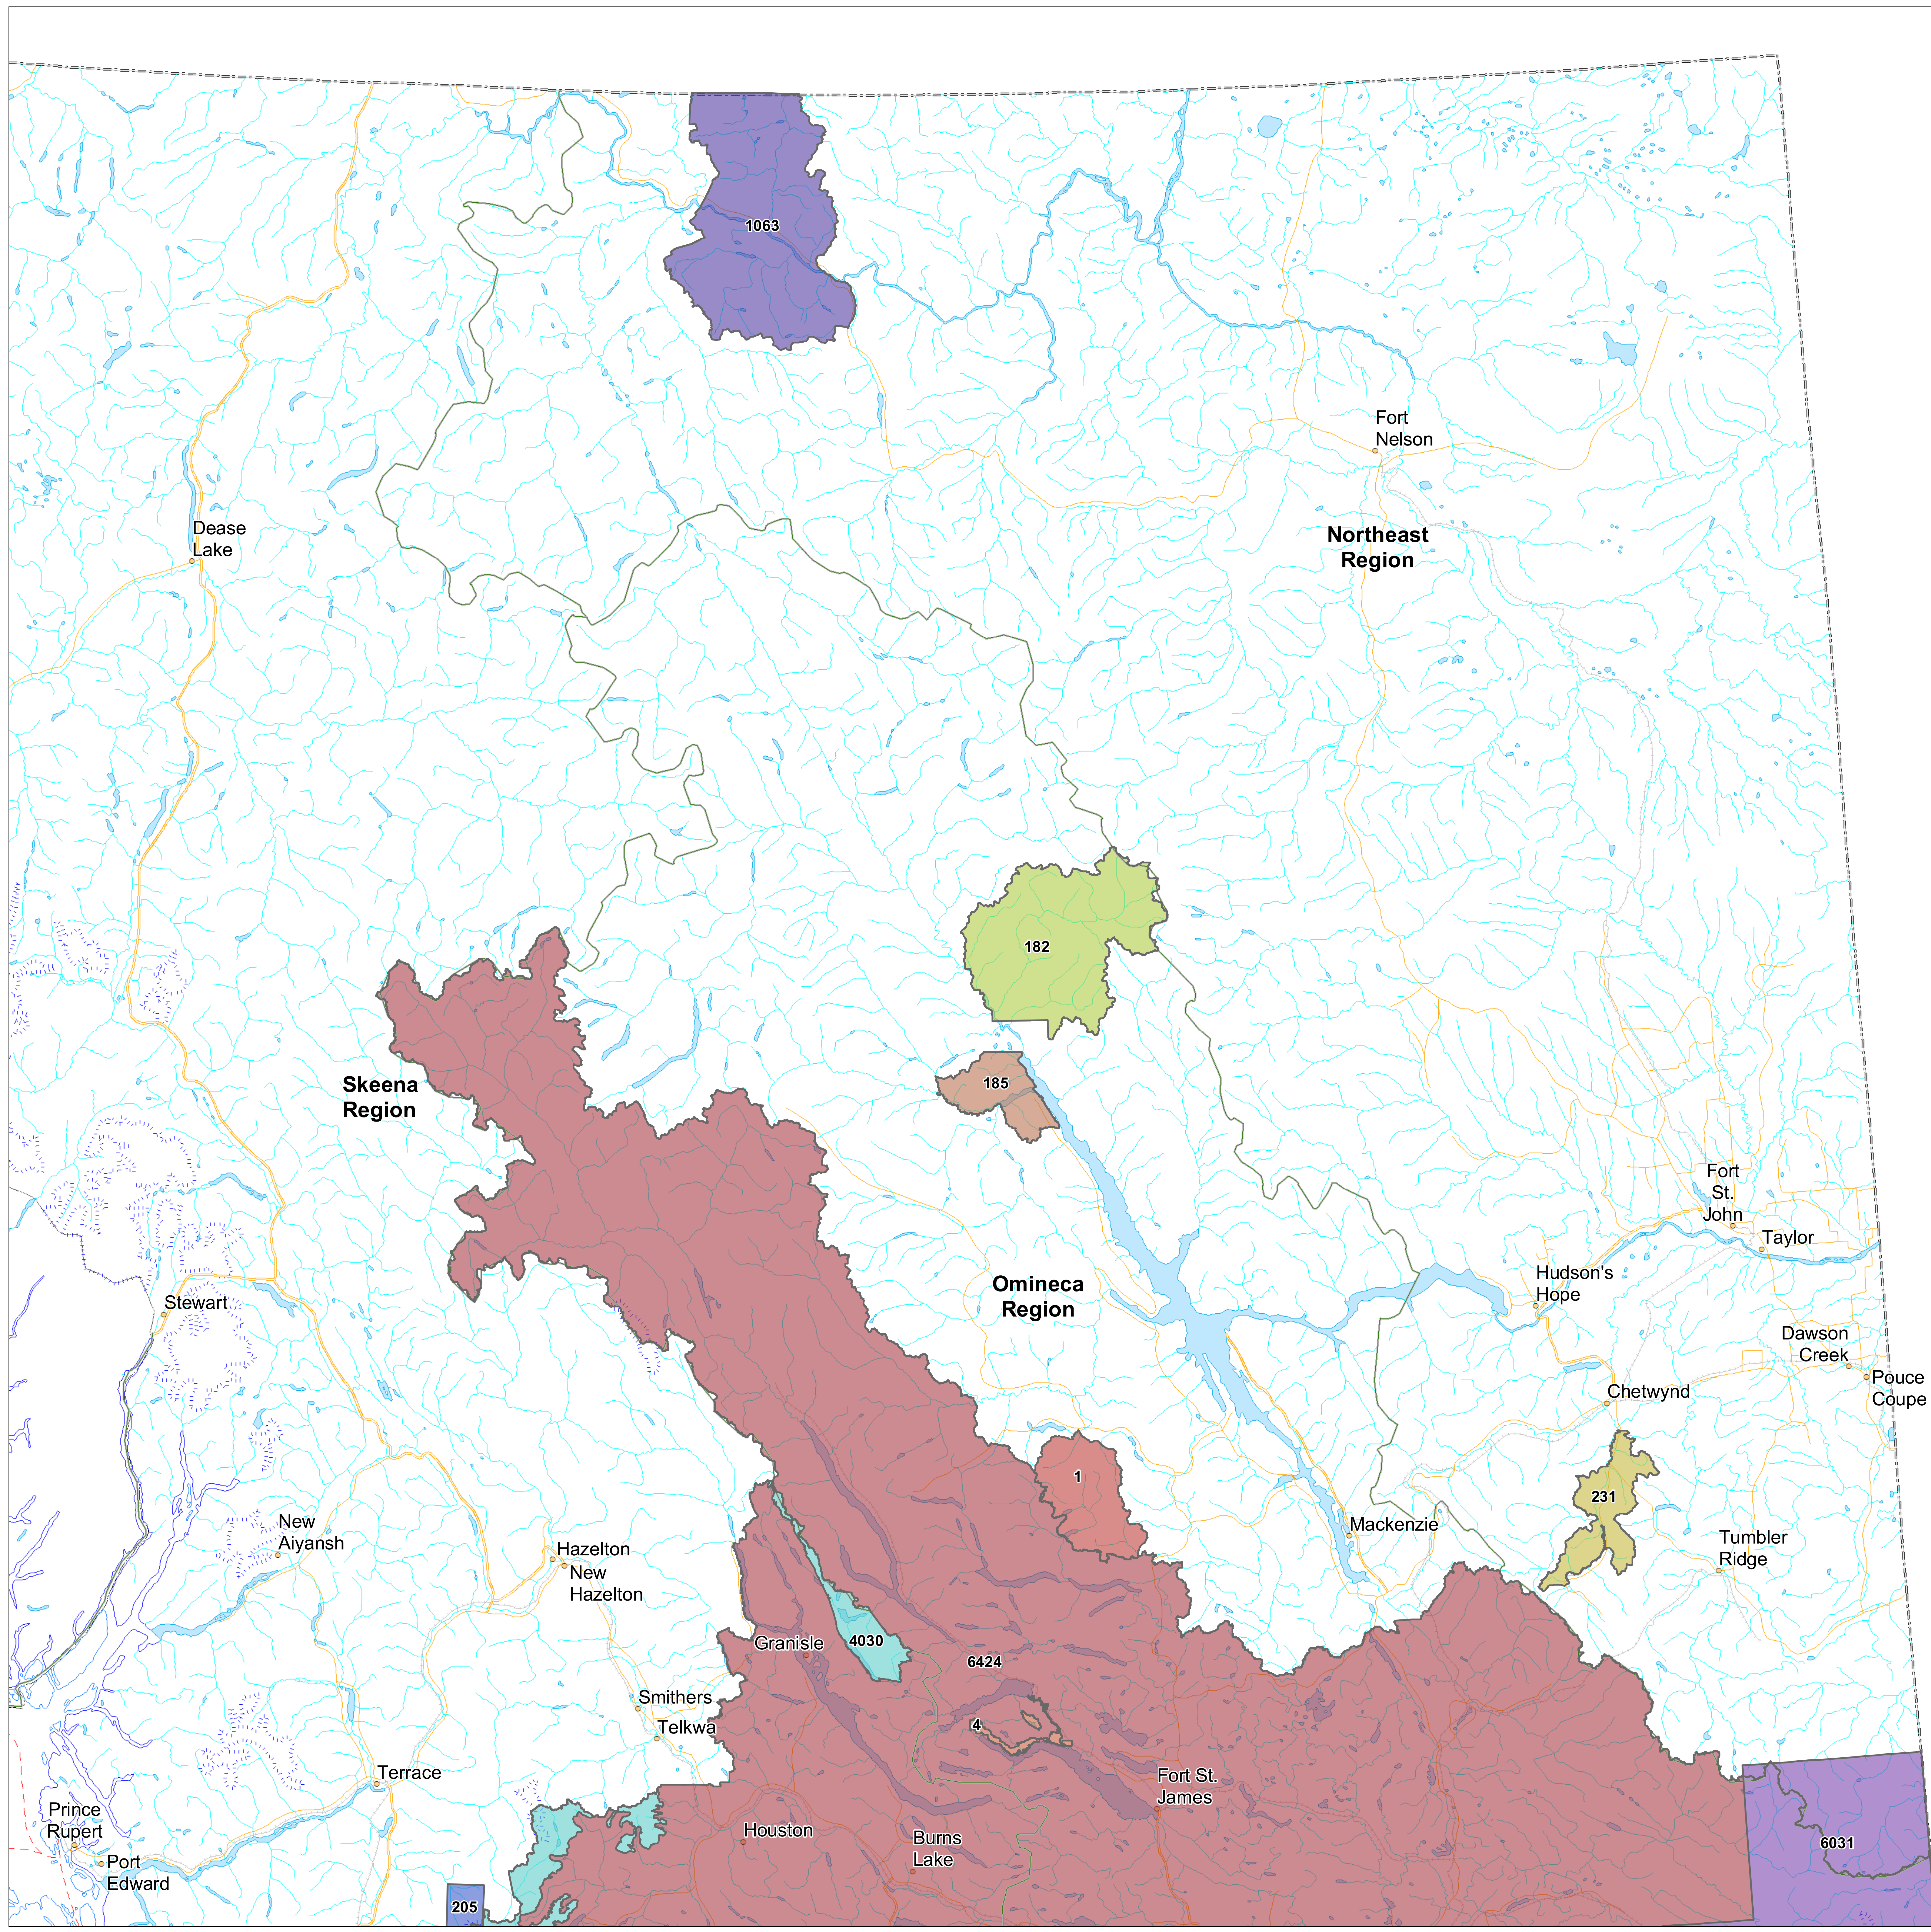

Wildlife Habitat Ratings Mapping (WHR) Projects in the Northeast MoNRO Region

- Legend**
- 3043 Business Area Project ID (BAPID)
 - MoNRO Region
 - City or Town
 - Ferry Route
 - Road
 - Rail Line
 - Lake or Large River
 - River or Stream
 - Icefield
 - Coastline or Island
 - Boundary (International)
 - Boundary (Interprovincial)

1:800,000
40 km

BC Albers, NAD83
Map Creation Date: Sep 13 2016