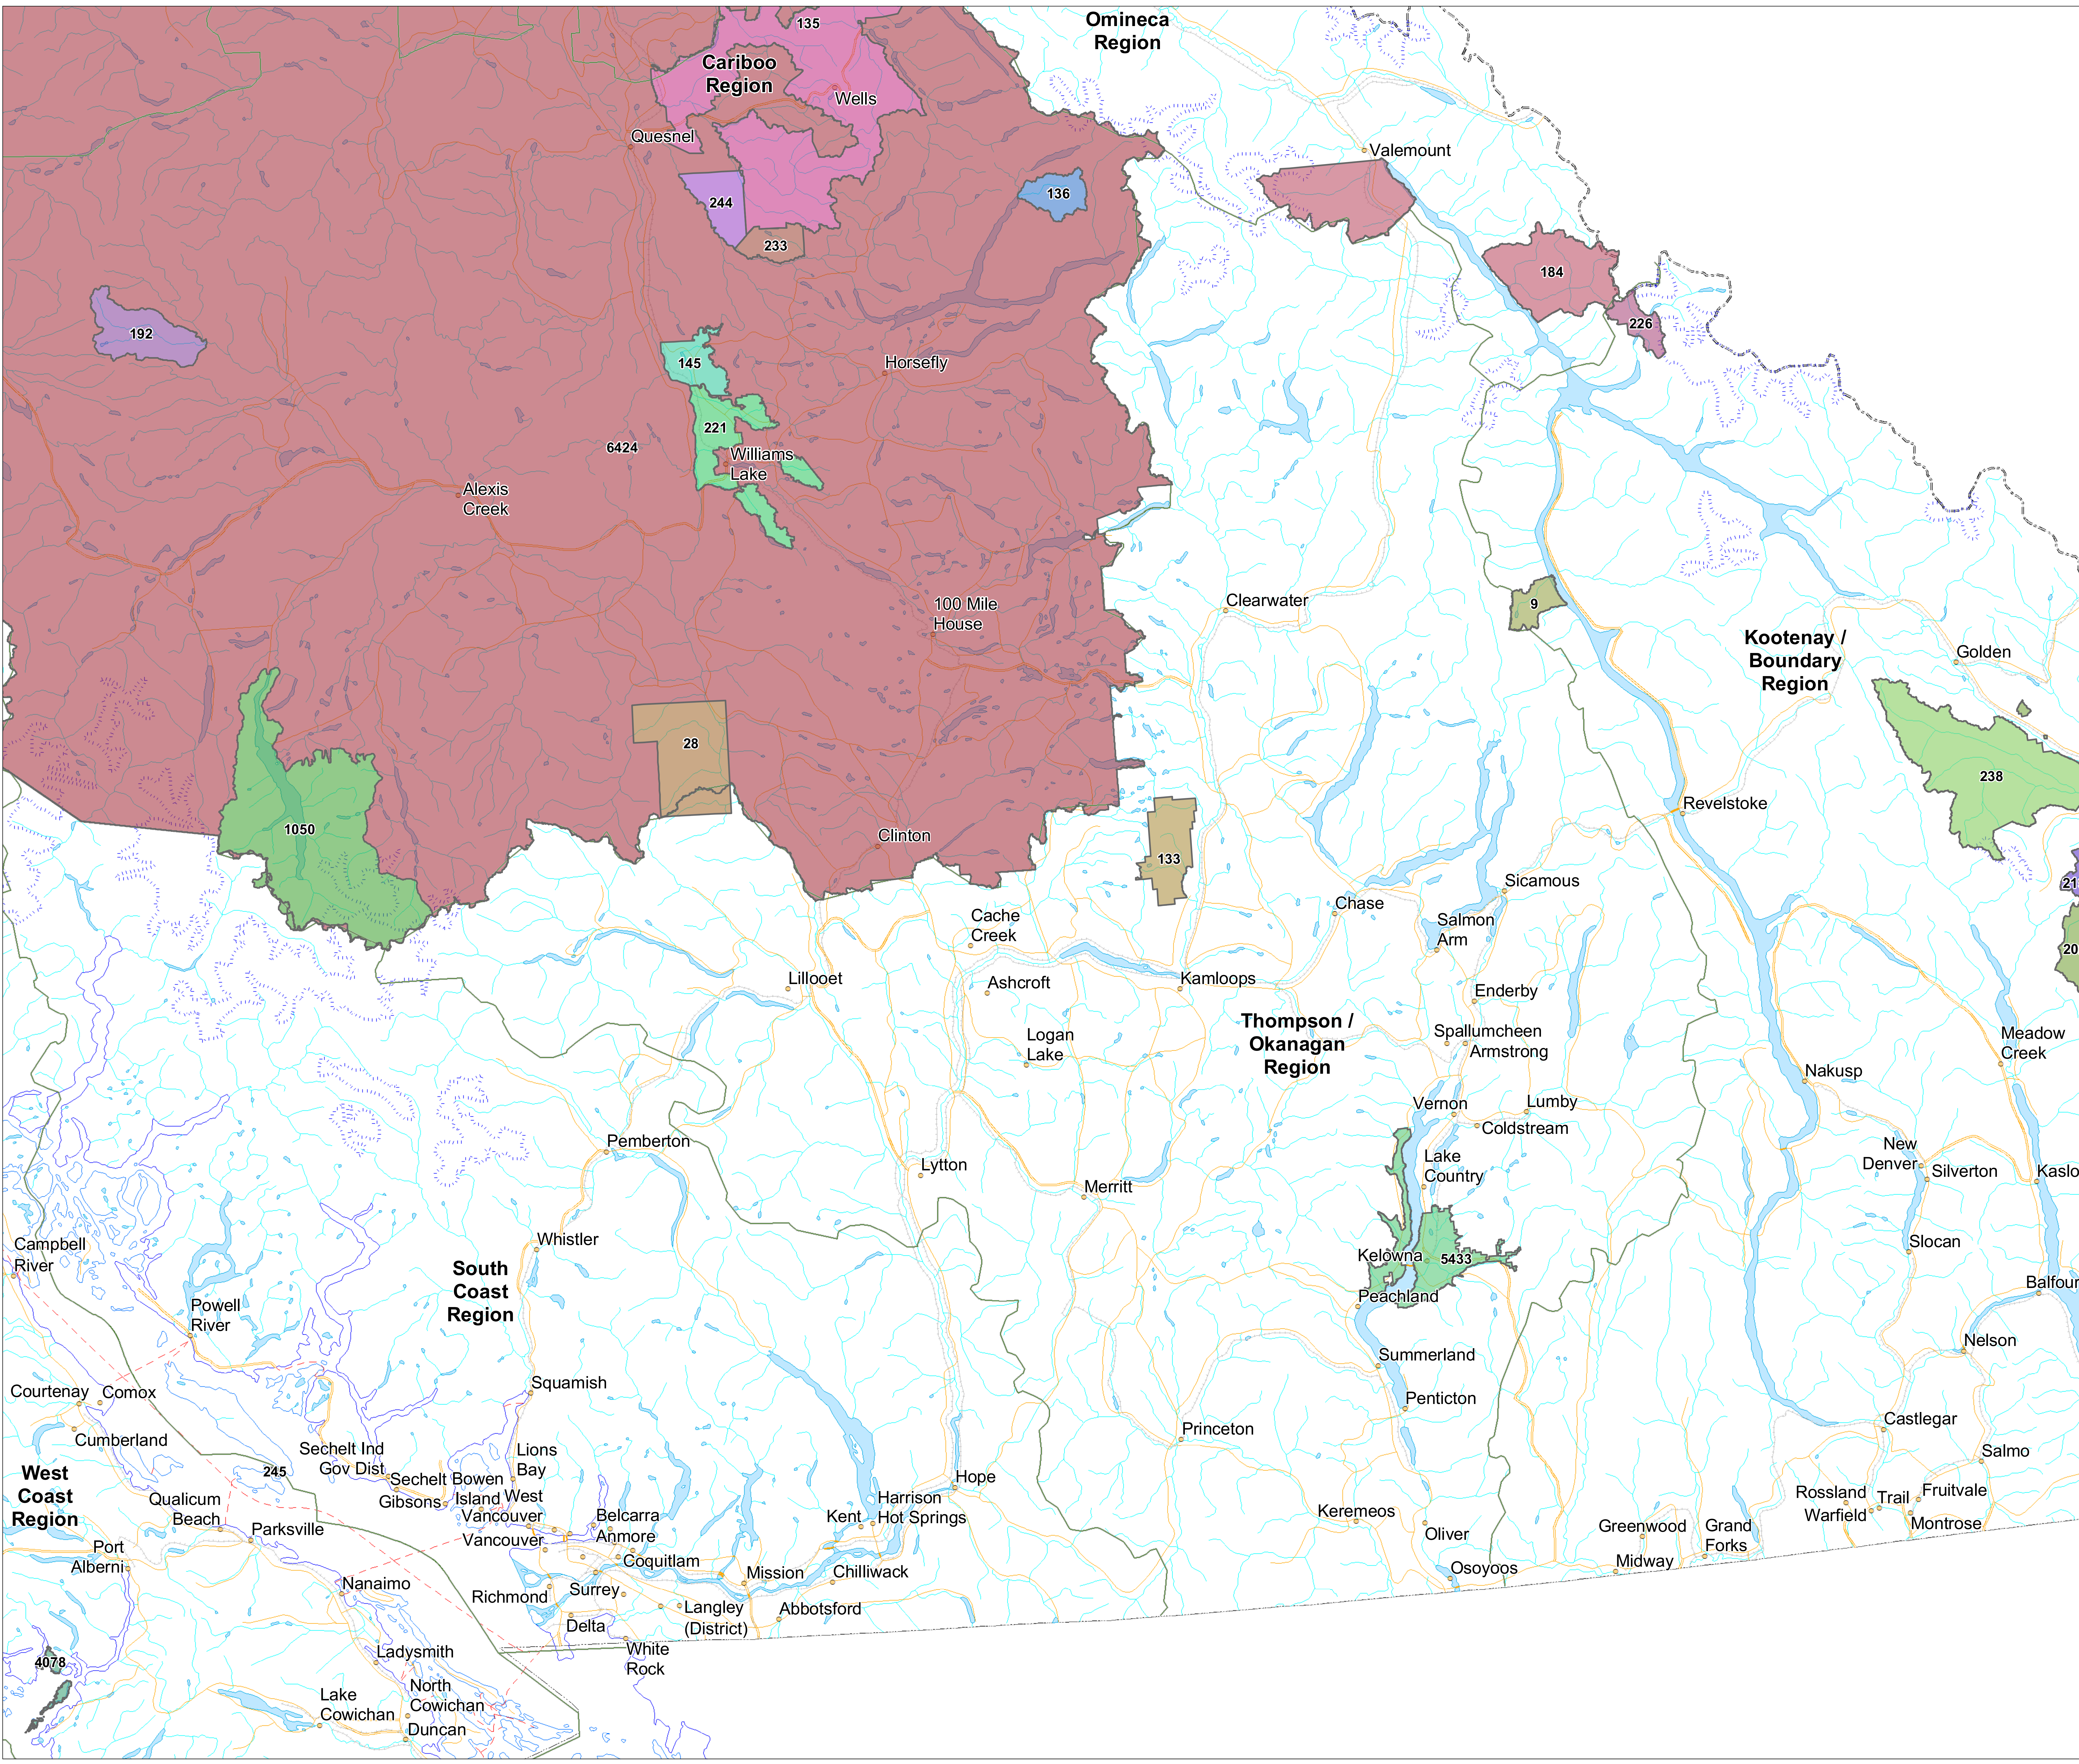

Wildlife Habitat Ratings Mapping (WHR) Projects in the Thompson/Okanagan MoNRO Region

- Legend**
- 3043 Business Area Project ID (BAPID)
 - MoNRO Region
 - City or Town
 - Ferry Route
 - Road
 - Rail Line
 - Lake or Large River
 - River or Stream
 - Icelfield
 - Coastline or Island
 - Boundary (International)
 - Boundary (Interprovincial)

1:600,000
30 km

BC Albers, NAD83
Map Creation Date: Sep 13 2016