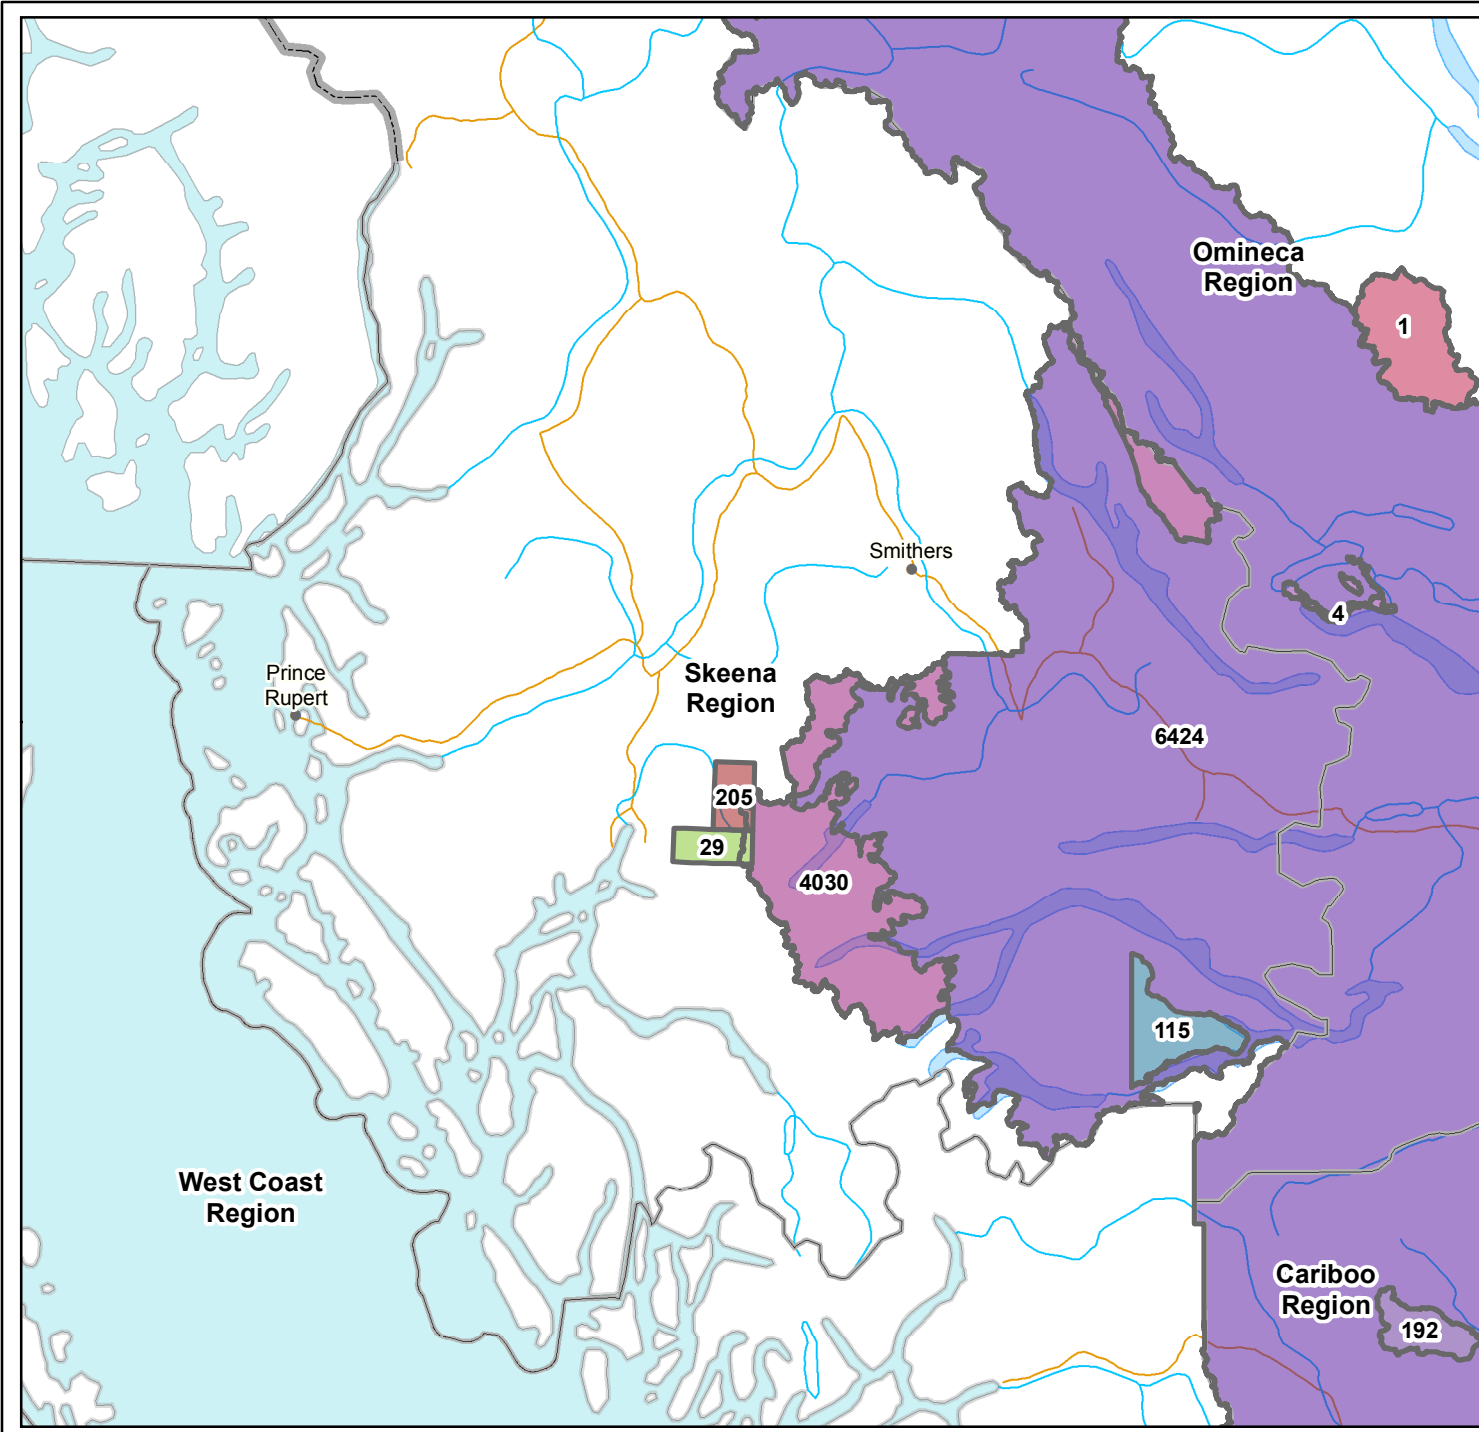

# Wildlife Habitat Ratings Mapping (WHR) Projects in the Skeena South MoNRO Region

## Legend

- 3043** Business Area Project ID (BAPID)
-  MoNRO Region
-  Major Cities
-  International
-  Provincial
-  State
-  Lake
-  River
-  Major Road

75 km

1:2,500,000  
 BC Albers, NAD83  
 Map Creation Date: Sep 13 2016