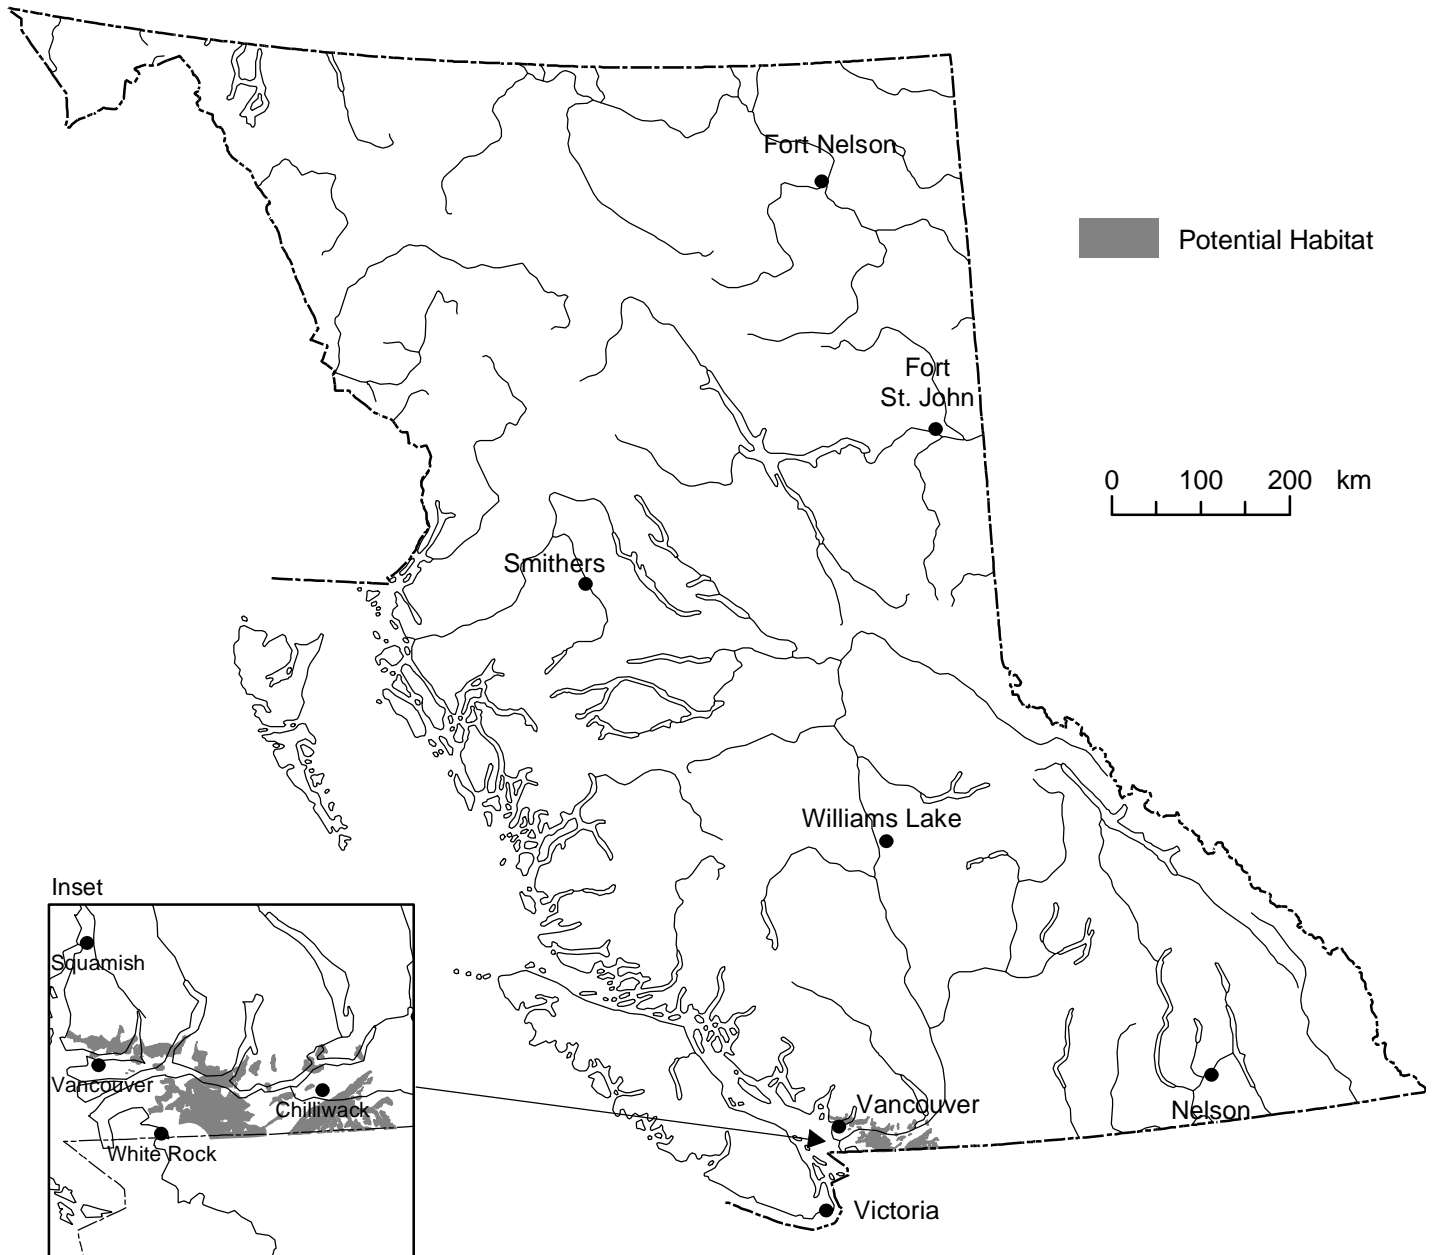

Coastal Giant Salamander (*Dicamptodon tenebrosus*)

Note: This map represents a broad view of the distribution of potential habitat used by this species. The map is based on several ecosystem classifications (Ecoregion, Biogeoclimatic and Broad Ecosystem Inventory) as well as current knowledge of the species' habitat preferences. This species may or may not occur in all areas indicated.