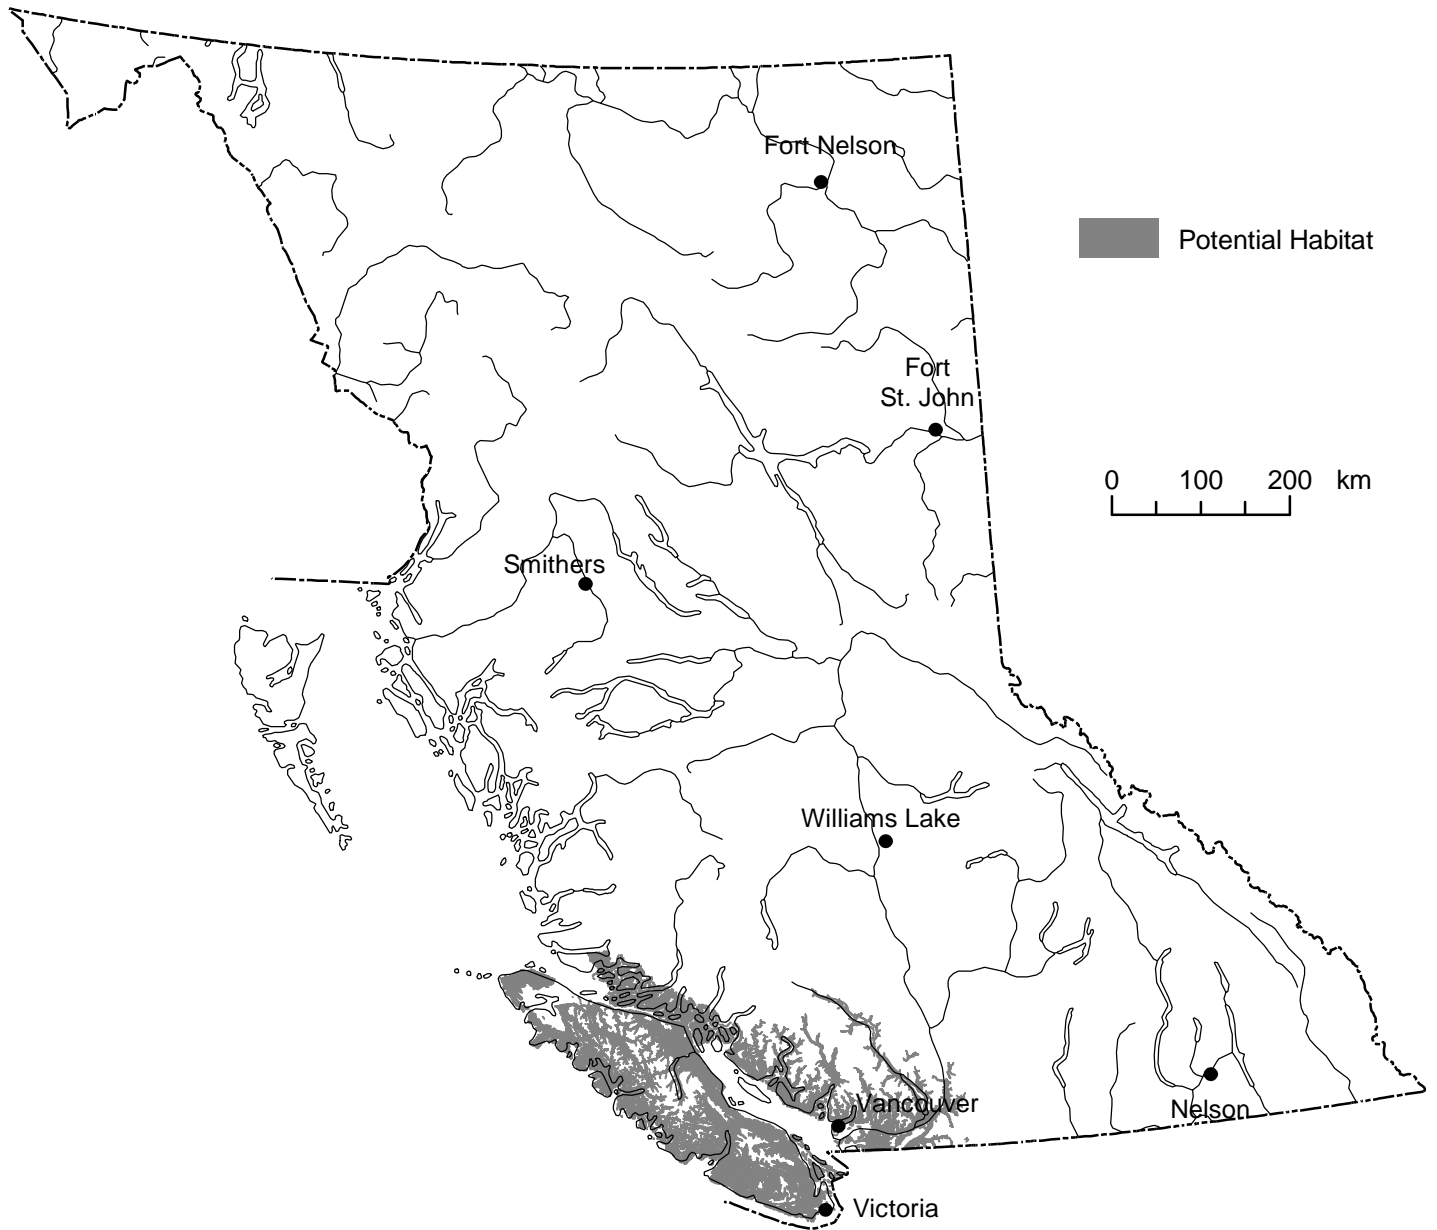

Red-legged Frog

(Rana aurora)

Note: This map represents a broad view of the distribution of potential habitat used by this species. The map is based on several ecosystem classifications (Ecoregion, Biogeoclimatic and Broad Ecosystem Inventory) as well as current knowledge of the species' habitat preferences. This species may or may not occur in all areas indicated.