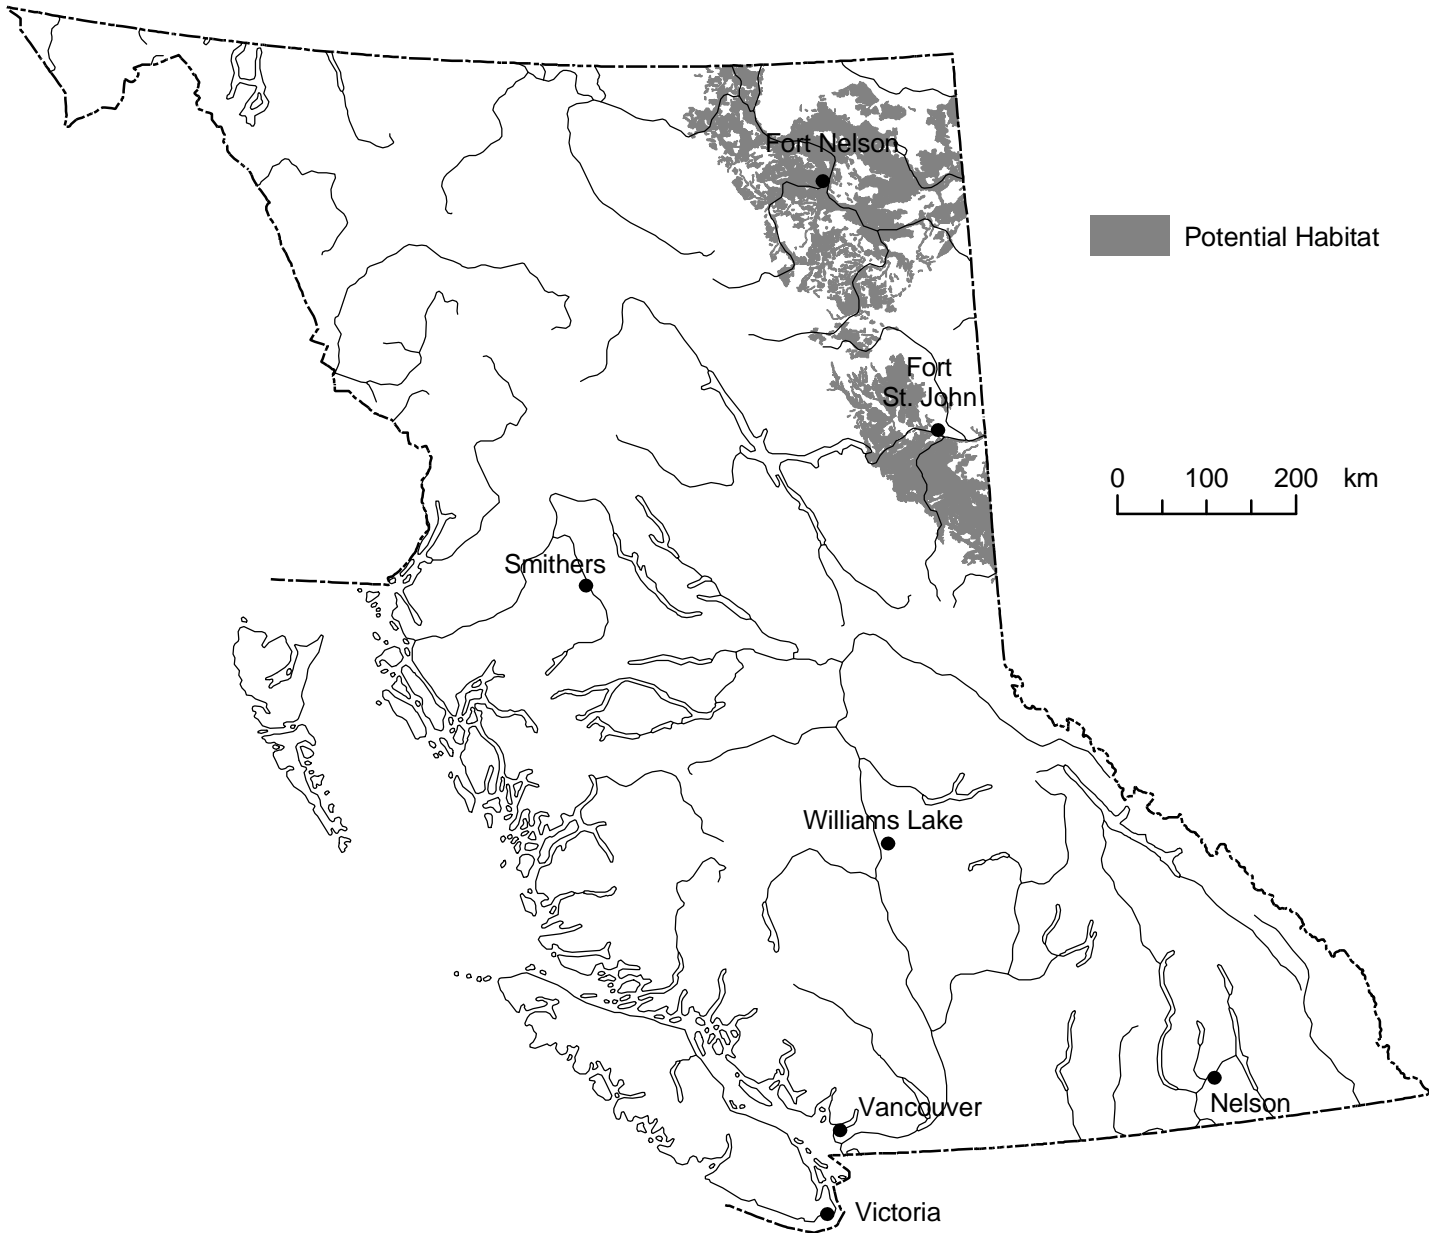

# Bay-breasted Warbler (*Dendroica castanea*)

Note: This map represents a broad view of the distribution of potential habitat used by this species. The map is based on several ecosystem classifications (Ecoregion, Biogeoclimatic and Broad Ecosystem Inventory) as well as current knowledge of the species' habitat preferences. This species may or may not occur in all areas indicated.