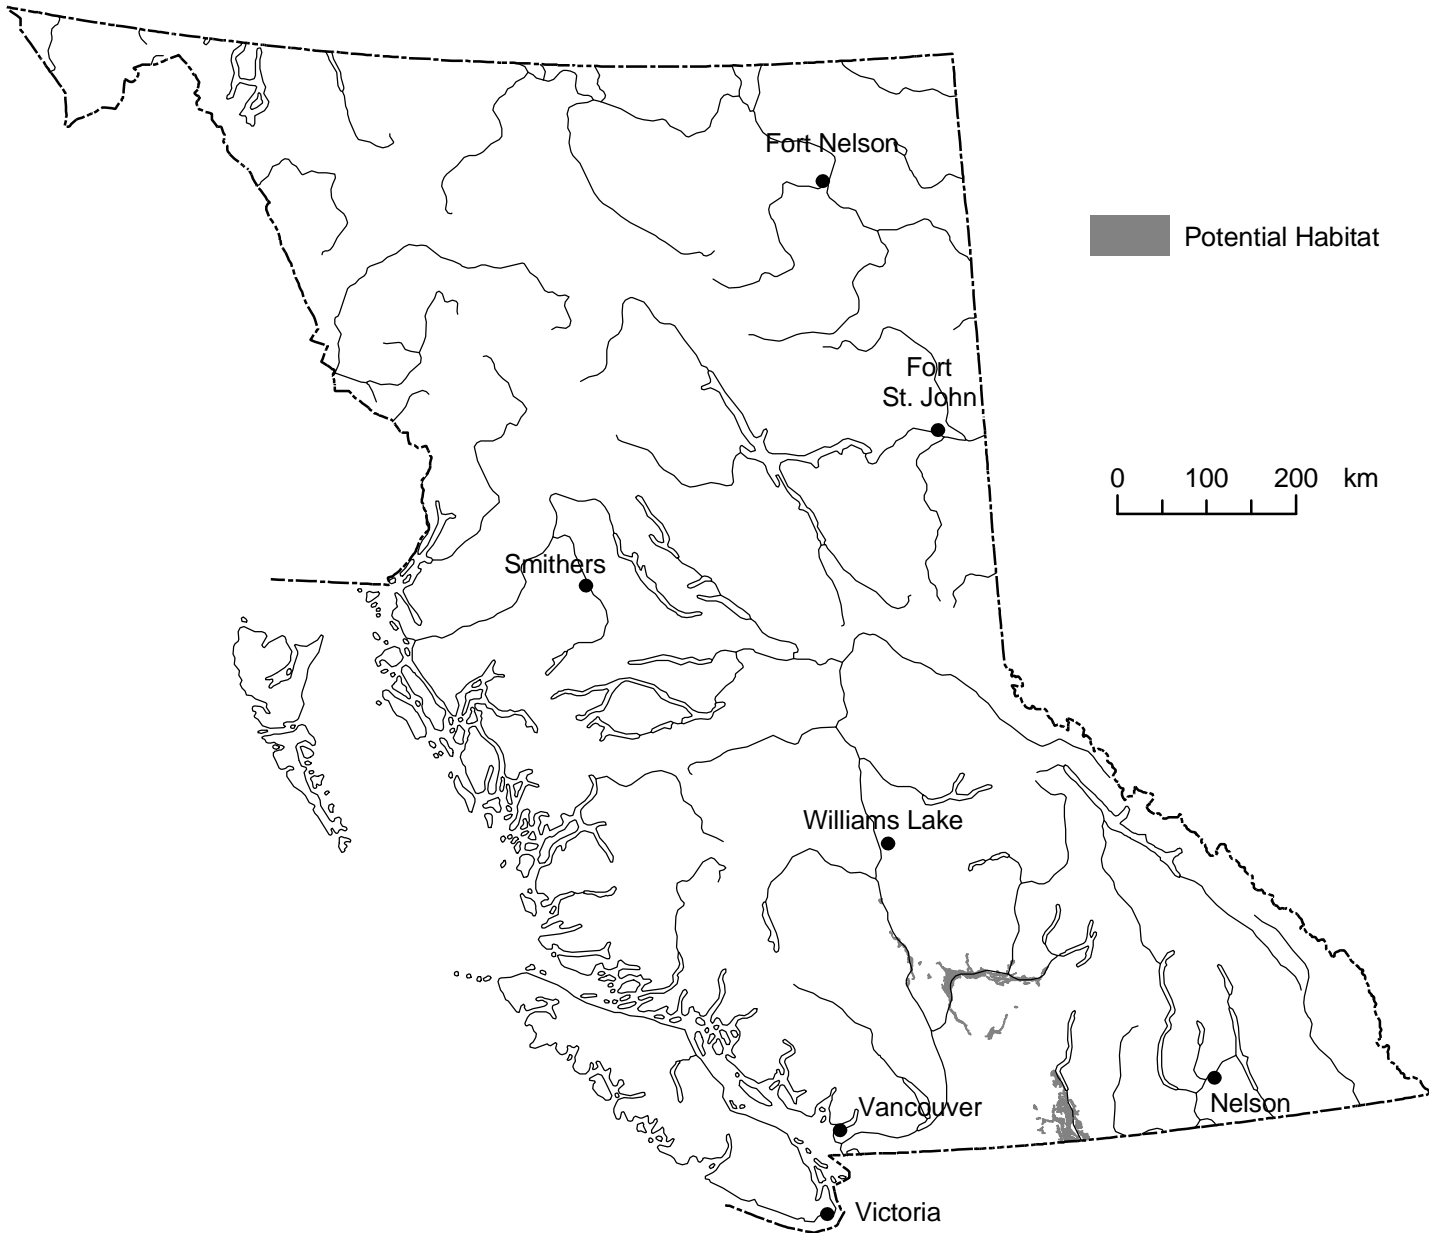

# Brewer's Sparrow - subspecies *breweri* (*Spizella breweri breweri*)

Note: This map represents a broad view of the distribution of potential habitat used by this species. The map is based on several ecosystem classifications (Ecoregion, Biogeoclimatic and Broad Ecosystem Inventory) as well as current knowledge of the species' habitat preferences. This species may or may not occur in all areas indicated. More detailed maps are available for this species from the Ministry of Sustainable Resource Management.