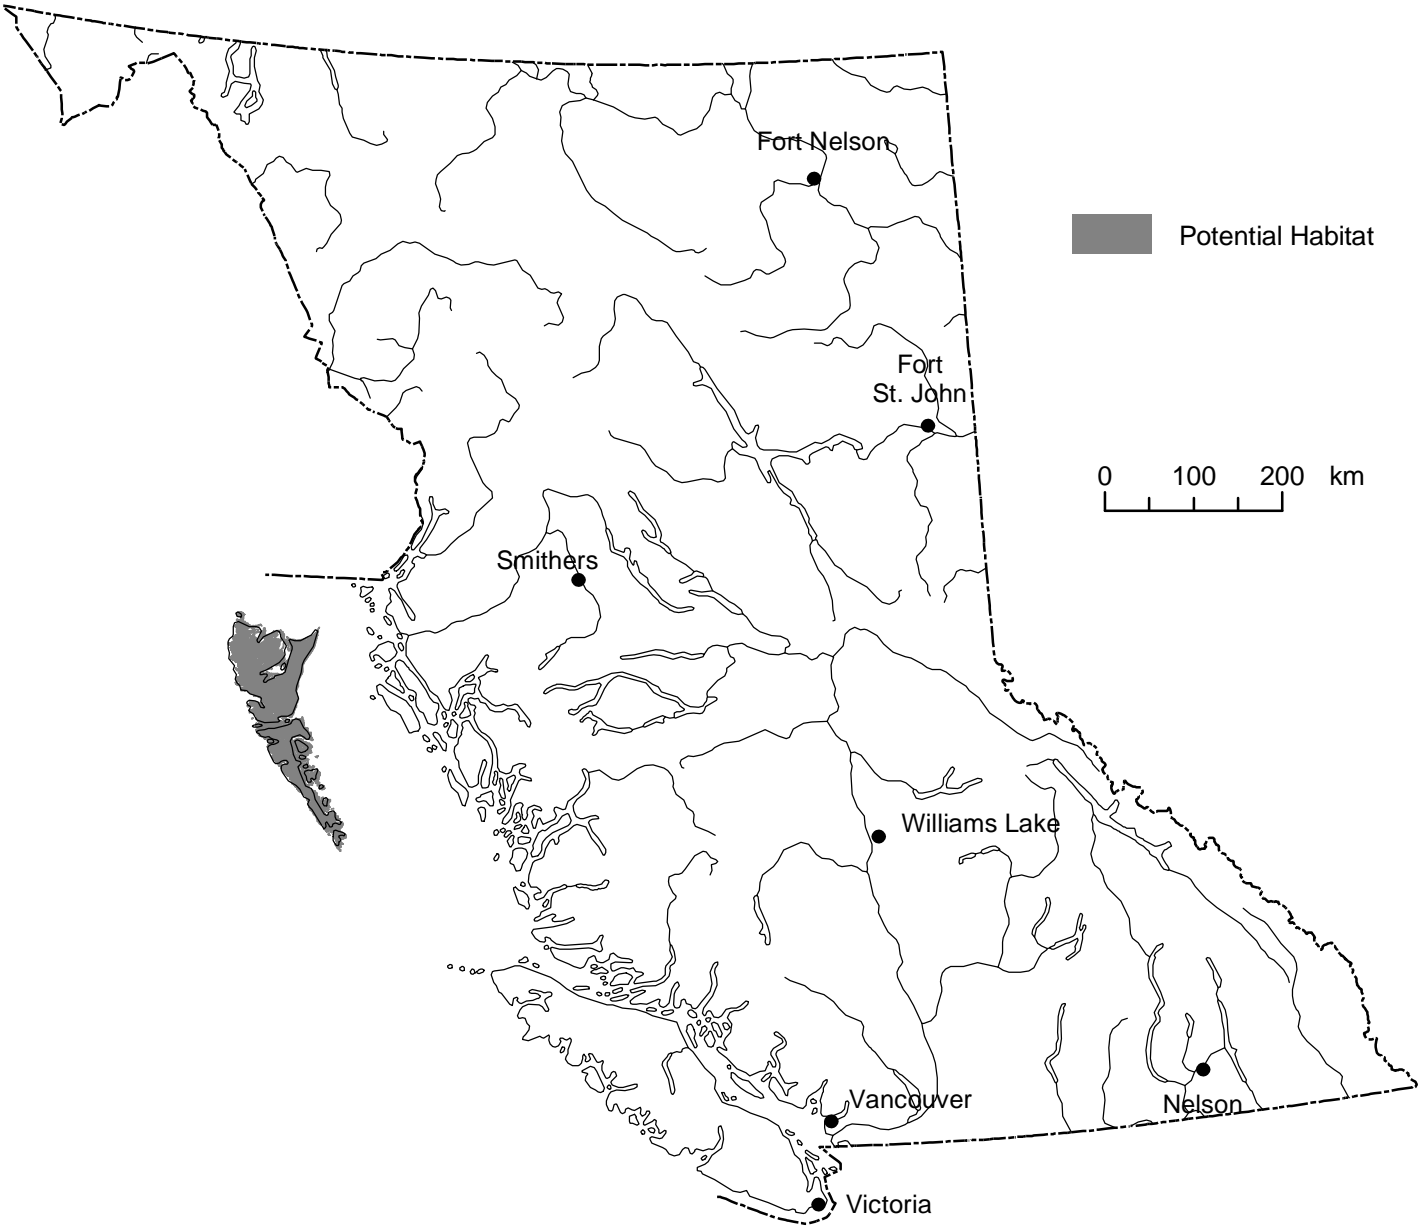

# Northern Saw-whet Owl - subspecies *brooksi*

(*Aegolius acadicus brooksi*)

Note: This map represents a broad view of the distribution of potential habitat used by this species. The map is based on several ecosystem classifications (Ecoregion, Biogeoclimatic and Broad Ecosystem Inventory) as well as current knowledge of the species' habitat preferences. This species may or may not occur in all areas indicated.