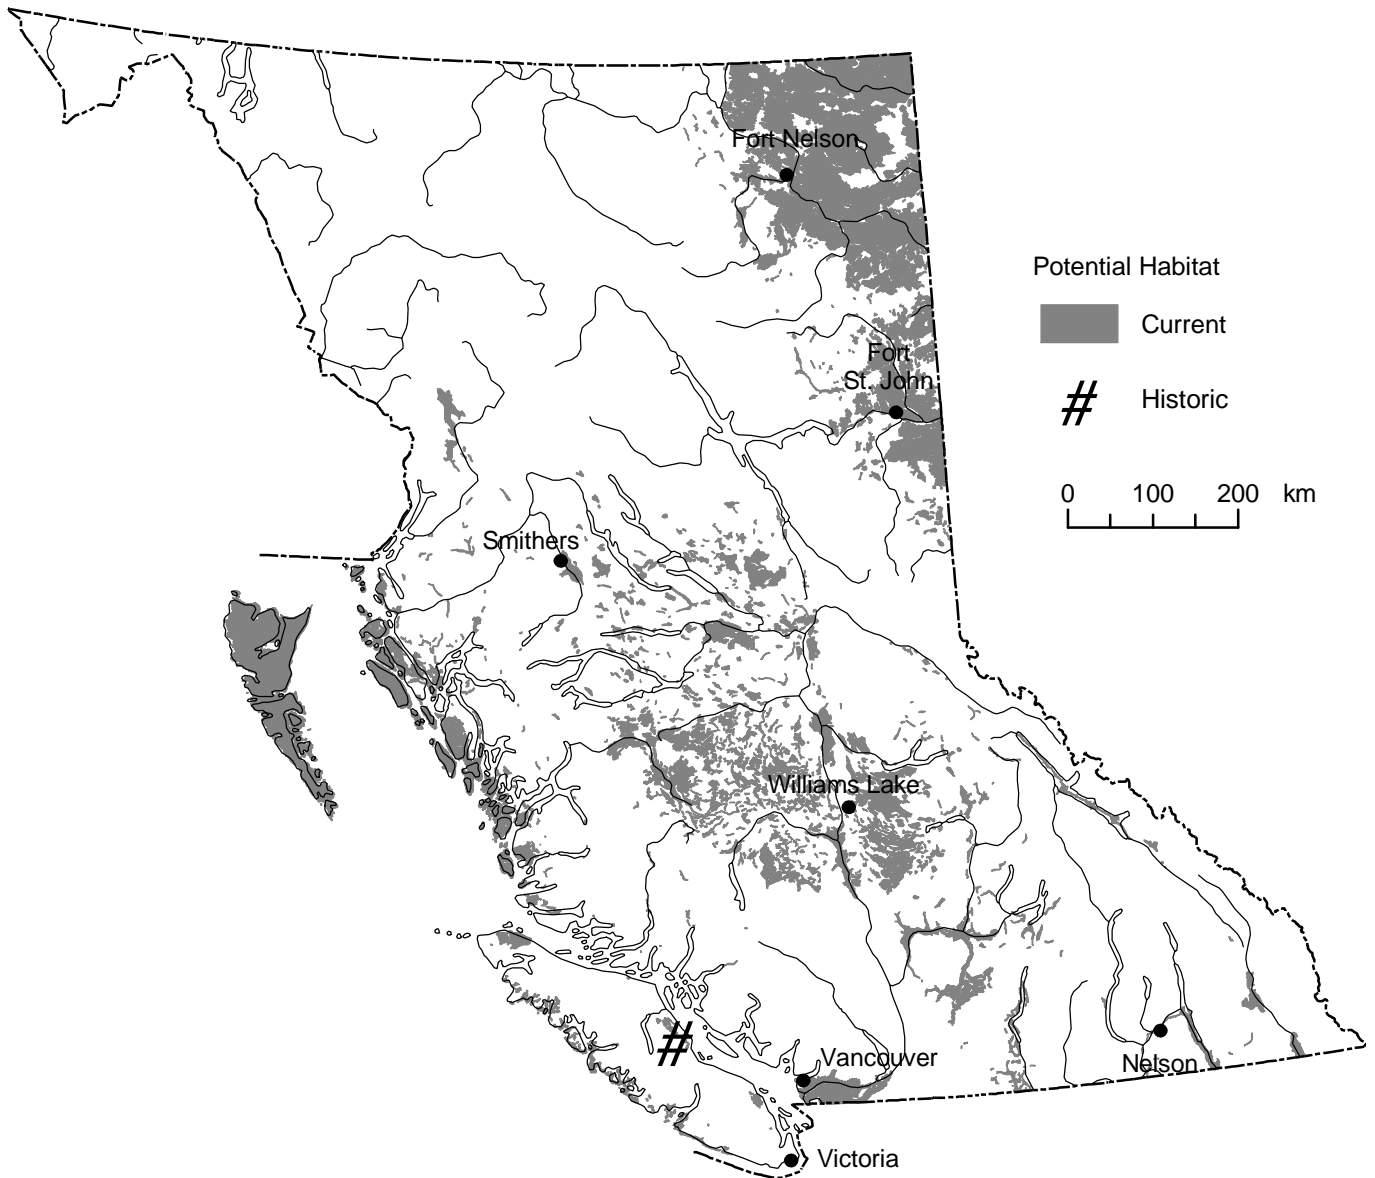

# Sandhill Crane (*Grus canadensis*)

Note: This map represents a broad view of the distribution of potential habitat used by this species. The map is based on several ecosystem classifications (Ecoregion, Biogeoclimatic and Broad Ecosystem Inventory) as well as current knowledge of the species' habitat preferences. This species may or may not occur in all areas indicated.