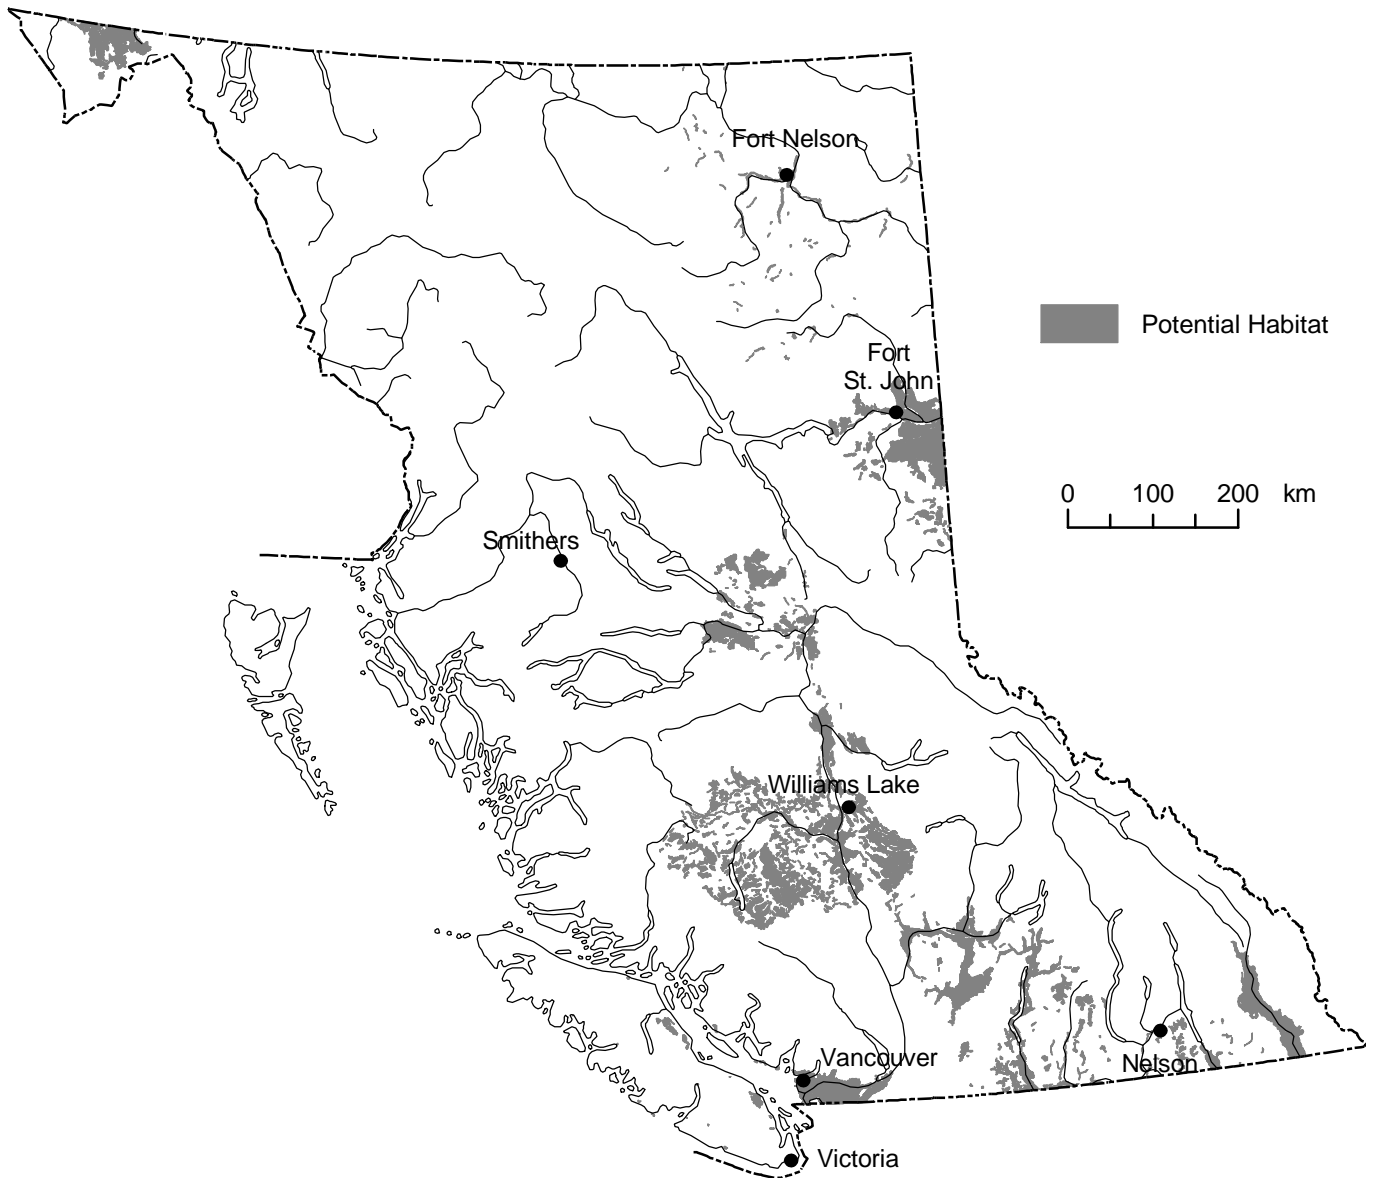

Short-eared Owl (*Asio flammeus*)

Note: This map represents a broad view of the distribution of potential habitat used by this species. The map is based on several ecosystem classifications (Ecoregion, Biogeoclimatic and Broad Ecosystem Inventory) as well as current knowledge of the species' habitat preferences. This species may or may not occur in all areas indicated. More detailed maps are available for this species from the Ministry of Sustainable Resource Management.