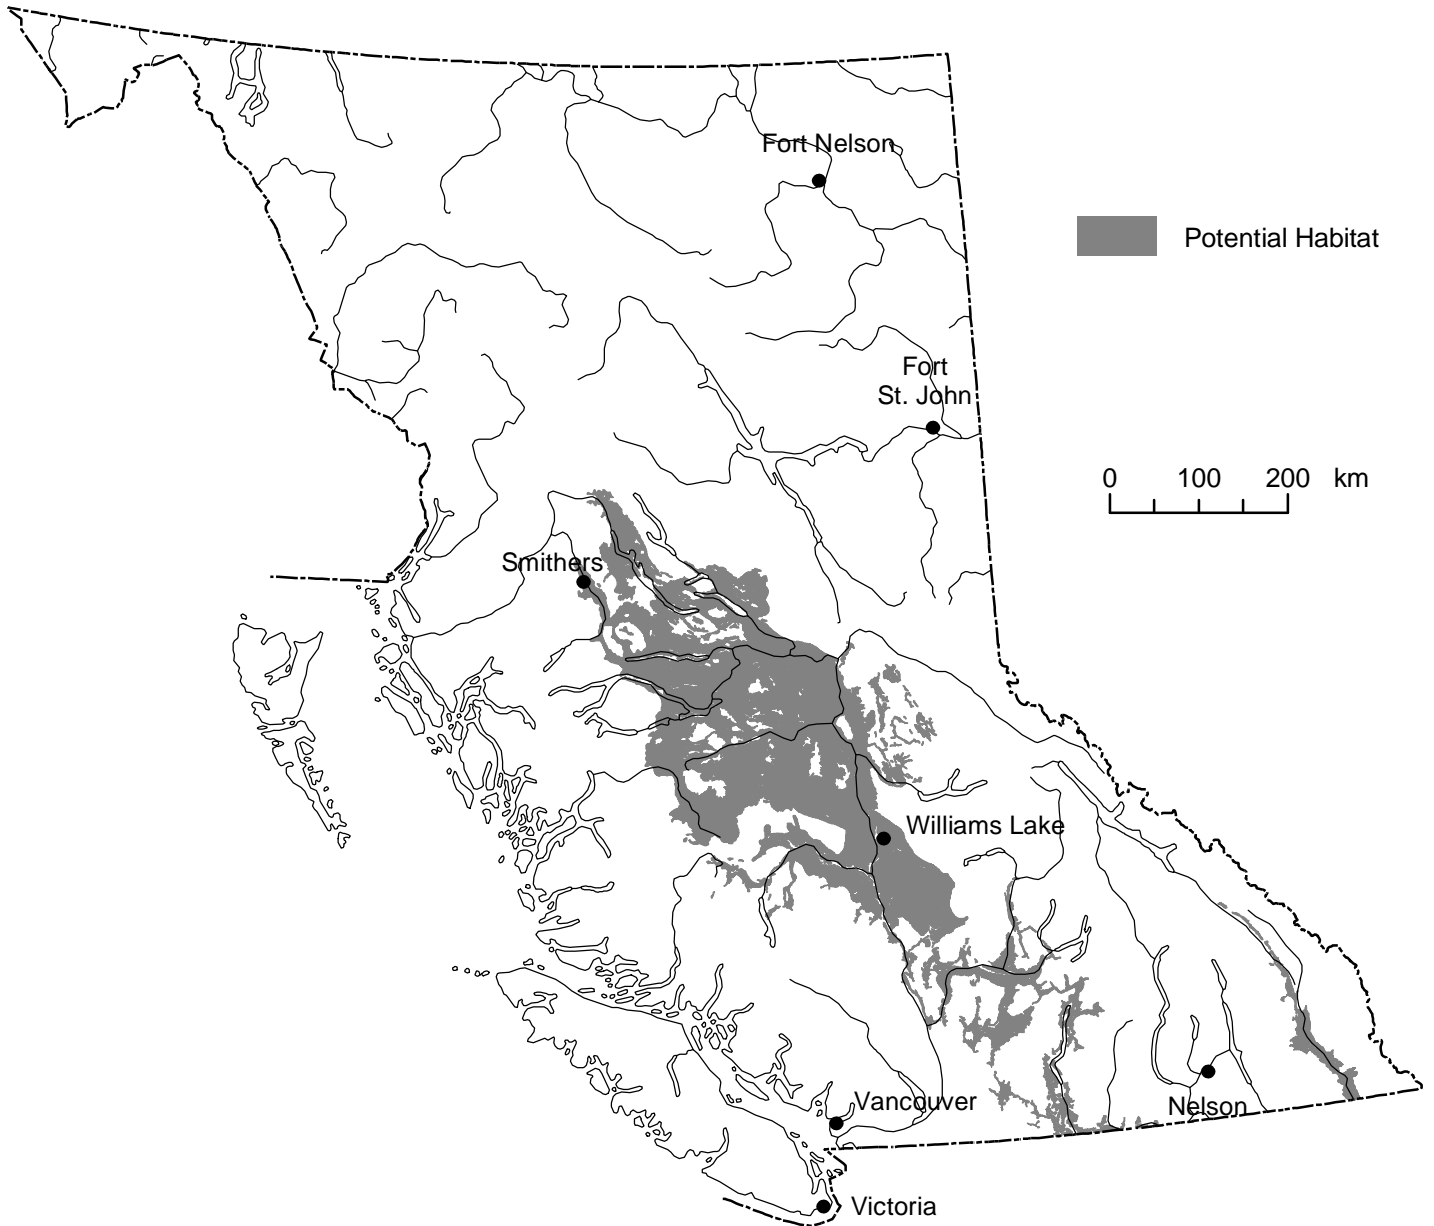

# Sharp-tailed Grouse - subspecies *columbianus*

(*Tympanuchus phasianellus columbianus*)

Note: This map represents a broad view of the distribution of potential habitat used by this species. The map is based on several ecosystem classifications (Ecoregion, Biogeoclimatic and Broad Ecosystem Inventory) as well as current knowledge of the species' habitat preferences. This species may or may not occur in all areas indicated. More detailed maps are available for this species from the Ministry of Sustainable Resource Management.