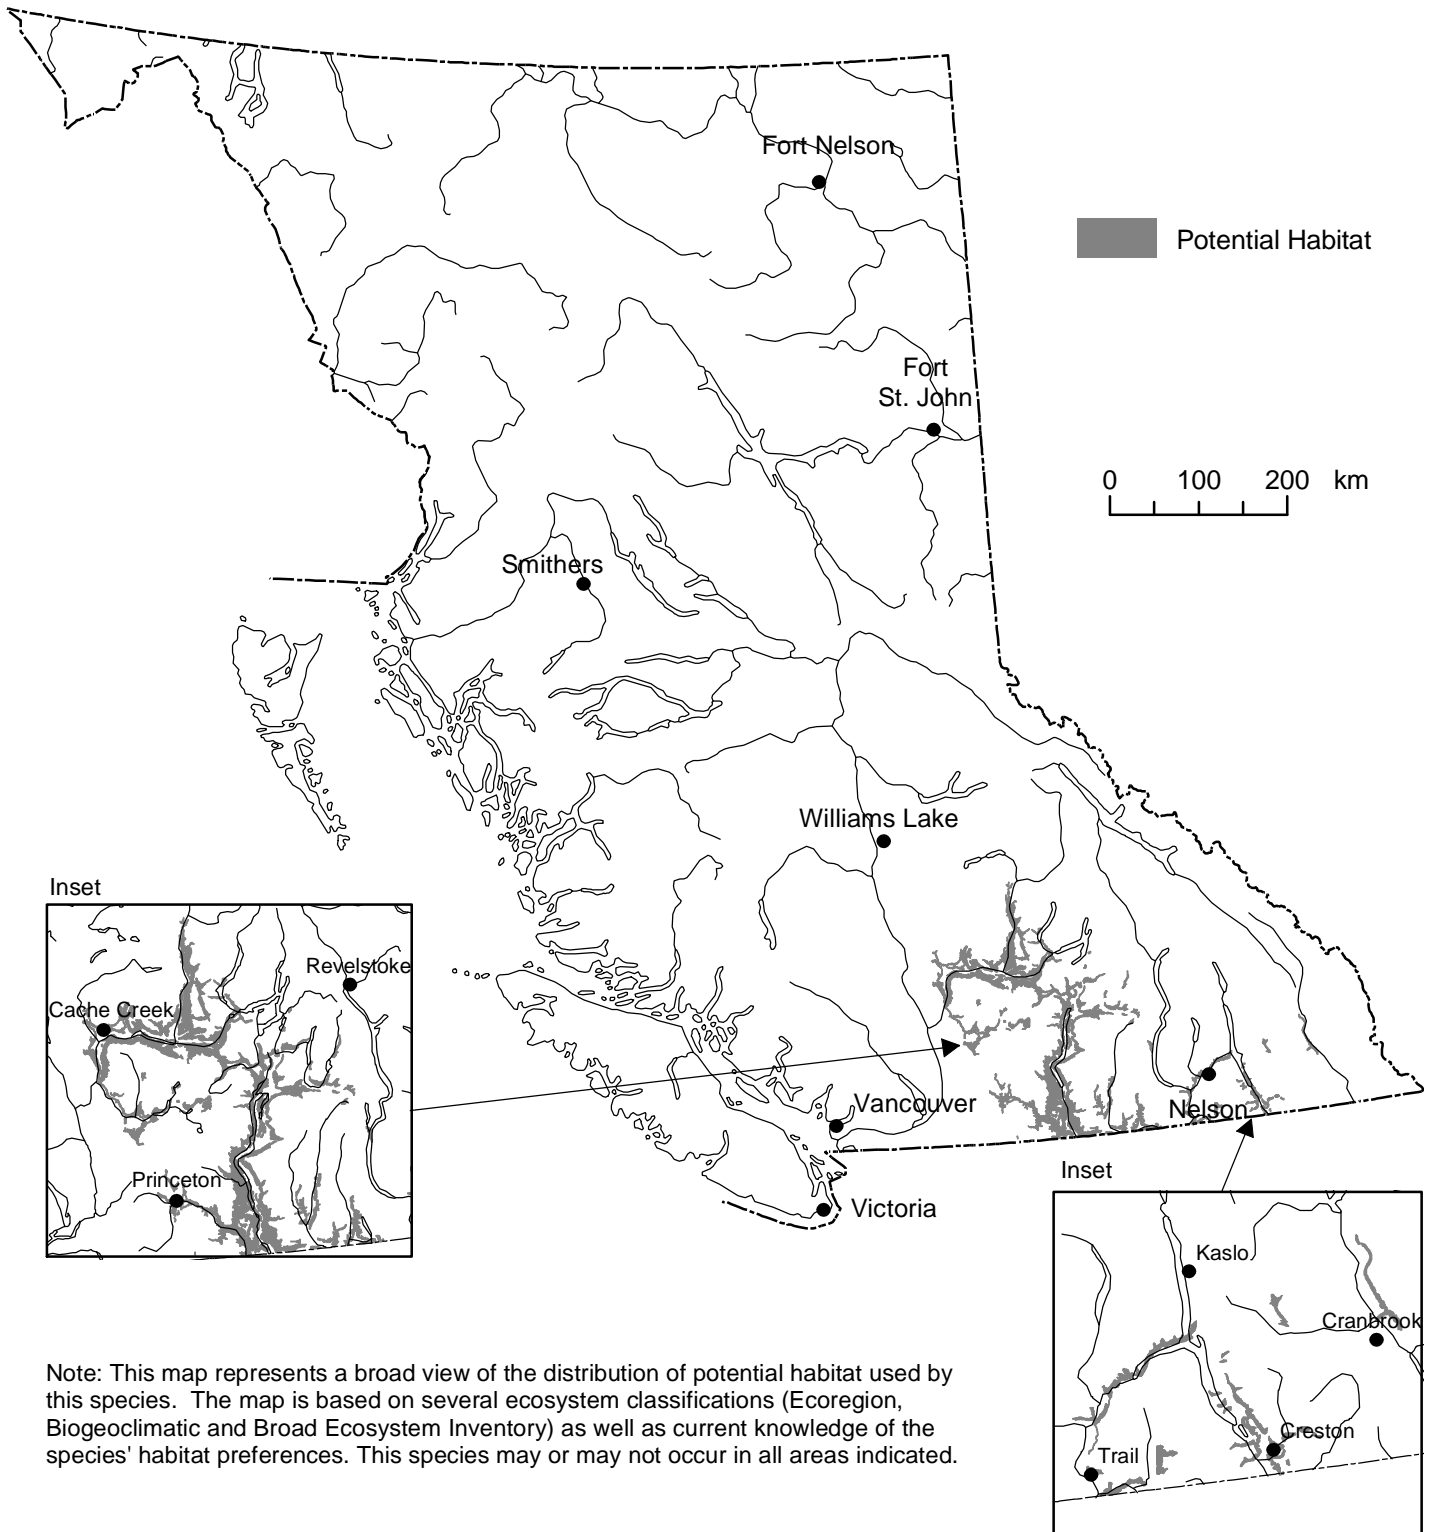

# Western Screech Owl - subspecies *macfarlanei* (*Otus kennicottii macfarlanei*)

Note: This map represents a broad view of the distribution of potential habitat used by this species. The map is based on several ecosystem classifications (Ecoregion, Biogeoclimatic and Broad Ecosystem Inventory) as well as current knowledge of the species' habitat preferences. This species may or may not occur in all areas indicated.