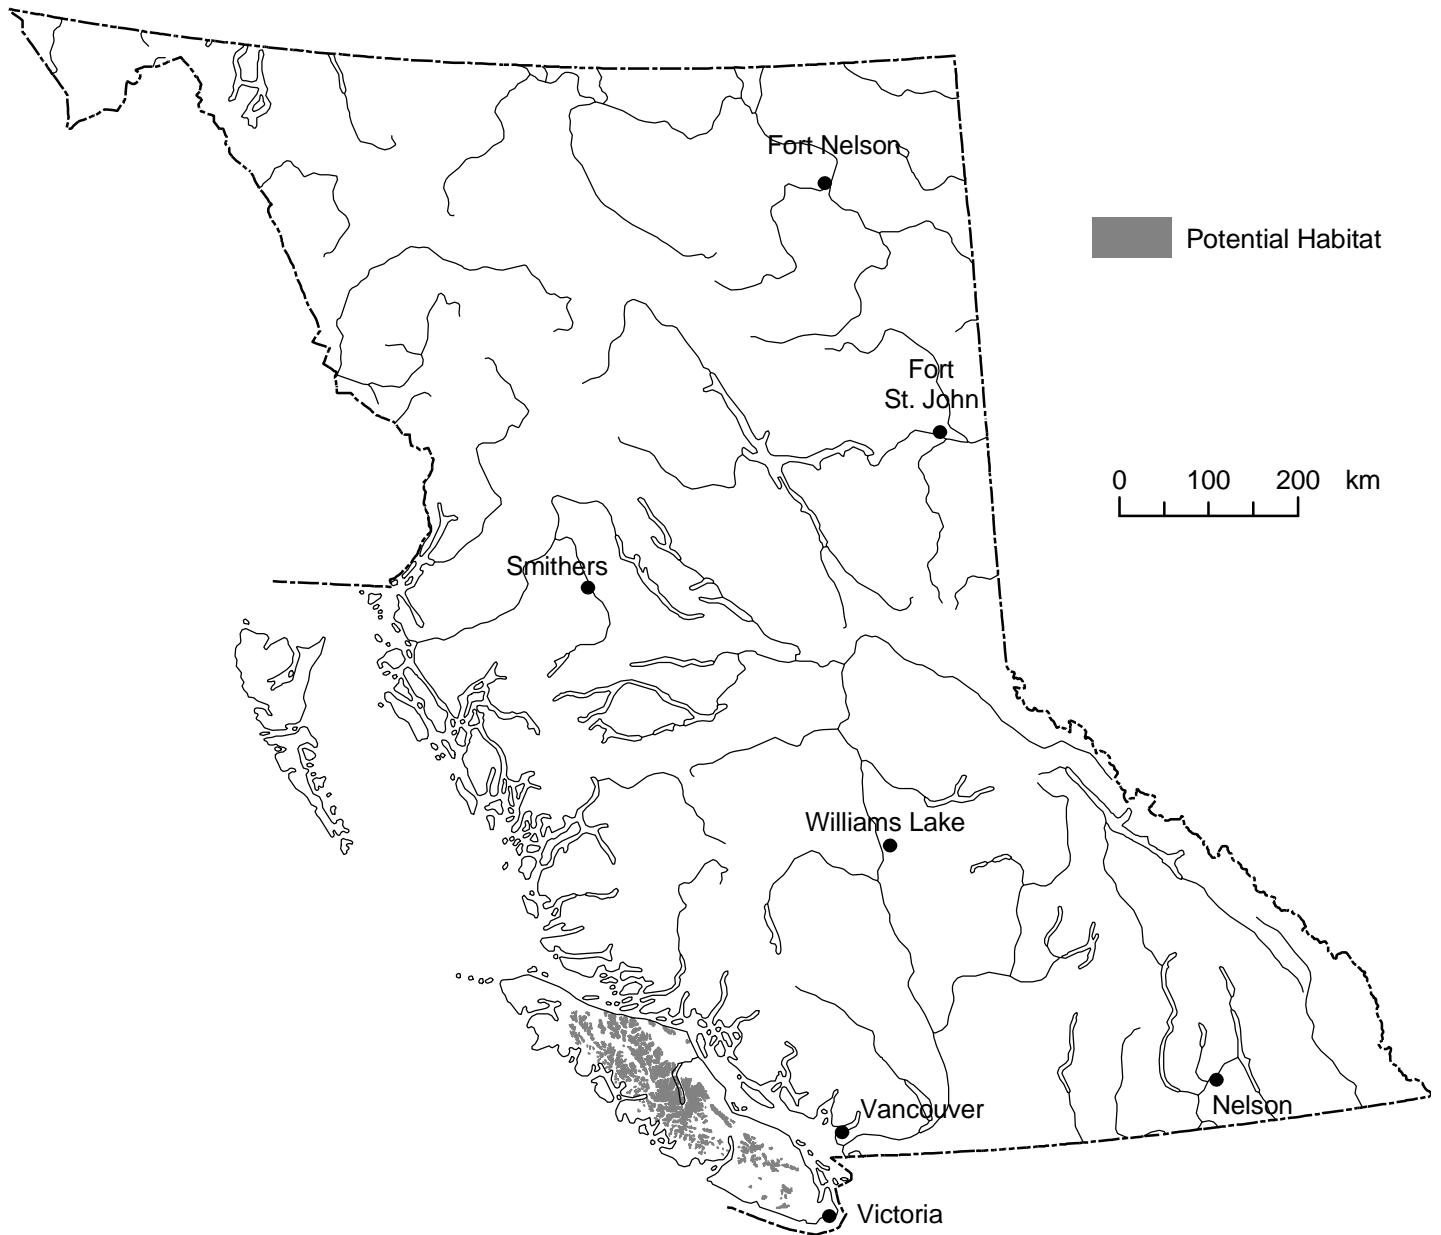

White-tailed Ptarmigan - subspecies *saxatilis* (*Lagopus leucurus saxatilis*)

Note: This map represents a broad view of the distribution of potential habitat used by this species. The map is based on several ecosystem classifications (Ecoregion, Biogeoclimatic and Broad Ecosystem Inventory) as well as current knowledge of the species' habitat preferences. This species may or may not occur in all areas indicated.