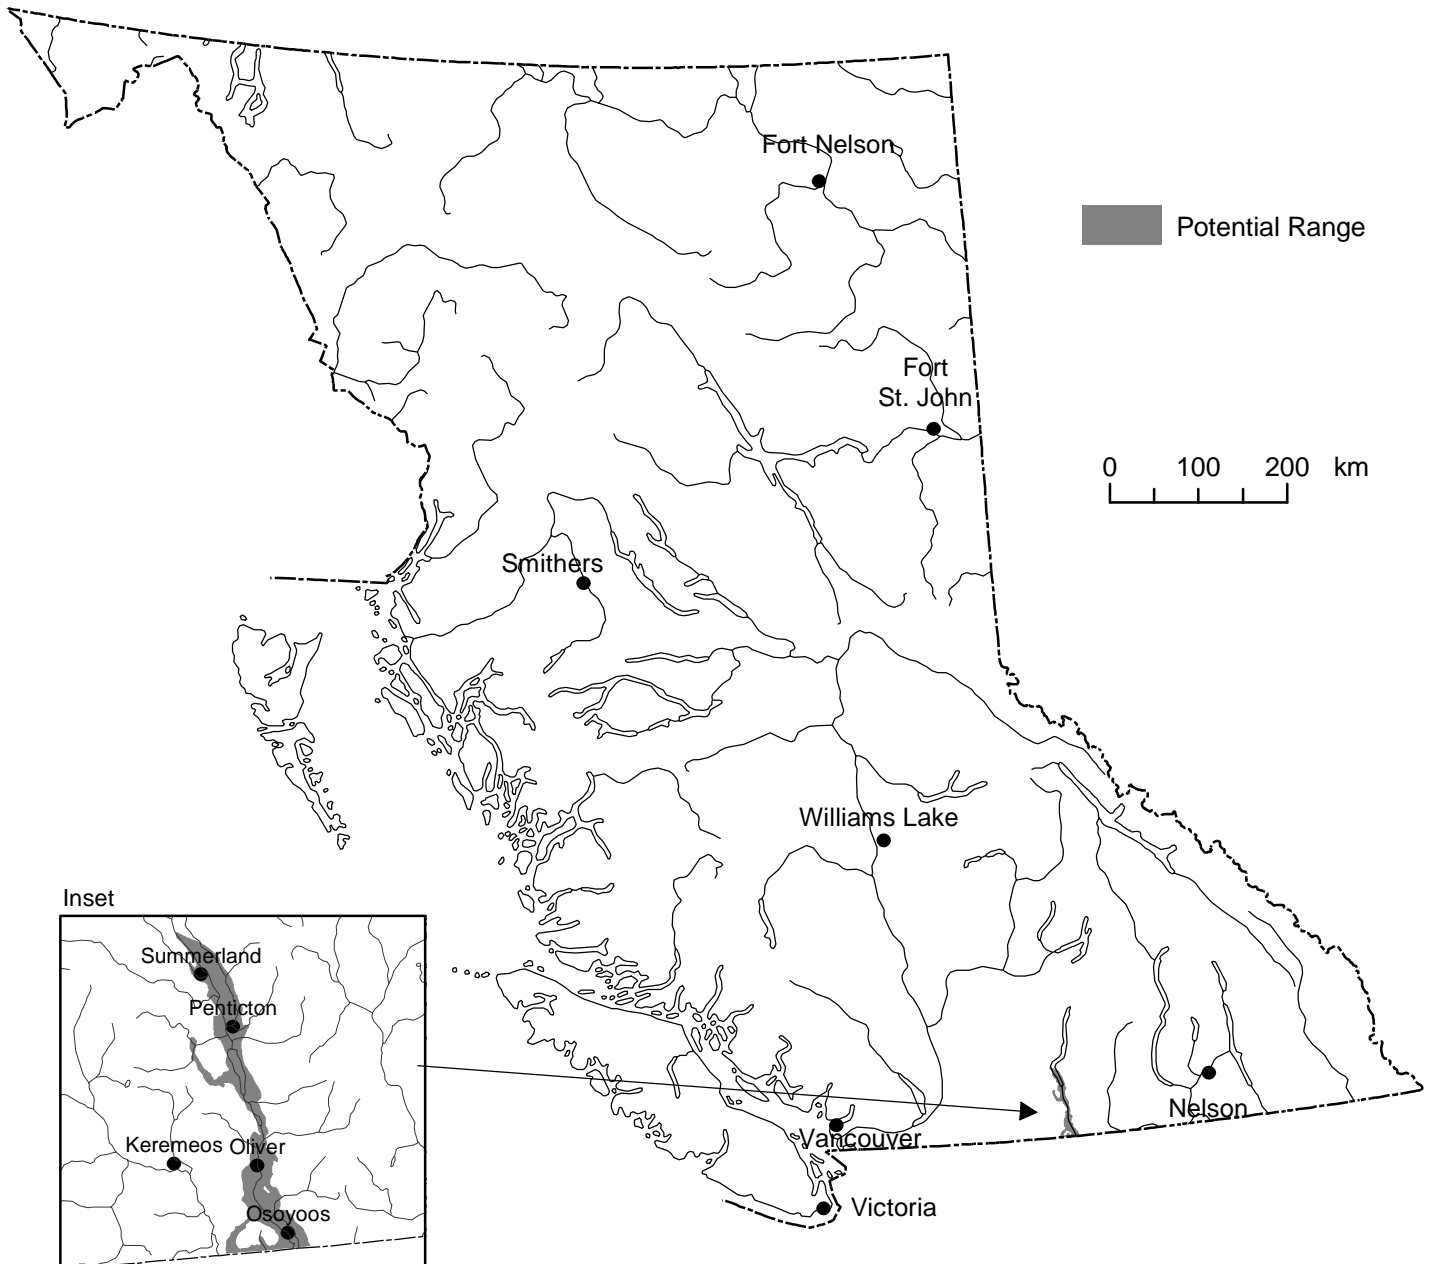

# Antelope-brush / Needle-and-thread Grass

(*Purshia tridentata* / *Hesperostipa comata*)

Note: This map represents the potential area where this plant community may be found. The map is based on the Ecoregion and Biogeoclimatic ecosystem classifications as well as current knowledge of the distribution of the plant community. This plant community occurs as localized areas within the range represented.