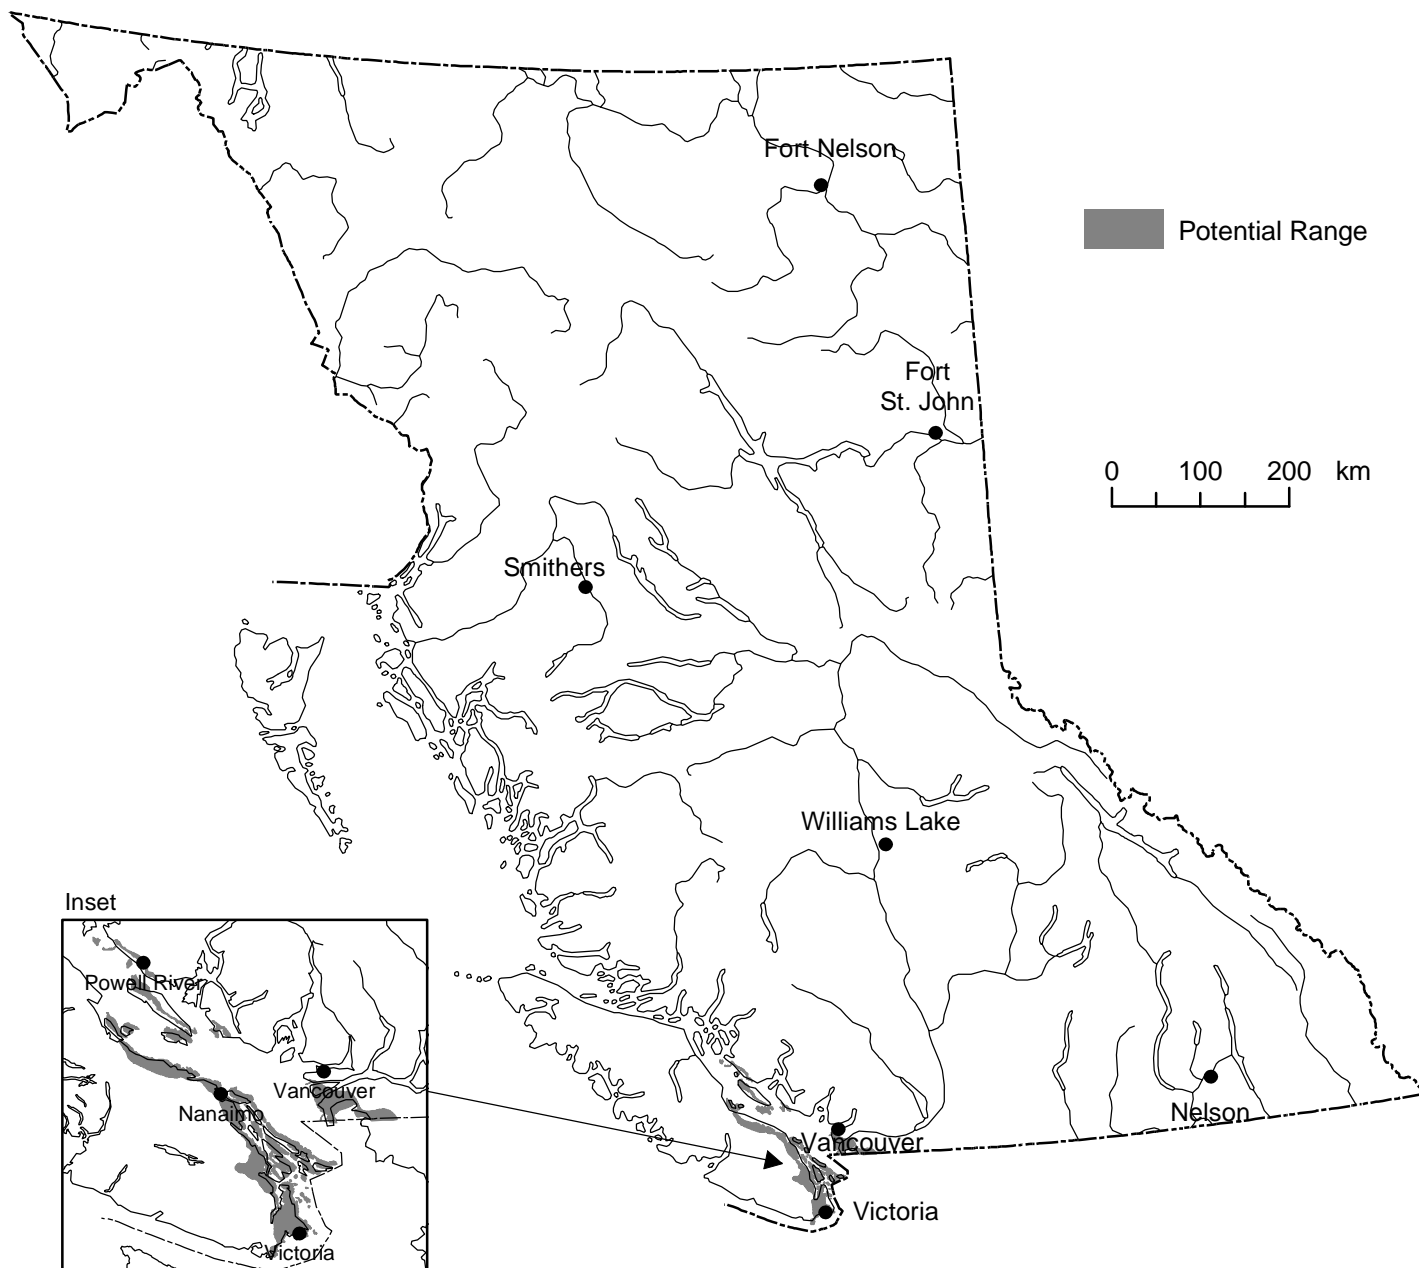

# Douglas-fir / Dull Oregon-grape

(*Pseudotsuga menziesii* / *Mahonia nervosa*)

Note: This map represents the potential area where this plant community may be found. The map is based on the Ecoregion and Biogeoclimatic ecosystem classifications as well as current knowledge of the distribution of the plant community. This plant community occurs as localized areas within the range represented.