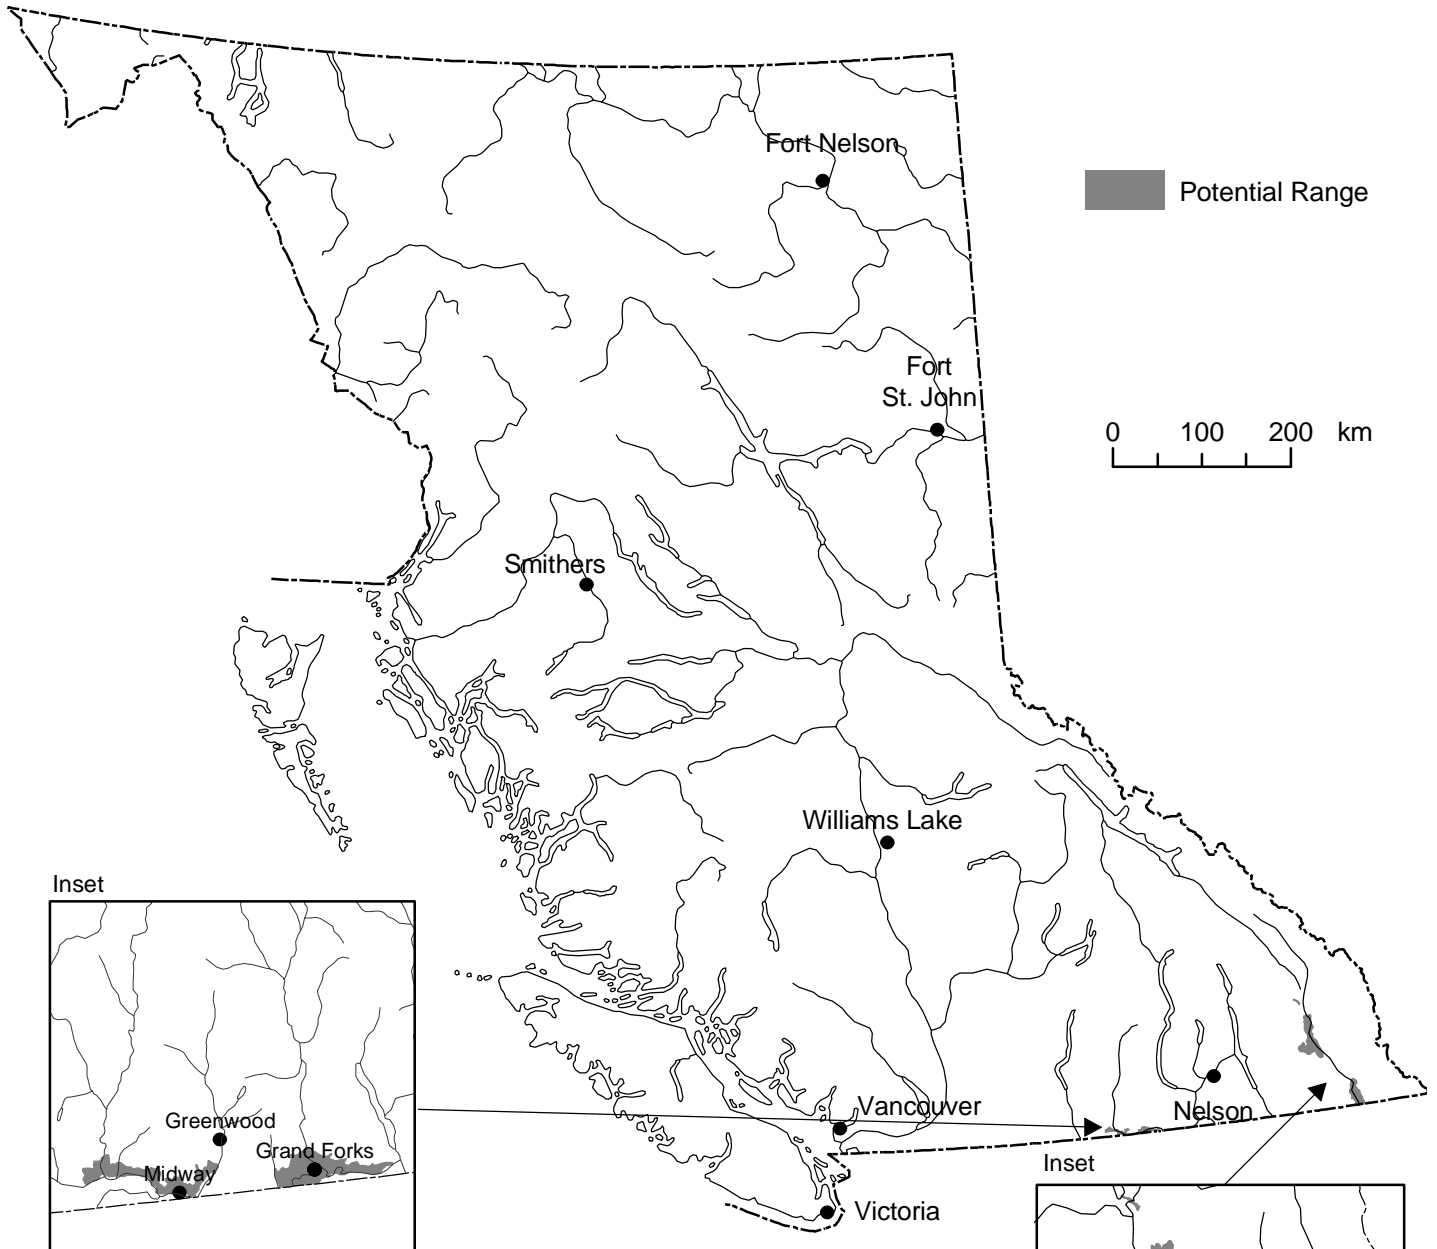

# Ponderosa Pine / Bluebunch Wheatgrass - Silky Lupine

(*Pinus ponderosa* / *Pseudoroegneria spicata* - *Lupinus sericeus*)

Note: This map represents the potential area where this plant community may be found. The map is based on the Ecoregion and Biogeoclimatic ecosystem classifications as well as current knowledge of the distribution of the plant community. This plant community occurs as localized areas within the range represented.