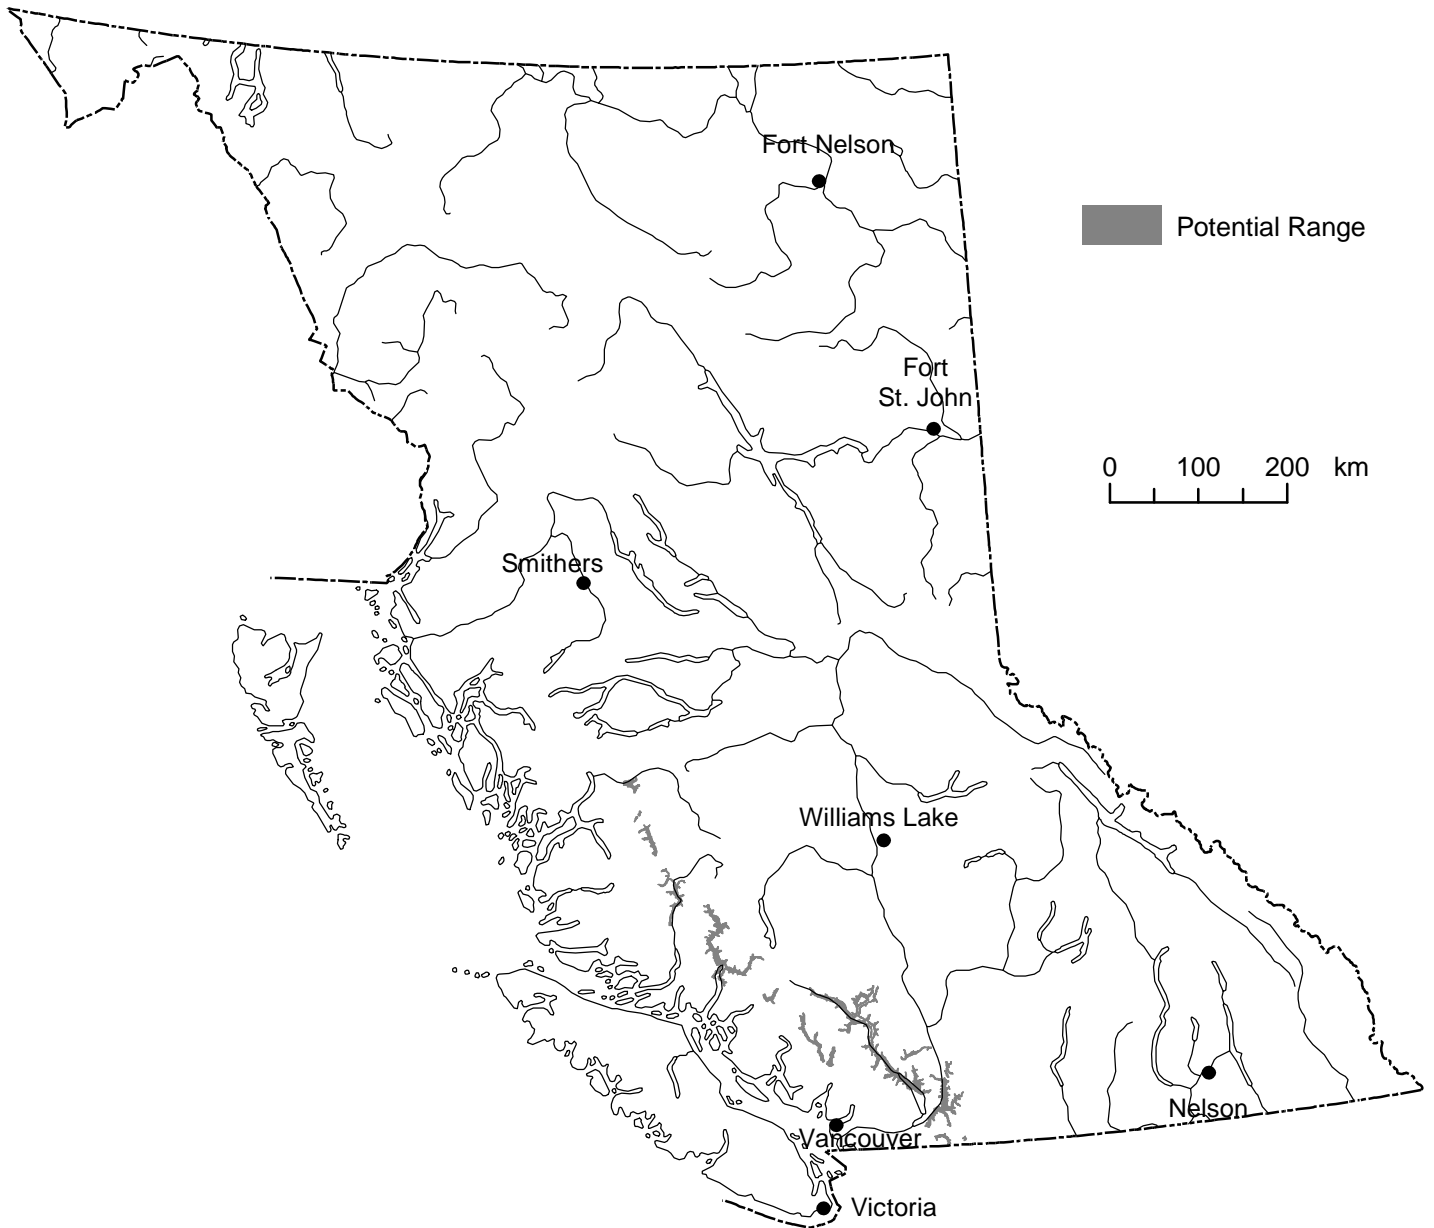

# Western Hemlock - Douglas-fir / Electrified Cat's-tail Moss

(*Tsuga heterophylla* - *Pseudotsuga menziesii*  
/ *Rhytidiadelphus triquetrus*)

Note: This map represents the potential area where this plant community may be found. The map is based on the Ecoregion and Biogeoclimatic ecosystem classifications as well as current knowledge of the distribution of the plant community. This plant community occurs as localized areas within the range represented.