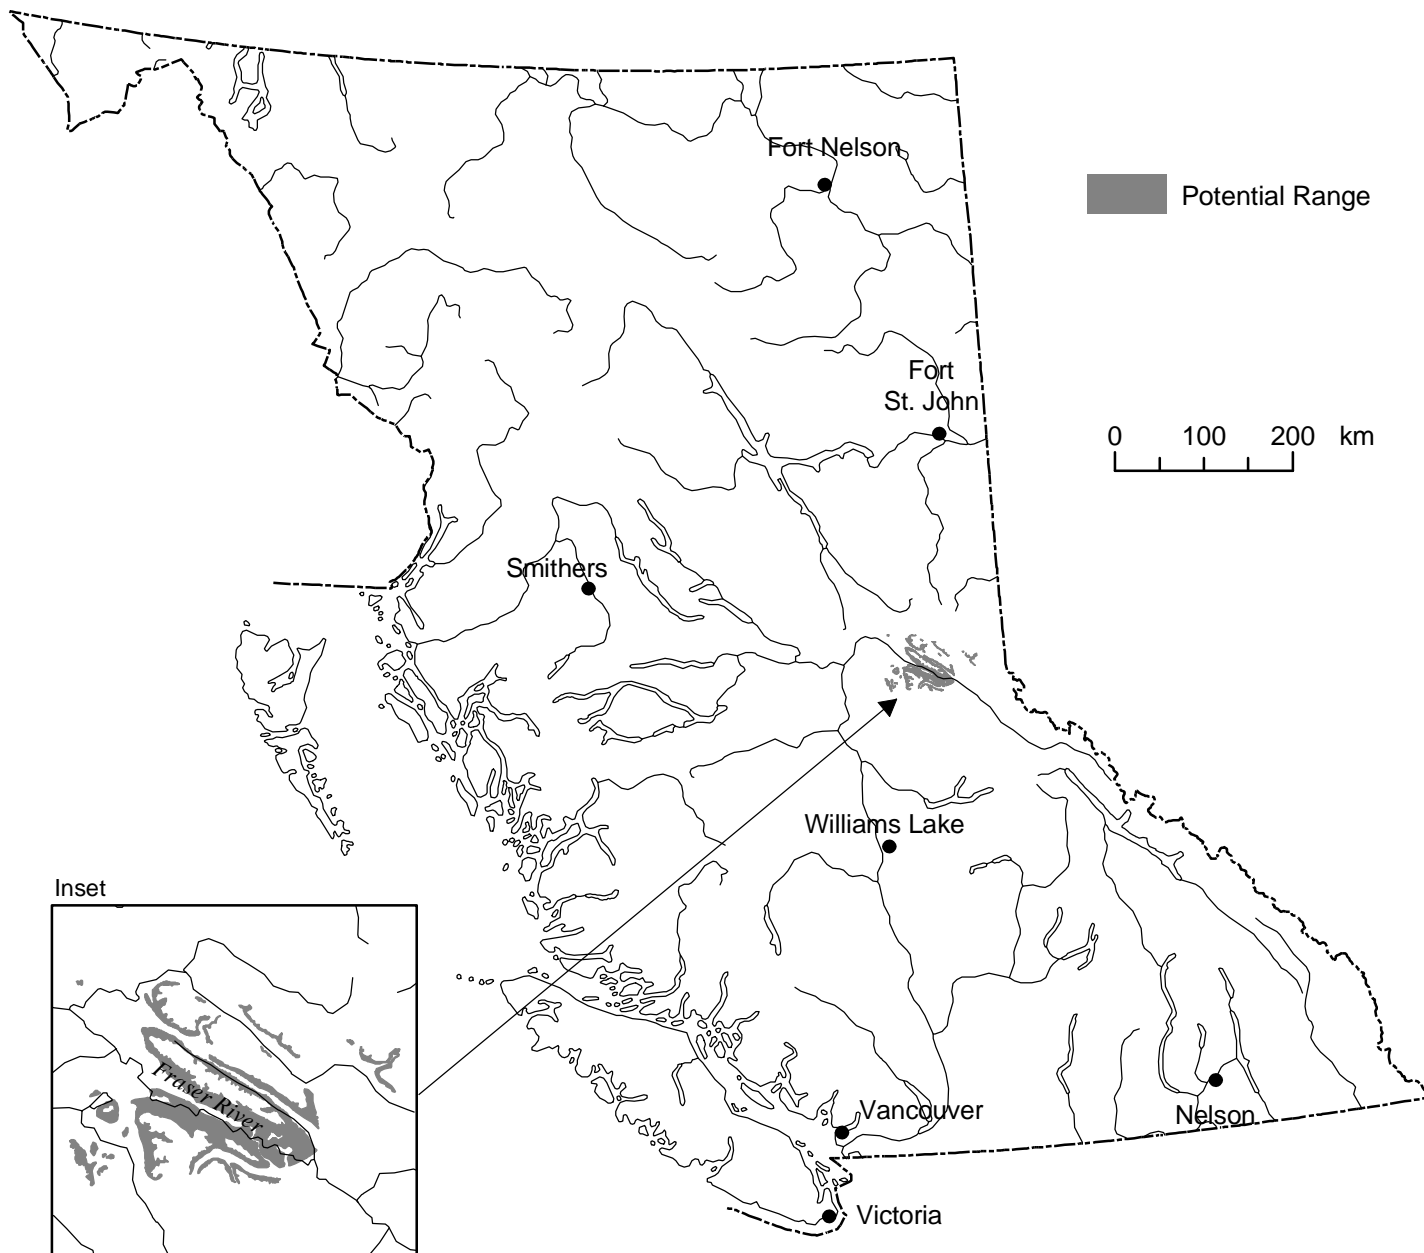

Western Redcedar / Devil's-club / Ostrich Fern (*Thuja plicata* / *Oplopanax horridus* / *Matteuccia struthiopteris*)

Note: This map represents the potential area where this plant community may be found. The map is based on the Ecoregion and Biogeoclimatic ecosystem classifications as well as current knowledge of the distribution of the plant community. This plant community occurs as localized areas within the range represented.