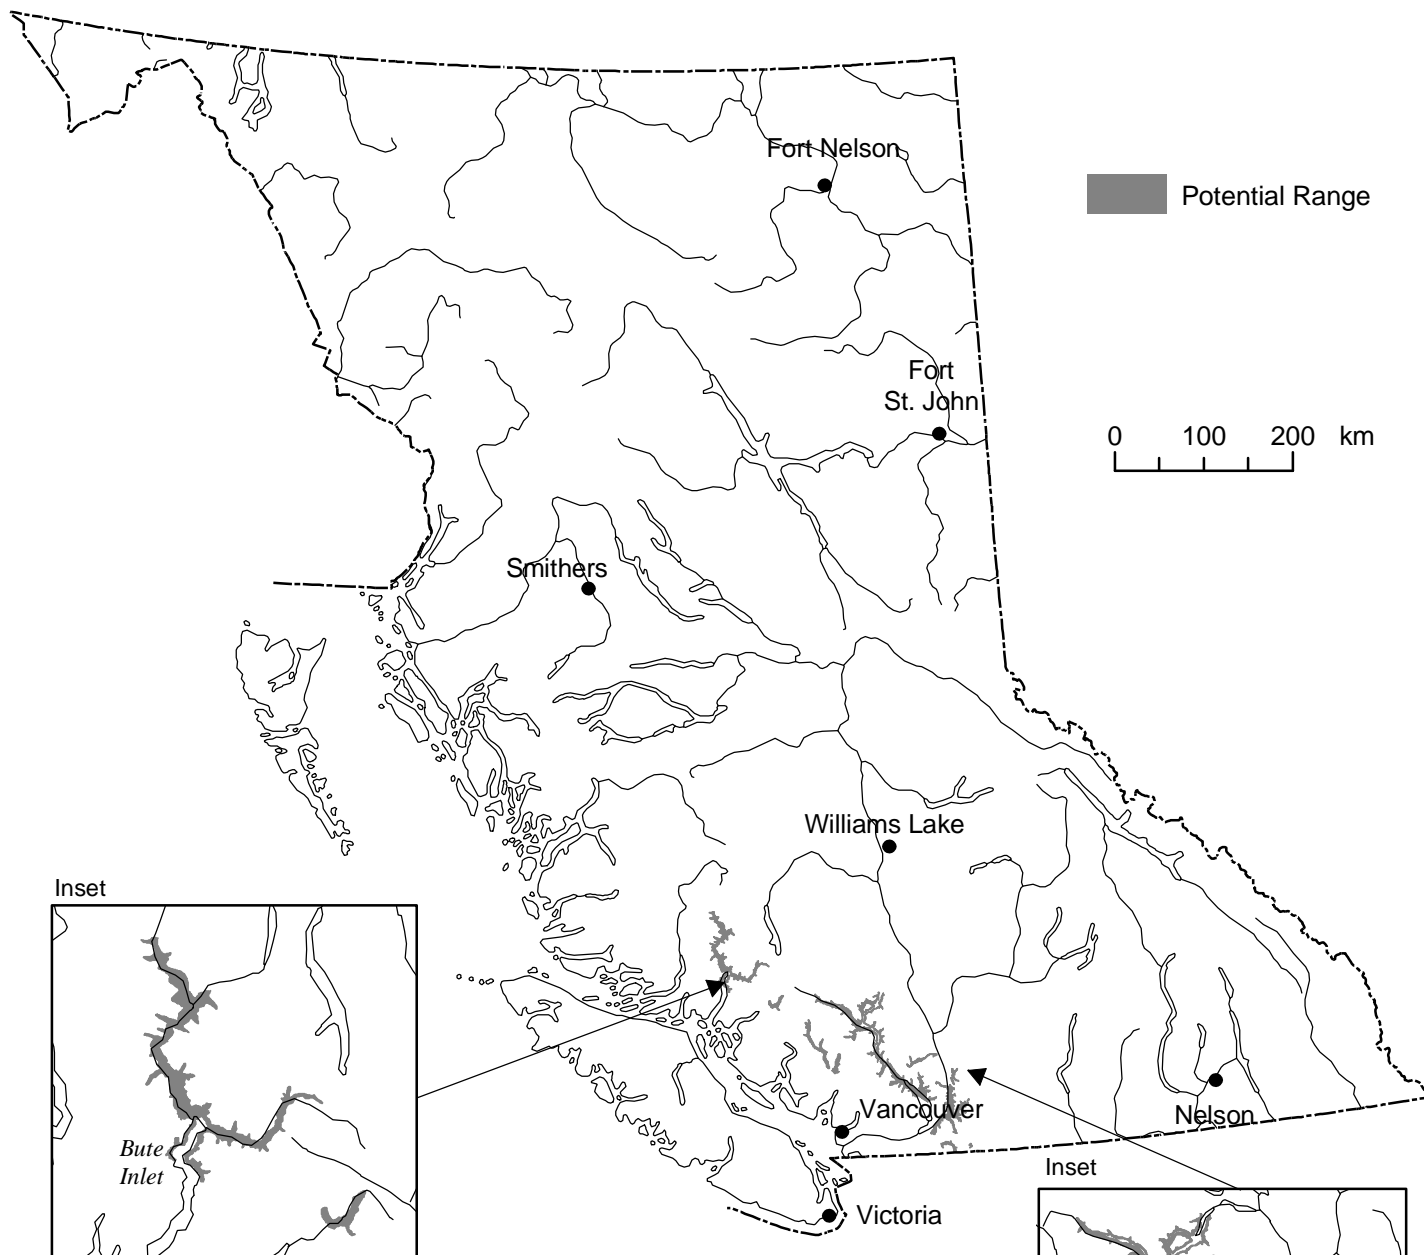

Western Redcedar - Douglas-fir / Devil's-club

(*Thuja Plicata* - *Pseudotsuga menziesii* / *Oplopanax horridus*)

Note: This map represents the potential area where this plant community may be found. The map is based on the Ecoregion and Biogeoclimatic ecosystem classifications as well as current knowledge of the distribution of the plant community. This plant community occurs as localized areas within the range represented.